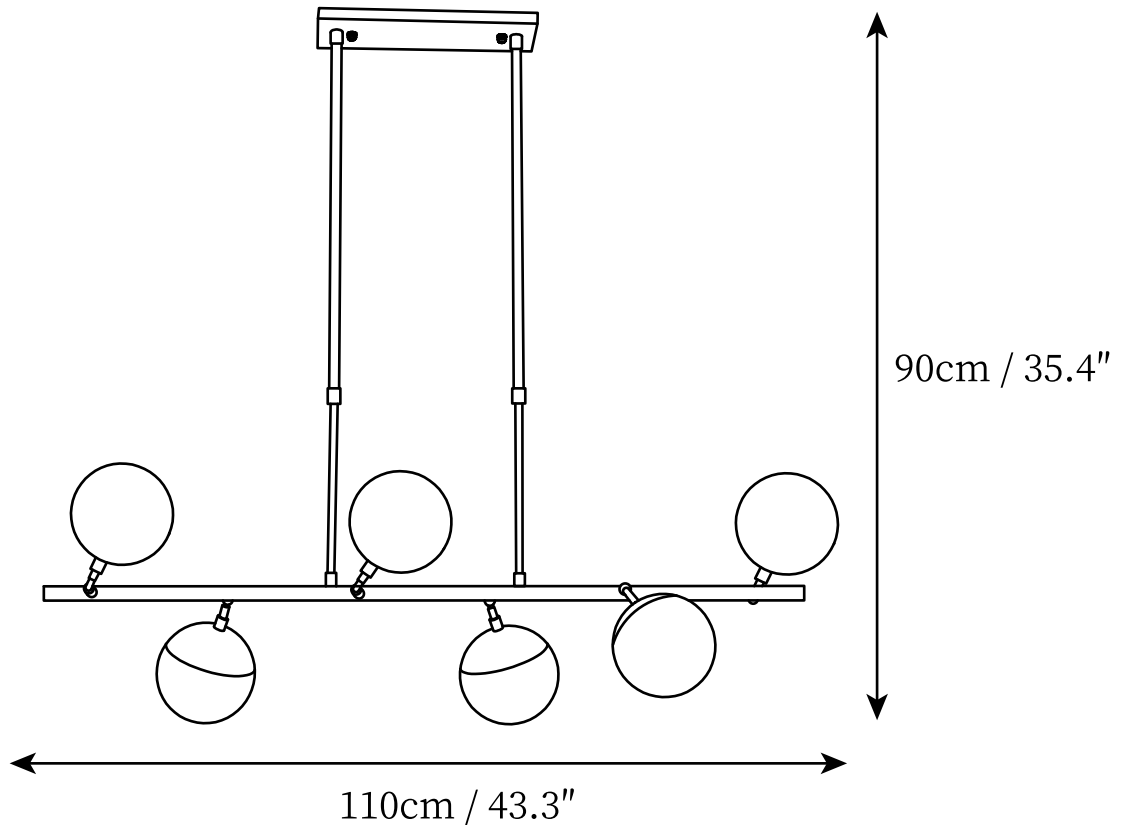

SPECIFICATION SHEET

SPECIFICATION DETAILS

*For custom options, consult factory for details

Fixture Dimensions	D 43.3" x H 35.4"
Light source	G4
Wattage	Max 3W
Voltage	AC 110-240V
Color Temperature	Based on the purchase of light bulbs
CRI(Ra)	80CRI
Mounting	Ceiling
Driver Required	NO
Optional Color Temps	Buy bulbs as needed
LED Rated Life	Based on bulb life (we do not supply bulbs)
Dimming	Dimming is not supported
Finishes	Gold, Black.
Glass Details	White.
Material	Metal, Glass.
Wire Length	Rod lengths range between 50cm - 100cm
Wire Type	Black / Rod