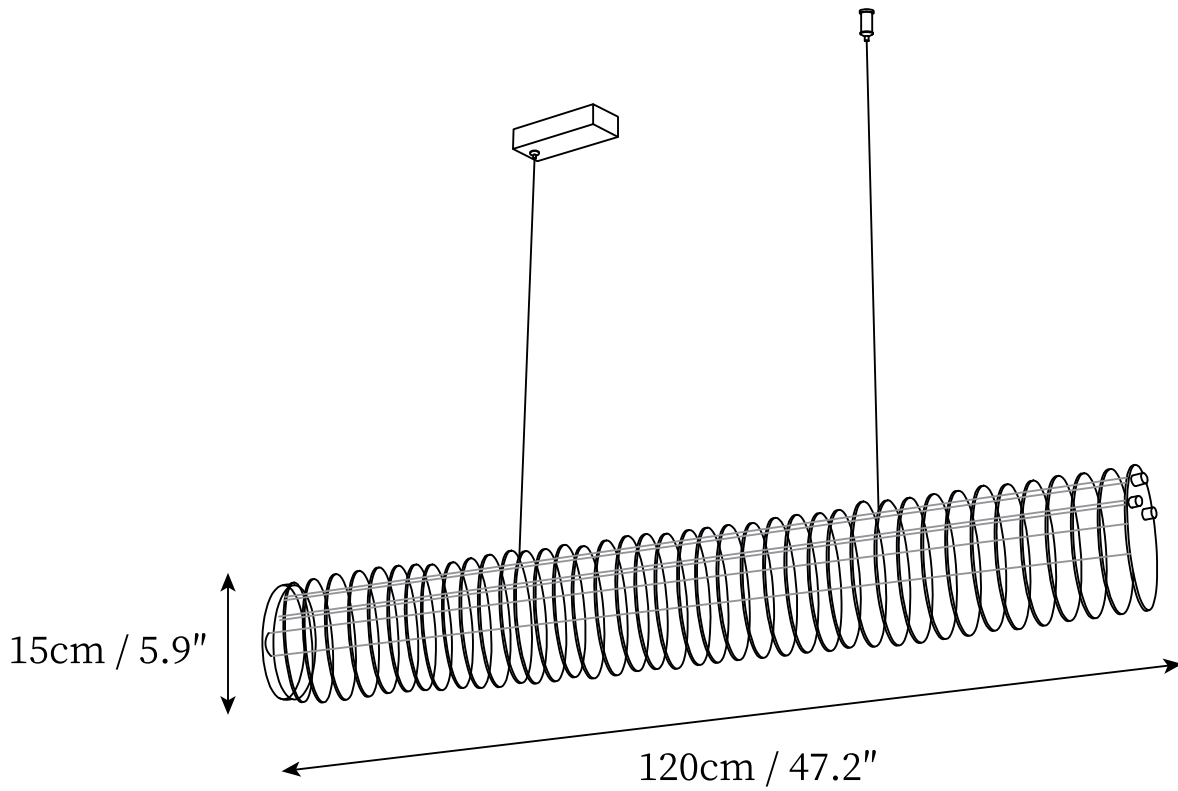

SPECIFICATION SHEET

SPECIFICATION DETAILS

*For custom options, consult factory for details

Fixture Dimensions	D 39.4" x H 5.9"
Light source	Integrated LED
Wattage	~40 W
Voltage	AC 110-240V
Color Temperature	3000K
CRI(Ra)	80CRI
Mounting	Ceiling
Driver Required	Yes
Optional Color Temps	Warm Light (3000K), Neutral Light (4500K), Cool Light (6000K)
LED Rated Life	30000 hours
Dimming	Dimming is not supported
Finishes	Chrome.
Shade Details	Transparent.
Material	Metal, Acrylic.
Wire Length	59"
Wire Type	Black Coaxial Wire

SPECIFICATION SHEET

SPECIFICATION DETAILS

*For custom options, consult factory for details

Fixture Dimensions	D 47.2" x H 5.9"
Light source	Integrated LED
Wattage	~48 W
Voltage	AC 110-240V
Color Temperature	3000K
CRI(Ra)	80CRI
Mounting	Ceiling
Driver Required	Yes
Optional Color Temps	Warm Light (3000K), Neutral Light (4500K), Cool Light (6000K)
LED Rated Life	30000 hours
Dimming	Dimming is not supported
Finishes	Chrome.
Shade Details	Transparent.
Material	Metal, Acrylic.
Wire Length	59"
Wire Type	Black Coaxial Wire

SPECIFICATION SHEET

SPECIFICATION DETAILS

*For custom options, consult factory for details

Fixture Dimensions	D 59" x H 5.9"
Light source	Integrated LED
Wattage	~60 W
Voltage	AC 110-240V
Color Temperature	3000K
CRI(Ra)	80CRI
Mounting	Ceiling
Driver Required	Yes
Optional Color Temps	Warm Light (3000K), Neutral Light (4500K), Cool Light (6000K)
LED Rated Life	30000 hours
Dimming	Dimming is not supported
Finishes	Chrome.
Shade Details	Transparent.
Material	Metal, Acrylic.
Wire Length	59"
Wire Type	Black Coaxial Wire