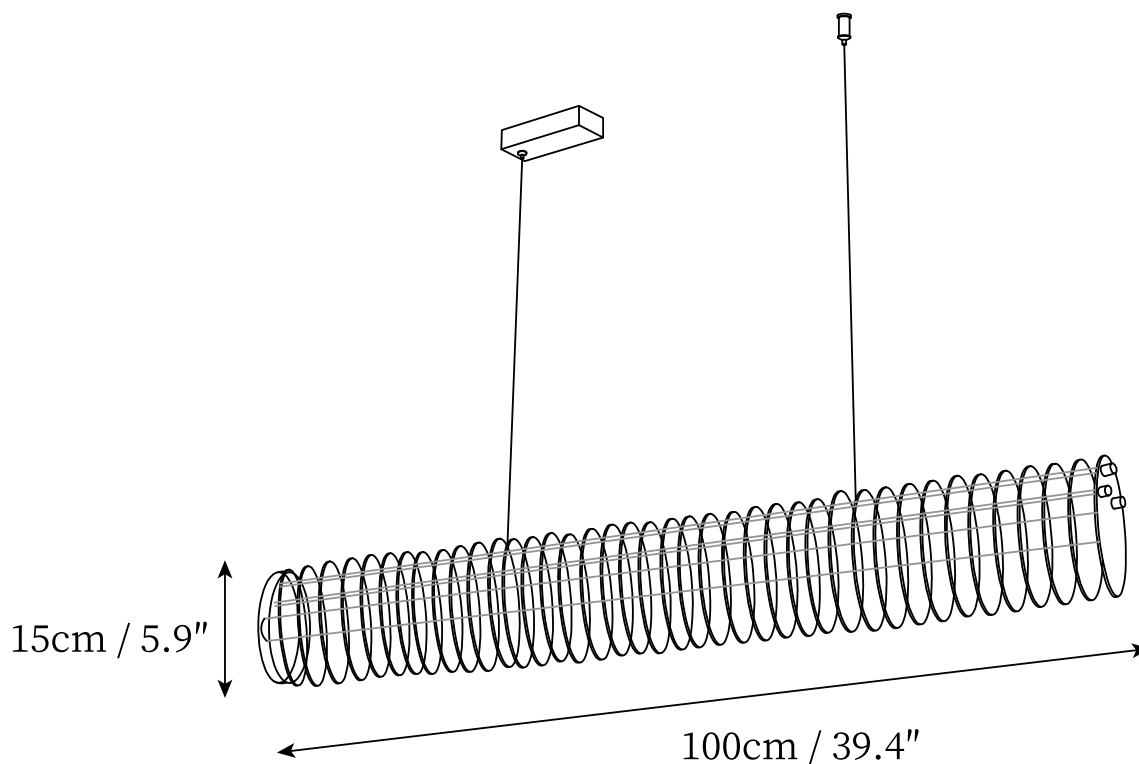

SPECIFICATION SHEET

SPECIFICATION DETAILS

*For custom options, consult factory for details

Fixture Dimensions	D 39.4" x H 5.9"
Light source	Integrated LED
Wattage	~40 W
Voltage	AC 110-240V
Color Temperature	3000K
CRI(Ra)	80CRI
Mounting	Ceiling
Driver Required	Yes
Optional Color Temps	Warm Light (3000K), Neutral Light (4500K), Cool Light (6000K)
LED Rated Life	30000 hours
Dimming	Dimming is not supported
Finishes	Chrome.
Shade Details	Transparent.
Material	Metal, Acrylic.
Wire Length	59"
Wire Type	Black Coaxial Wire

SPECIFICATION SHEET

SPECIFICATION DETAILS

*For custom options, consult factory for details

Fixture Dimensions	D 47.2" x H 5.9"
Light source	Integrated LED
Wattage	~48 W
Voltage	AC 110-240V
Color Temperature	3000K
CRI(Ra)	80CRI
Mounting	Ceiling
Driver Required	Yes
Optional Color Temps	Warm Light (3000K), Neutral Light (4500K), Cool Light (6000K)
LED Rated Life	30000 hours
Dimming	Dimming is not supported
Finishes	Chrome.
Shade Details	Transparent.
Material	Metal, Acrylic.
Wire Length	59"
Wire Type	Black Coaxial Wire

SPECIFICATION SHEET

SPECIFICATION DETAILS

*For custom options, consult factory for details

Fixture Dimensions	D 59" x H 5.9"
Light source	Integrated LED
Wattage	~60 W
Voltage	AC 110-240V
Color Temperature	3000K
CRI(Ra)	80CRI
Mounting	Ceiling
Driver Required	Yes
Optional Color Temps	Warm Light (3000K), Neutral Light (4500K), Cool Light (6000K)
LED Rated Life	30000 hours
Dimming	Dimming is not supported
Finishes	Chrome.
Shade Details	Transparent.
Material	Metal, Acrylic.
Wire Length	59"
Wire Type	Black Coaxial Wire