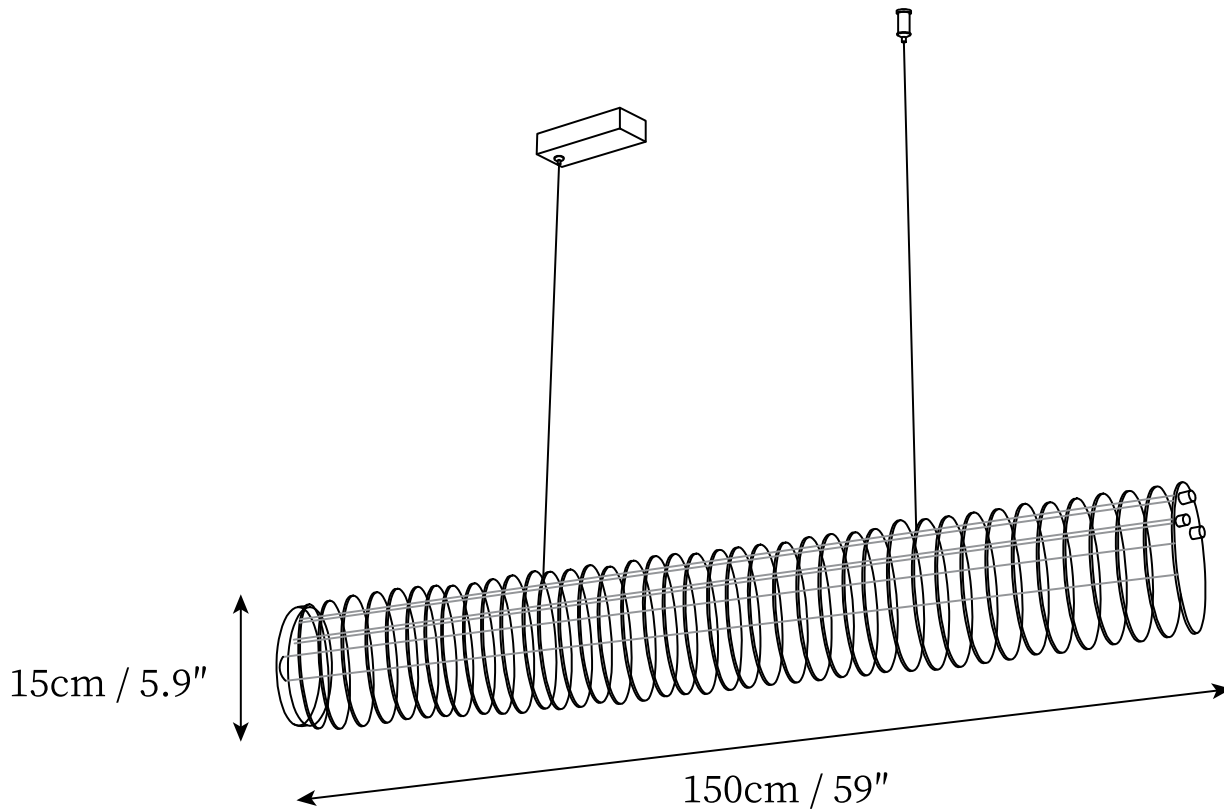

SPECIFICATION SHEET

SPECIFICATION DETAILS

*For custom options, consult factory for details

Fixture Dimensions	D 39.4" x H 5.9"
Light source	Integrated LED
Wattage	~40 W
Voltage	AC 110-240V
Color Temperature	3000K
CRI(Ra)	80CRI
Mounting	Ceiling
Driver Required	Yes
Optional Color Temps	Warm Light (3000K), Neutral Light (4500K), Cool Light (6000K)
LED Rated Life	30000 hours
Dimming	Dimming is not supported
Finishes	Chrome.
Shade Details	Transparent.
Material	Metal, Acrylic.
Wire Length	59"
Wire Type	Black Coaxial Wire

SPECIFICATION SHEET

SPECIFICATION DETAILS

*For custom options, consult factory for details

Fixture Dimensions	D 47.2" x H 5.9"
Light source	Integrated LED
Wattage	~48 W
Voltage	AC 110-240V
Color Temperature	3000K
CRI(Ra)	80CRI
Mounting	Ceiling
Driver Required	Yes
Optional Color Temps	Warm Light (3000K), Neutral Light (4500K), Cool Light (6000K)
LED Rated Life	30000 hours
Dimming	Dimming is not supported
Finishes	Chrome.
Shade Details	Transparent.
Material	Metal, Acrylic.
Wire Length	59"
Wire Type	Black Coaxial Wire

SPECIFICATION SHEET

SPECIFICATION DETAILS

*For custom options, consult factory for details

Fixture Dimensions	D 59" x H 5.9"
Light source	Integrated LED
Wattage	~60 W
Voltage	AC 110-240V
Color Temperature	3000K
CRI(Ra)	80CRI
Mounting	Ceiling
Driver Required	Yes
Optional Color Temps	Warm Light (3000K), Neutral Light (4500K), Cool Light (6000K)
LED Rated Life	30000 hours
Dimming	Dimming is not supported
Finishes	Chrome.
Shade Details	Transparent.
Material	Metal, Acrylic.
Wire Length	59"
Wire Type	Black Coaxial Wire