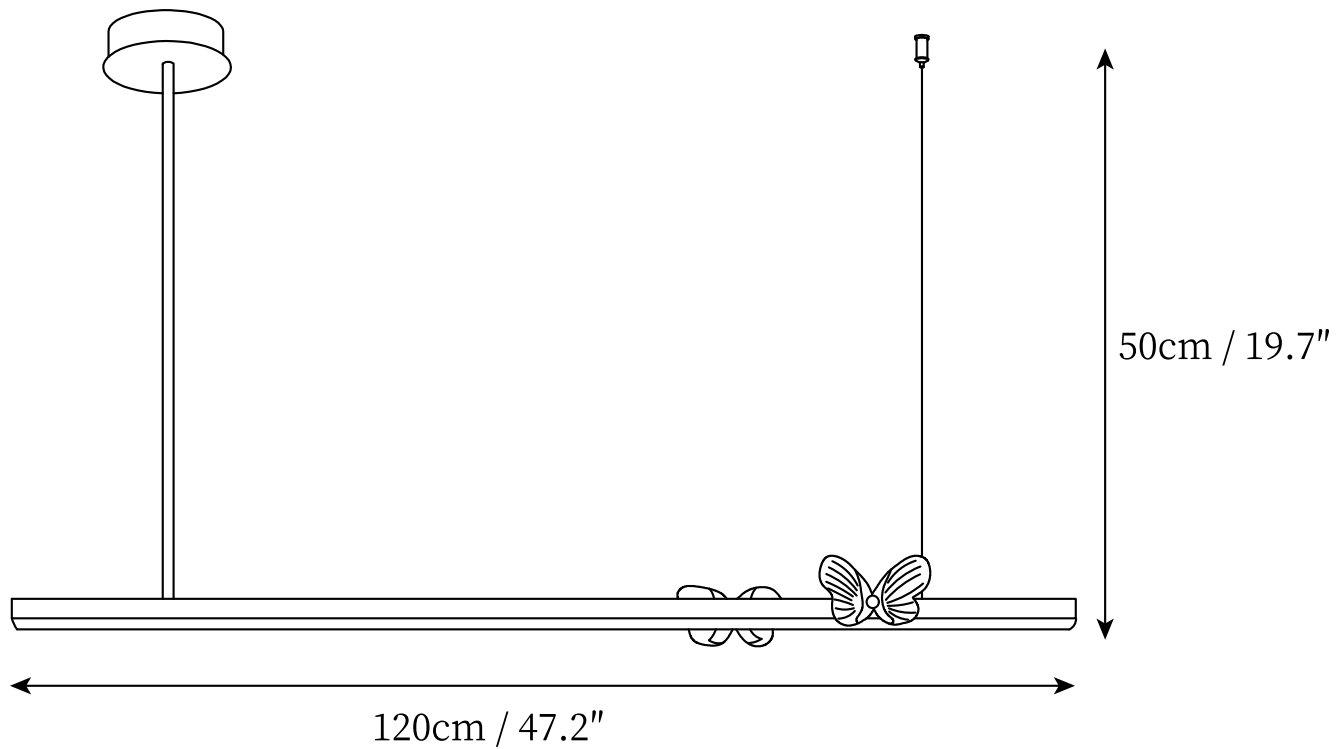

SPECIFICATION SHEET

SPECIFICATION DETAILS

*For custom options, consult factory for details

Fixture Dimensions	D 47.2" x H 19.7"
Light source	Integrated LED
Wattage	~45 W
Voltage	AC 110-240V
Color Temperature	3000K
CRI(Ra)	80CRI
Mounting	Ceiling
Driver Required	Yes
Optional Color Temps	Warm Light (3000K), Neutral Light (4500K), Cool Light (6000K)
LED Rated Life	30000 hours
Dimming	Dimming is not supported
Finishes	Gold.
Shade Details	Transparent, White.
Material	Metal, Aluminum, Acrylic.
Rod Length	Rod lengths range between 50cm - 100cm
Rod Type	gold / Rod