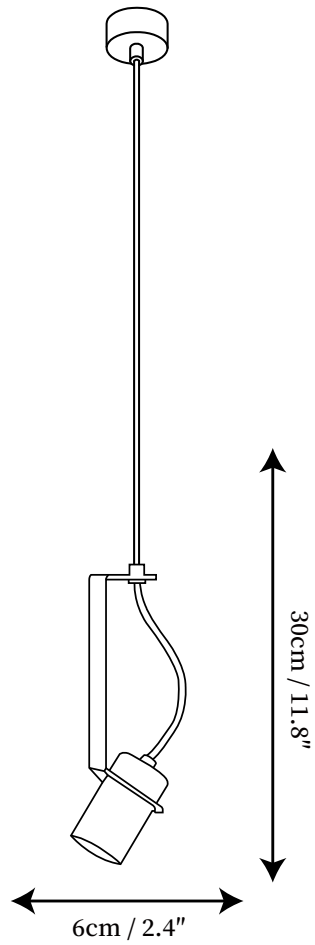

SPECIFICATION SHEET

SPECIFICATION DETAILS

*For custom options, consult factory for details

Fixture Dimensions	D 2.4 x H 11.8"
Light source	GU10
Wattage	10W
Voltage	AC 110-240V
Color Temperature	Based on the purchase of light bulbs
CRI(Ra)	80CRI
Mounting	Ceiling
Driver Required	NO
Optional Color Temps	Buy bulbs as needed
LED Rated Life	Based on bulb life (we do not supply bulbs)
Dimming	Dimming is not supported
Finishes	White, Black
Glass Details	White, Black
Material	Metal, Acrylic
Wire Length	59"
Wire Type	Black Coaxial Wire