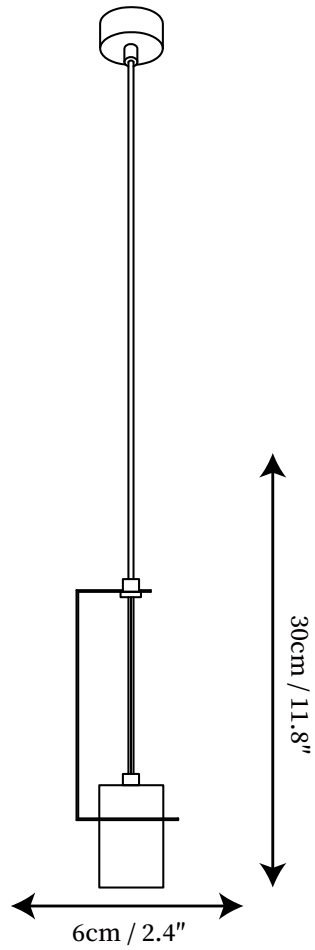

SPECIFICATION SHEET

SPECIFICATION DETAILS

*For custom options, consult factory for details

Fixture Dimensions	D 2.4 x H 11.8"
Light source	GU10
Wattage	10W
Voltage	AC 110-240V
Color Temperature	Based on the purchase of light bulbs
CRI(Ra)	80CRI
Mounting	Ceiling
Driver Required	NO
Optional Color Temps	Buy bulbs as needed
LED Rated Life	Based on bulb life (we do not supply bulbs)
Dimming	Dimming is not supported
Finishes	White, Black
Glass Details	White, Black
Material	Metal, Acrylic
Wire Length	59"
Wire Type	Black Coaxial Wire