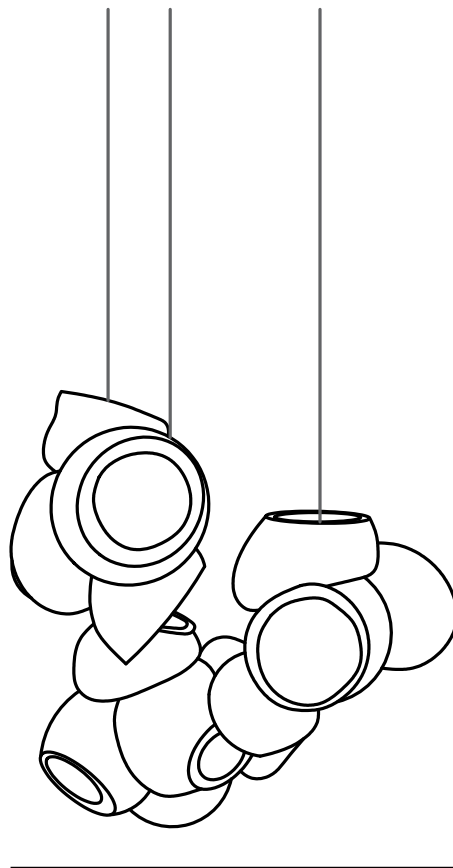

## SPECIFICATION DETAILS

\*For custom options, consult factory for details

<b>Fixture Dimensions</b>	D 7.9" x H 6.5"
<b>Light source</b>	Integrated LED
<b>Wattage</b>	~5 W
<b>Voltage</b>	AC 110-240V
<b>Color Temperature</b>	3000K
<b>CRI(Ra)</b>	80CRI
<b>Mounting</b>	Ceiling
<b>Driver Required</b>	Yes
<b>Optional Color Temps</b>	Warm Light (3000K), Neutral Light (4500K), Cool Light (6000K)
<b>LED Rated Life</b>	30000 hours
<b>Dimming</b>	Dimming is not supported
<b>Finishes</b>	White, Black
<b>Shade Details</b>	White, Black
<b>Material</b>	Glass, Steel, Electrical components
<b>Wire Length</b>	59"
<b>Wire Type</b>	Black Coaxial Wire

# SPECIFICATION SHEET

---

H 150cm / 59.1"

∅ 30cm / 11.8"

## SPECIFICATION DETAILS

\*For custom options, consult factory for details

<b>Fixture Dimensions</b>	D 11.8" x H 59.1"
<b>Light source</b>	Integrated LED
<b>Wattage</b>	~5 W
<b>Voltage</b>	AC 110-240V
<b>Color Temperature</b>	3000K
<b>CRI(Ra)</b>	80CRI
<b>Mounting</b>	Ceiling
<b>Driver Required</b>	Yes
<b>Optional Color Temps</b>	Warm Light (3000K), Neutral Light (4500K), Cool Light (6000K)
<b>LED Rated Life</b>	30000 hours
<b>Dimming</b>	Dimming is not supported
<b>Finishes</b>	White, Black
<b>Shade Details</b>	White, Black
<b>Material</b>	Glass, Steel, Electrical components
<b>Wire Length</b>	59"
<b>Wire Type</b>	Black Coaxial Wire