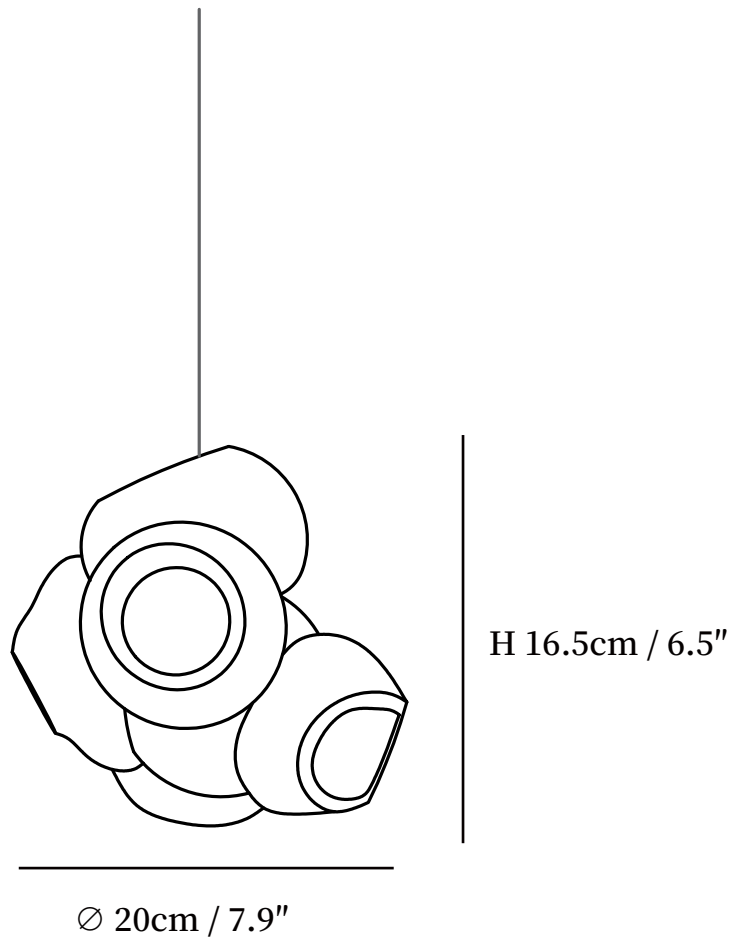

## SPECIFICATION DETAILS

\*For custom options, consult factory for details

<b>Fixture Dimensions</b>	D 7.9" x H 6.5"
<b>Light source</b>	Integrated LED
<b>Wattage</b>	~5 W
<b>Voltage</b>	AC 110-240V
<b>Color Temperature</b>	3000K
<b>CRI(Ra)</b>	80CRI
<b>Mounting</b>	Ceiling
<b>Driver Required</b>	Yes
<b>Optional Color Temps</b>	Warm Light (3000K), Neutral Light (4500K), Cool Light (6000K)
<b>LED Rated Life</b>	30000 hours
<b>Dimming</b>	Dimming is not supported
<b>Finishes</b>	White, Black
<b>Shade Details</b>	White, Black
<b>Material</b>	Glass, Steel, Electrical components
<b>Wire Length</b>	59"
<b>Wire Type</b>	Black Coaxial Wire

# SPECIFICATION SHEET

---

H 150cm / 59.1"

∅ 30cm / 11.8"

# SPECIFICATION SHEET

H 250cm / 98.4"

Ø 75.5cm / 29.7"