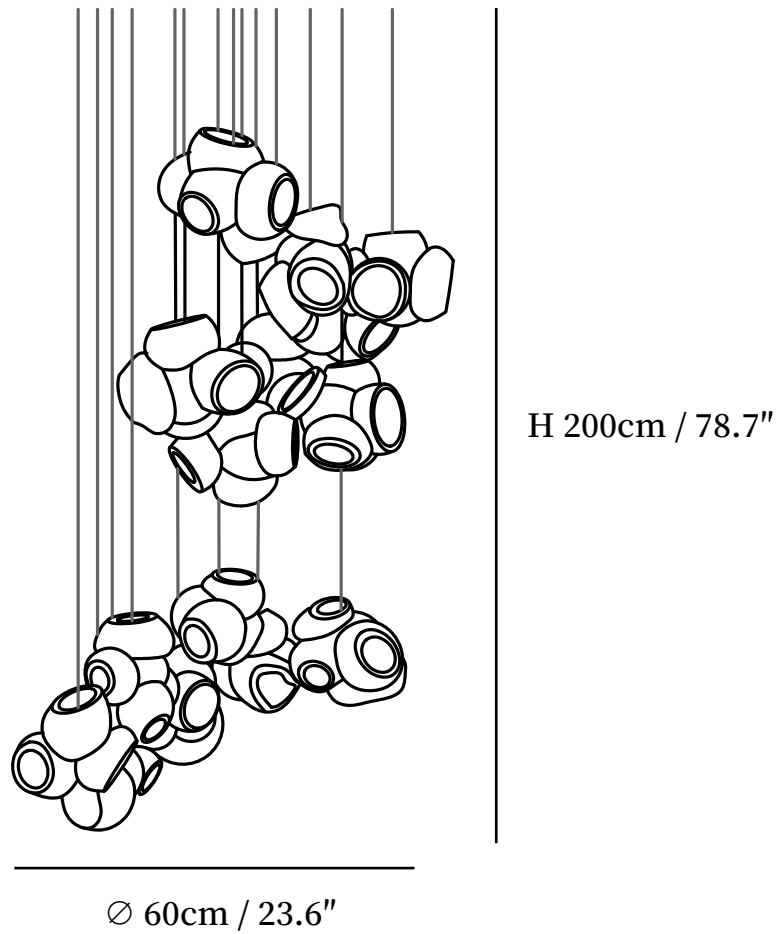

SPECIFICATION SHEET

SPECIFICATION DETAILS

*For custom options, consult factory for details

Fixture Dimensions	D 23.6" x H 78.7"
Light source	Integrated LED
Wattage	~5 W
Voltage	AC 110-240V
Color Temperature	3000K
CRI(Ra)	80CRI
Mounting	Ceiling
Driver Required	Yes
Optional Color Temps	Warm Light (3000K), Neutral Light (4500K), Cool Light (6000K)
LED Rated Life	30000 hours
Dimming	Dimming is not supported
Finishes	White, Black
Shade Details	White, Black
Material	Glass, Steel, Electrical components
Wire Length	59"
Wire Type	Black Coaxial Wire