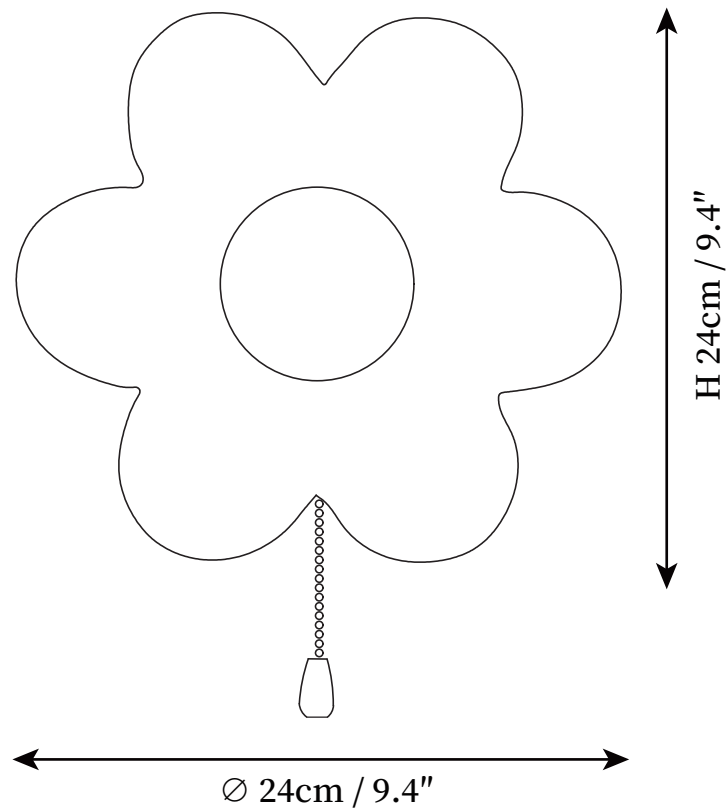

SPECIFICATION SHEET

SPECIFICATION DETAILS

*For custom options, consult factory for details

Fixture Dimensions	D 9.4" x H 9.4"
Light source	G9
Wattage	~ 5W
Voltage	AC 110-240V
Color Temperature	Based on the purchase of light bulbs
CRI(Ra)	80CRI
Mounting	Wall
Driver Required	No
Optional Color Temps	Buy bulbs as needed
LED Rated Life	Based on bulb life (we do not supply bulbs)
Dimming	Dimming is not supported
Finishes	White
Shade Details	White
Material	Metal, PC, Resin