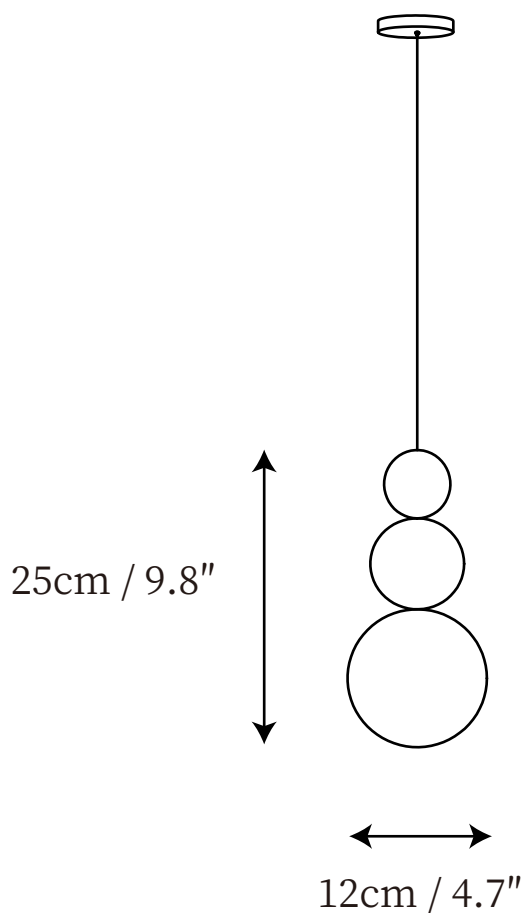

## SPECIFICATION DETAILS

\*For custom options, consult factory for details

<b>Fixture Dimensions</b>	D 4.7" x H 9.8"
<b>Light source</b>	G9 (bulb not included)
<b>Wattage</b>	MAX 5W incandescent bulb or LED equivalent.
<b>Voltage</b>	AC 110-240V
<b>Mounting</b>	Hardwired.
<b>Dimming</b>	Compatible with dimmable bulbs (bulb not included)
<b>Control method</b>	Compatible with common wall switches
<b>Finishes</b>	Purple + Light Purple, Beige, Chrome + White, Brown + Beige.
<b>Shade Details</b>	White.
<b>Material</b>	Metal, Acrylic
<b>Wire Length</b>	The standard length of the cord is 59" (150 cm), the length is adjustable.