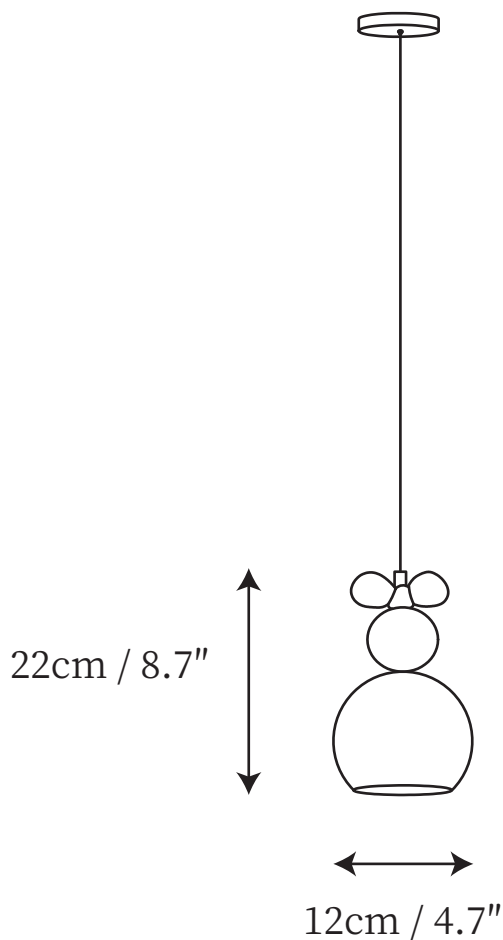

SPECIFICATION SHEET

SPECIFICATION DETAILS

*For custom options, consult factory for details

Fixture Dimensions	D 4.7" x H 8.7"
	G9
Wattage	~5W
Voltage	AC 110-240V
Color Temperature	Based on the purchase of light bulbs
CRI(Ra)	80CRI
Mounting	Ceiling
Driver Required	NO
Optional Color Temps	Buy bulbs as needed
LED Rated Life	Based on bulb life (we do not supply bulbs)
Dimming	Dimming is not supported
Finishes	Chrome
Shade Details	Chrome
Material	Metal
Wire Length	59"
Wire Type	White Coaxial Wire

SPECIFICATION SHEET

SPECIFICATION DETAILS

*For custom options, consult factory for details

Fixture Dimensions	D 4.7" x H 8.7"
	G9
Wattage	~5W
Voltage	AC 110-240V
Color Temperature	Based on the purchase of light bulbs
CRI(Ra)	80CRI
Mounting	Ceiling
Driver Required	NO
Optional Color Temps	Buy bulbs as needed
LED Rated Life	Based on bulb life (we do not supply bulbs)
Dimming	Dimming is not supported
Finishes	Chrome
Shade Details	White
Material	Metal
Wire Length	59"
Wire Type	White Coaxial Wire
Warranty	2 Years