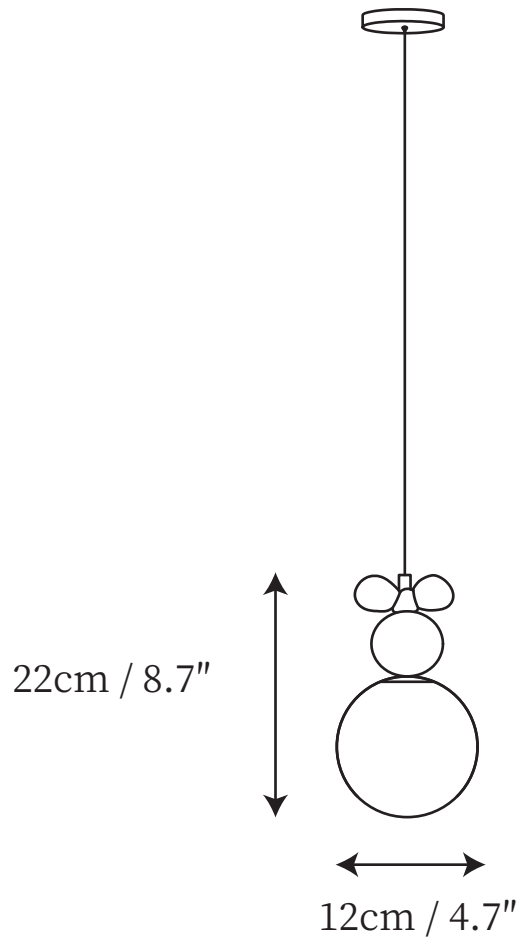

SPECIFICATION SHEET

SPECIFICATION DETAILS

*For custom options, consult factory for details

Fixture Dimensions	D 4.7" x H 8.7"
	G9
Wattage	~5W
Voltage	AC 110-240V
Color Temperature	Based on the purchase of light bulbs
CRI(Ra)	80CRI
Mounting	Ceiling
Driver Required	NO
Optional Color Temps	Buy bulbs as needed
LED Rated Life	Based on bulb life (we do not supply bulbs)
Dimming	Dimming is not supported
Finishes	Chrome
Shade Details	Chrome
Material	Metal
Wire Length	59"
Wire Type	White Coaxial Wire

SPECIFICATION SHEET

SPECIFICATION DETAILS

*For custom options, consult factory for details

Fixture Dimensions	D 4.7" x H 8.7"
	G9
Wattage	~5W
Voltage	AC 110-240V
Color Temperature	Based on the purchase of light bulbs
CRI(Ra)	80CRI
Mounting	Ceiling
Driver Required	NO
Optional Color Temps	Buy bulbs as needed
LED Rated Life	Based on bulb life (we do not supply bulbs)
Dimming	Dimming is not supported
Finishes	Chrome
Shade Details	White
Material	Metal
Wire Length	59"
Wire Type	White Coaxial Wire
Warranty	2 Years