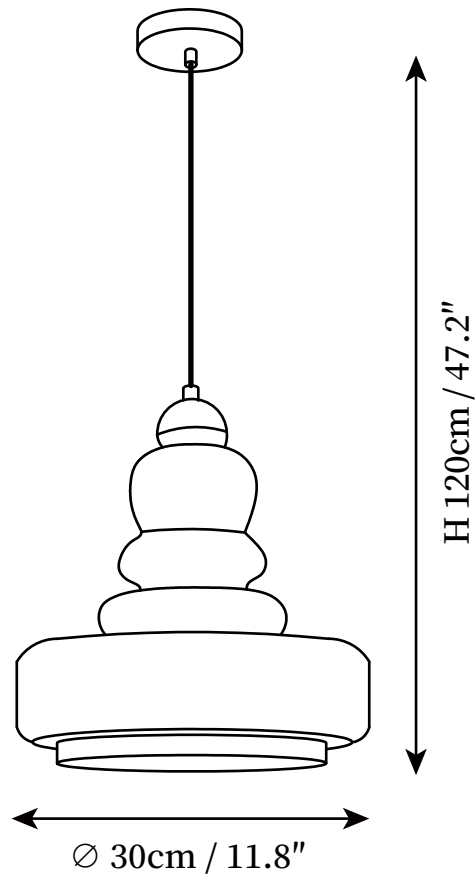

SPECIFICATION SHEET

SPECIFICATION DETAILS

*For custom options, consult factory for details

Fixture Dimensions	D 11.8" x H 47.2"
Light source	E26 or E27. (bulb not included).
Wattage	MAX 40W incandescent bulb or LED equivalent.
Voltage	AC 110-240V
Mounting	Hardwired.
Dimming	Compatible with dimmable bulbs (bulb not included)
Control method	Compatible with common wall switches(not included)
Finishes	Gold.
Shade Details	Beige.
Material	Metal, Glass.
Wire Length	The standard length of the cord is 59" (150 cm), the length is adjustable.
