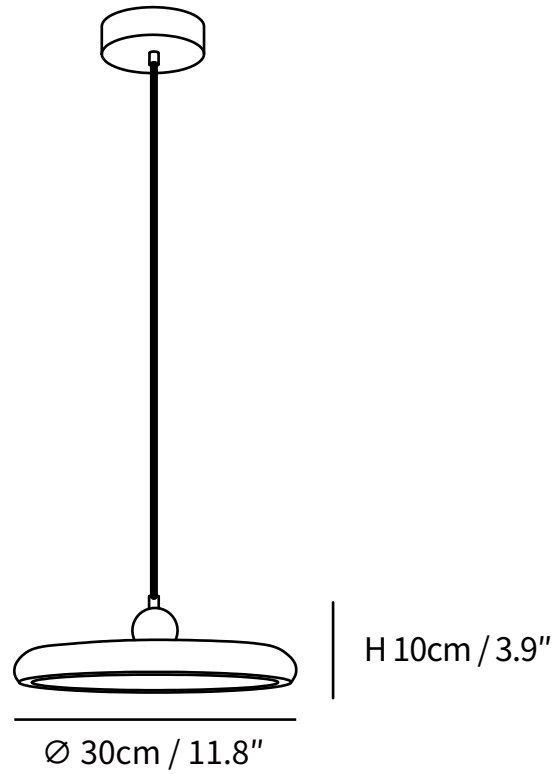

SPECIFICATION SHEET

SPECIFICATION DETAILS

*For custom options, consult factory for details

Fixture Dimensions	D 11.8" x H 3.9"
Light source	Integrated LED
Wattage	~5 W
Voltage	AC 110-240V
Color Temperature	3000K
CRI(Ra)	80CRI
Mounting	Ceiling
Driver Required	Yes
Optional Color Temps	Warm Light (3000K), Neutral Light (4500K), Cool Light (6000K)
LED Rated Life	30000 hours
Dimming	Dimming is not supported
Finishes	Black, Brass.
Shade Details	White.
Material	Brass, Acrylic.
Wire Length	59"
Wire Type	Black Coaxial Wire