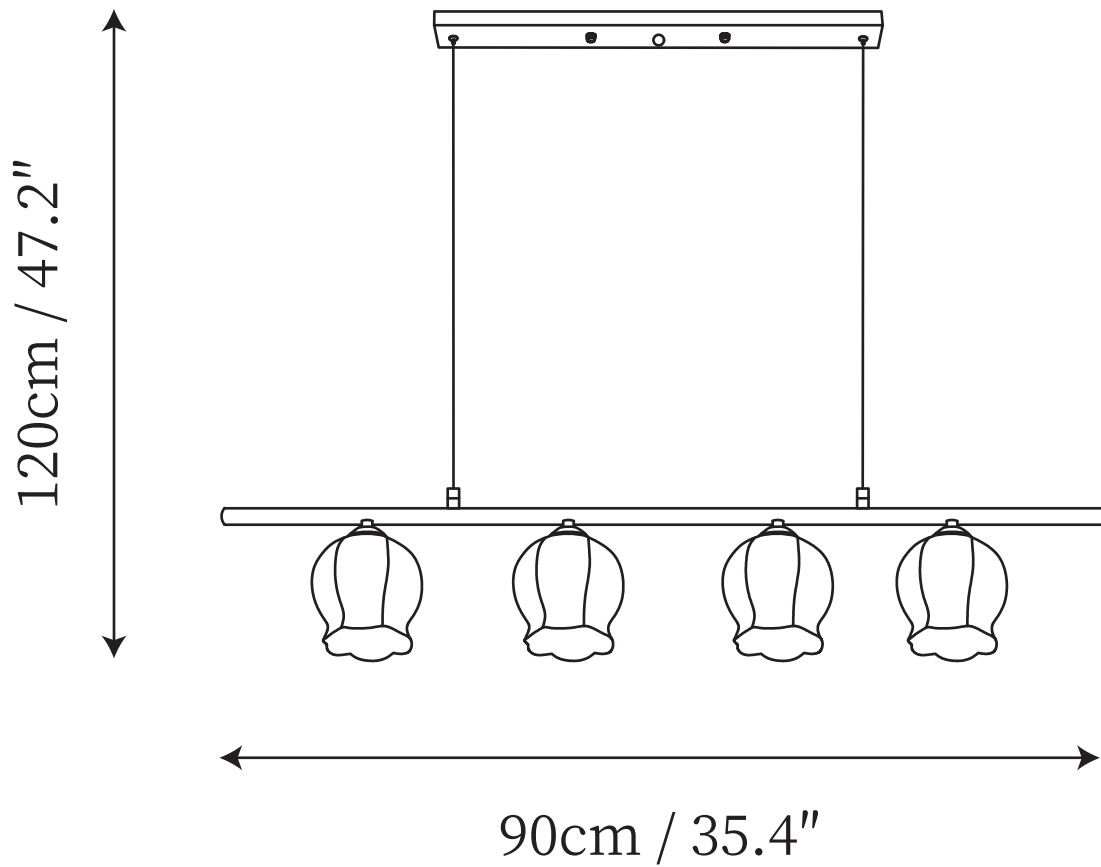

## SPECIFICATION DETAILS

\*For custom options, consult factory for details

<b>Fixture Dimensions</b>	L 35.4" x W 5.5" x H 47.2"
<b>Light source</b>	E26 or E27
	Max 40W
<b>Voltage</b>	AC 110-240V
<b>Color Temperature</b>	Based on the purchase of light bulbs
<b>CRI(Ra)</b>	80CRI
<b>Mounting</b>	Ceiling
<b>Driver Required</b>	NO
<b>Optional Color Temps</b>	Buy bulbs as needed
<b>LED Rated Life</b>	Based on bulb life (we do not supply bulbs)
<b>Dimming</b>	Dimming is not supported
<b>Finishes</b>	Chrome
<b>Shade Details</b>	White
<b>Material</b>	Metal, Glass
<b>Wire Length</b>	59"
<b>Wire Type</b>	White Coaxial Wire