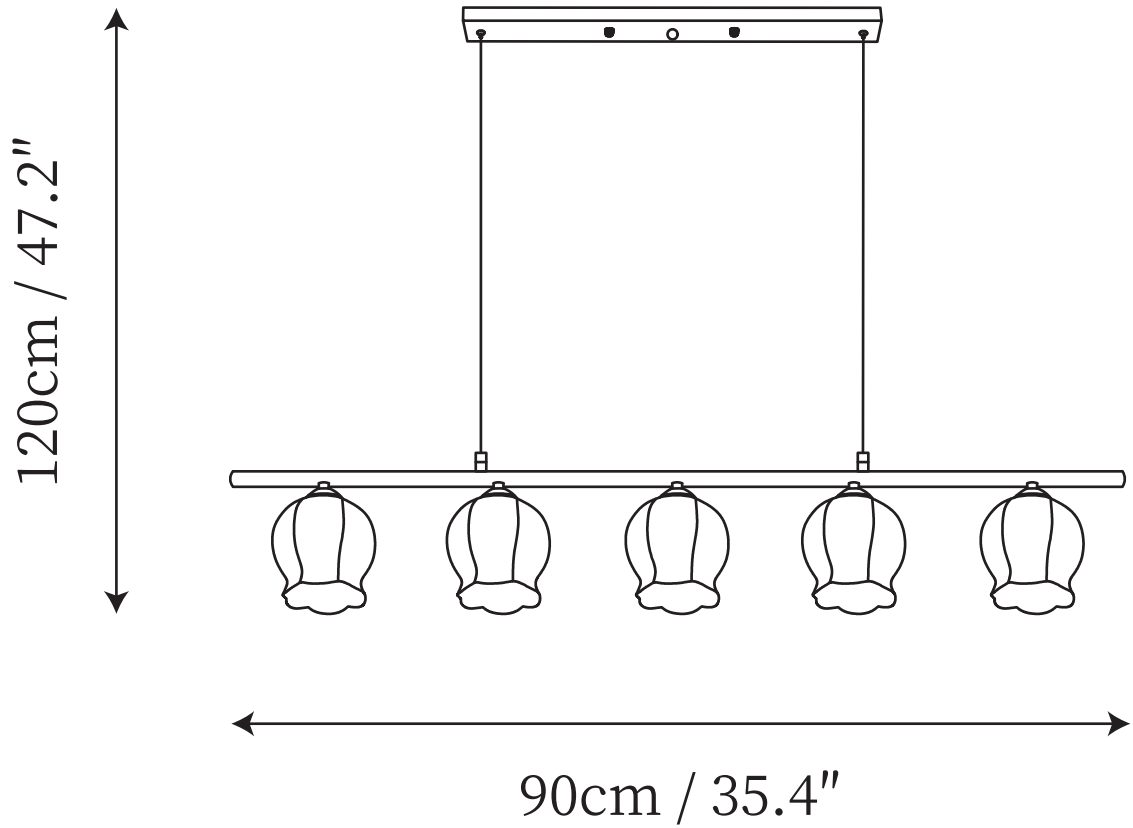

## SPECIFICATION DETAILS

\*For custom options, consult factory for details

<b>Fixture Dimensions</b>	L 35.4" x W 5.5" x H 47.2"
<b>Light source</b>	E26 or E27
	Max 40W
<b>Voltage</b>	AC 110-240V
<b>Color Temperature</b>	Based on the purchase of light bulbs
<b>CRI(Ra)</b>	80CRI
<b>Mounting</b>	Ceiling
<b>Driver Required</b>	NO
<b>Optional Color Temps</b>	Buy bulbs as needed
<b>LED Rated Life</b>	Based on bulb life (we do not supply bulbs)
<b>Dimming</b>	Dimming is not supported
<b>Finishes</b>	Chrome
<b>Shade Details</b>	White
<b>Material</b>	Metal, Glass
<b>Wire Length</b>	59"
<b>Wire Type</b>	White Coaxial Wire