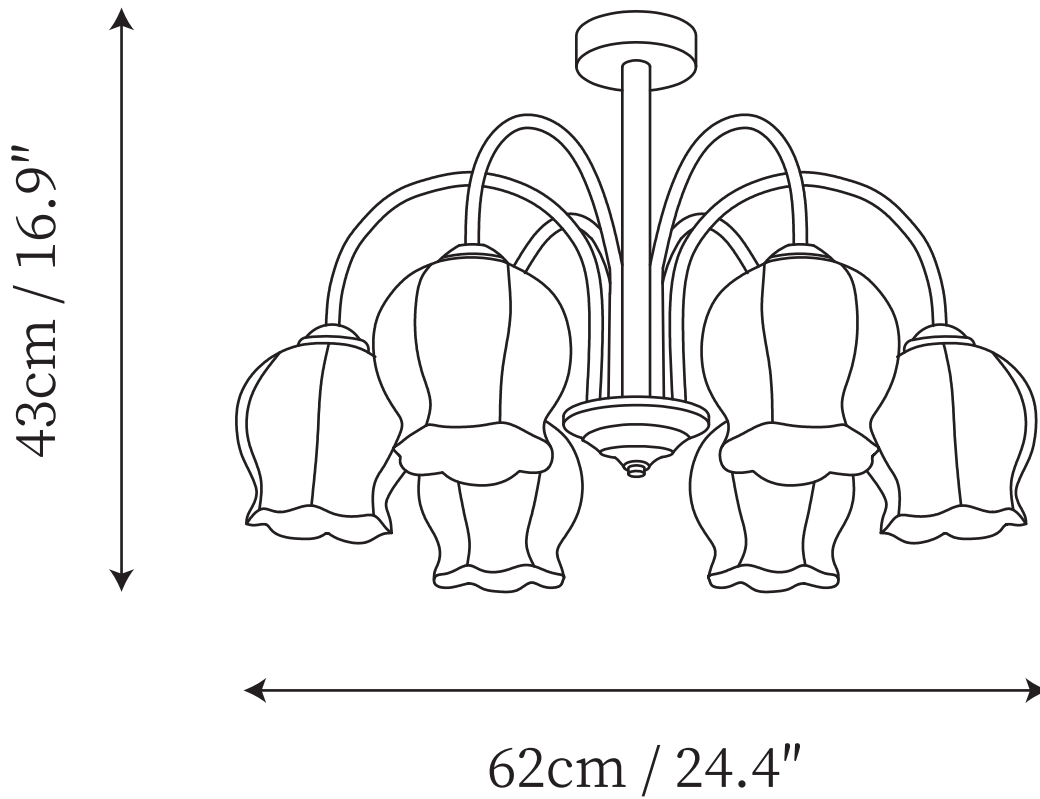

SPECIFICATION SHEET

SPECIFICATION DETAILS

*For custom options, consult factory for details

Fixture Dimensions	D 24.4" x H 16.9"
Light source	E26 or E27
	Max 40W
Voltage	AC 110-240V
Color Temperature	Based on the purchase of light bulbs
CRI(Ra)	80CRI
Mounting	Ceiling
Driver Required	NO
Optional Color Temps	Buy bulbs as needed
LED Rated Life	Based on bulb life (we do not supply bulbs)
Dimming	Dimming is not supported
Finishes	Chrome
Shade Details	White
Material	Metal, Glass
Rod Length	16.9"
Rod Type	Chrome Coaxial Rod

SPECIFICATION SHEET

SPECIFICATION DETAILS

*For custom options, consult factory for details

Fixture Dimensions	D 31.1" x H 16.9"
Light source	E26 or E27
	Max 40W
Voltage	AC 110-240V
Color Temperature	Based on the purchase of light bulbs
CRI(Ra)	80CRI
Mounting	Ceiling
Driver Required	NO
Optional Color Temps	Buy bulbs as needed
LED Rated Life	Based on bulb life (we do not supply bulbs)
Dimming	Dimming is not supported
Finishes	Chrome
Shade Details	White
Material	Metal, Glass
Rod Length	16.9"
Rod Type	Chrome Coaxial Rod