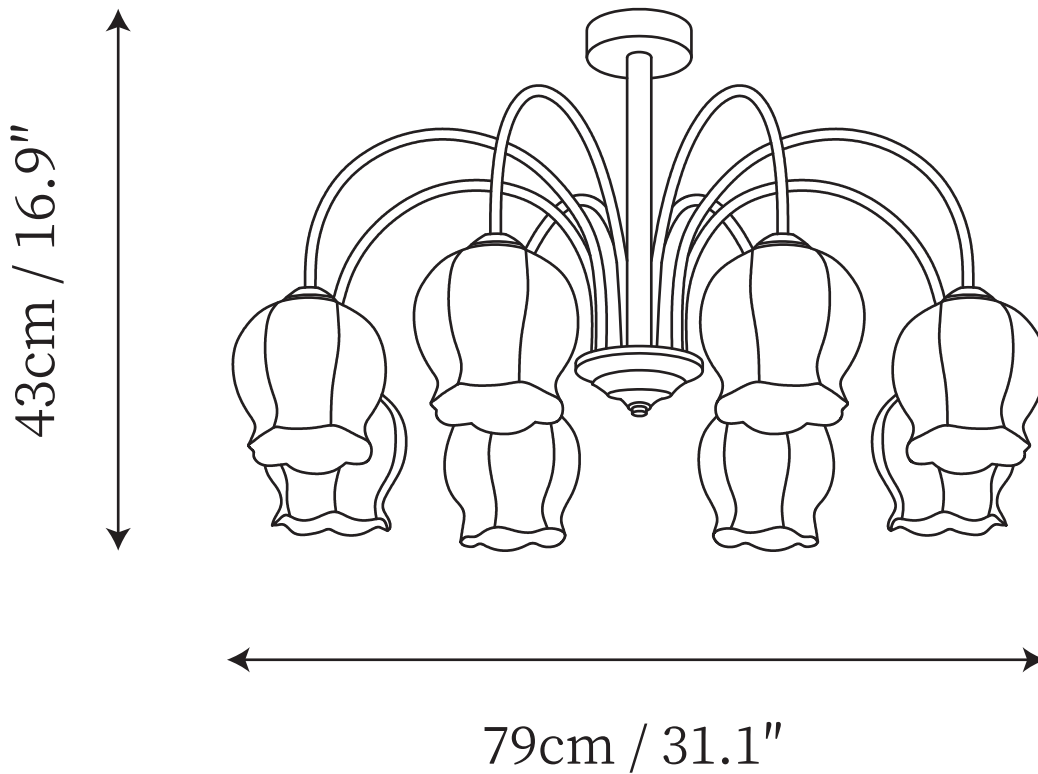

SPECIFICATION SHEET

SPECIFICATION DETAILS

*For custom options, consult factory for details

Fixture Dimensions	D 24.4" x H 16.9"
Light source	E26 or E27
	Max 40W
Voltage	AC 110-240V
Color Temperature	Based on the purchase of light bulbs
CRI(Ra)	80CRI
Mounting	Ceiling
Driver Required	NO
Optional Color Temps	Buy bulbs as needed
LED Rated Life	Based on bulb life (we do not supply bulbs)
Dimming	Dimming is not supported
Finishes	Chrome
Shade Details	White
Material	Metal, Glass
Rod Length	16.9"
Rod Type	Chrome Coaxial Rod

SPECIFICATION SHEET

SPECIFICATION DETAILS

*For custom options, consult factory for details

Fixture Dimensions	D 31.1" x H 16.9"
Light source	E26 or E27
	Max 40W
Voltage	AC 110-240V
Color Temperature	Based on the purchase of light bulbs
CRI(Ra)	80CRI
Mounting	Ceiling
Driver Required	NO
Optional Color Temps	Buy bulbs as needed
LED Rated Life	Based on bulb life (we do not supply bulbs)
Dimming	Dimming is not supported
Finishes	Chrome
Shade Details	White
Material	Metal, Glass
Rod Length	16.9"
Rod Type	Chrome Coaxial Rod