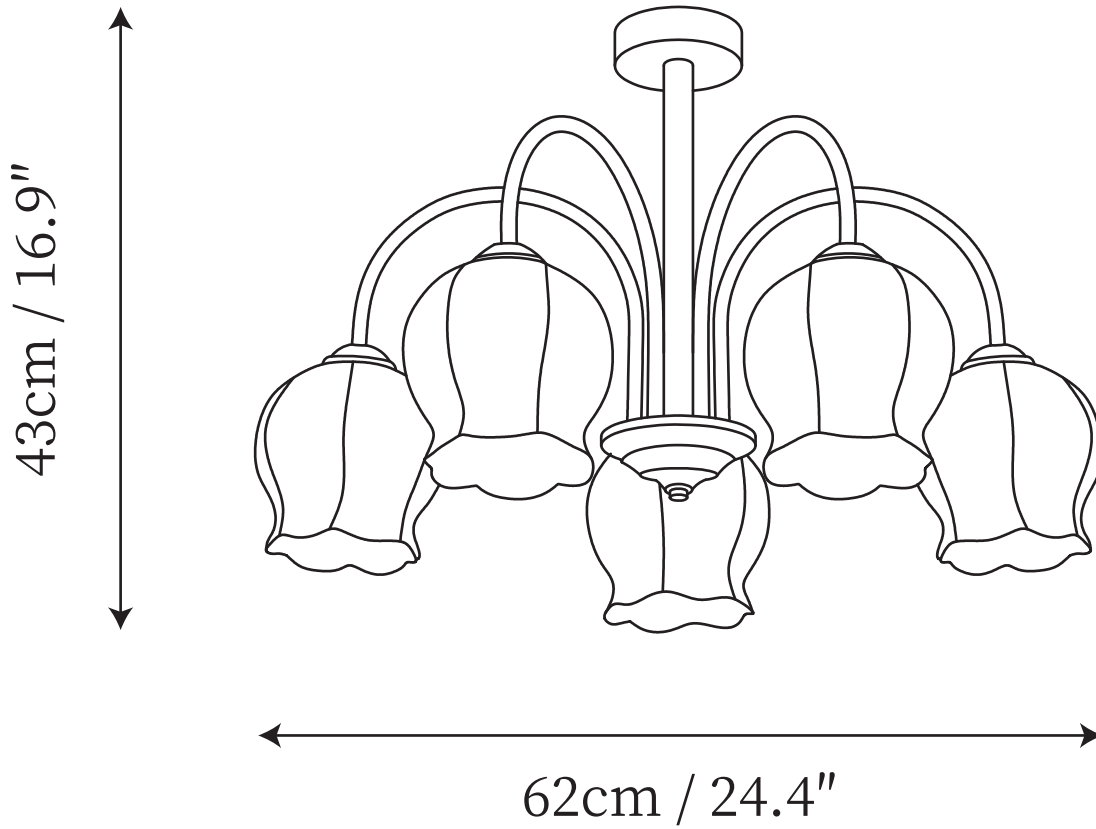

SPECIFICATION SHEET

SPECIFICATION DETAILS

*For custom options, consult factory for details

Fixture Dimensions	D 24.4" x H 16.9"
Light source	E26 or E27
	Max 40W
Voltage	AC 110-240V
Color Temperature	Based on the purchase of light bulbs
CRI(Ra)	80CRI
Mounting	Ceiling
Driver Required	NO
Optional Color Temps	Buy bulbs as needed
LED Rated Life	Based on bulb life (we do not supply bulbs)
Dimming	Dimming is not supported
Finishes	Chrome
Shade Details	White
Material	Metal, Glass
Rod Length	16.9"
Rod Type	Chrome Coaxial Rod

SPECIFICATION SHEET

SPECIFICATION DETAILS

*For custom options, consult factory for details

Fixture Dimensions	D 31.1" x H 16.9"
Light source	E26 or E27
	Max 40W
Voltage	AC 110-240V
Color Temperature	Based on the purchase of light bulbs
CRI(Ra)	80CRI
Mounting	Ceiling
Driver Required	NO
Optional Color Temps	Buy bulbs as needed
LED Rated Life	Based on bulb life (we do not supply bulbs)
Dimming	Dimming is not supported
Finishes	Chrome
Shade Details	White
Material	Metal, Glass
Rod Length	16.9"
Rod Type	Chrome Coaxial Rod