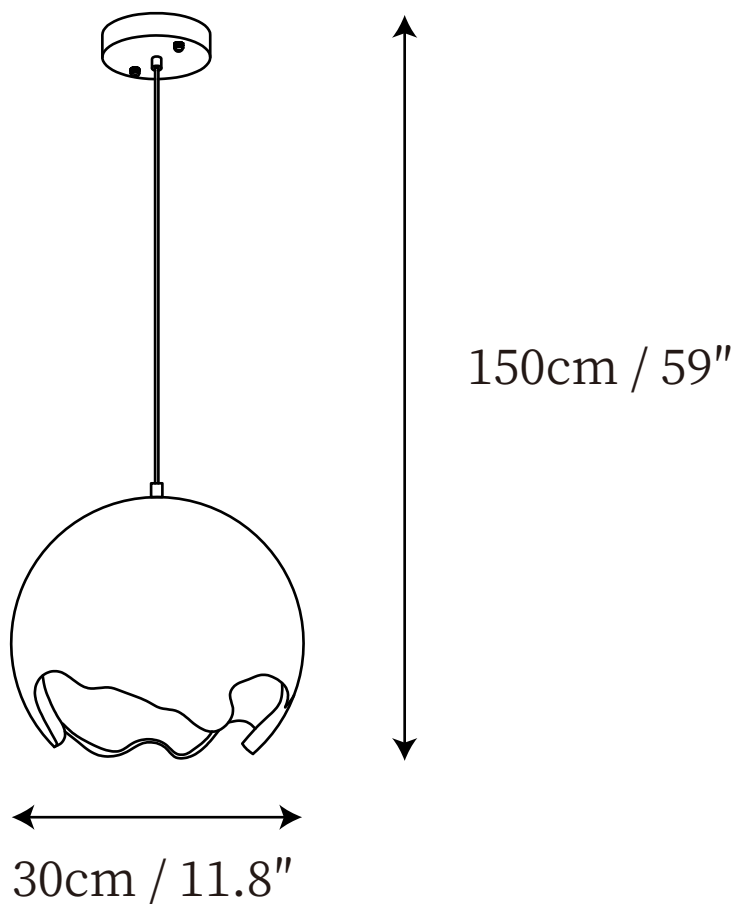

SPECIFICATION SHEET

SPECIFICATION DETAILS

*For custom options, consult factory for details

Fixture Dimensions	D 7.9" x H 59"
Light source	E26 or E27 (bulb not included)
Wattage	MAX 40W incandescent bulb or LED equivalent.
Voltage	AC 110-240V
Mounting	Hardwired.
Dimming	Compatible with dimmable bulbs (bulb not included)
Control method	Compatible with common wall switches (not included)
Finishes	Beige, White, Brown.
Shade Details	Beige, White, Brown.
Material	Metal, Resin.
Wire Length	The standard length of the cord is 59" (150 cm), the length is adjustable.

SPECIFICATION SHEET

SPECIFICATION DETAILS

*For custom options, consult factory for details

Fixture Dimensions	D 11.8" x H 59"
Light source	E26 or E27 (bulb not included)
Wattage	MAX 40W incandescent bulb or LED equivalent.
Voltage	AC 110-240V
Mounting	Hardwired.
Dimming	Compatible with dimmable bulbs (bulb not included)
Control method	Compatible with common wall switches (not included)
Finishes	Beige, White, Brown.
Shade Details	Beige, White, Brown.
Material	Metal, Resin.
Wire Length	The standard length of the cord is 59" (150 cm), the length is adjustable.

SPECIFICATION SHEET

SPECIFICATION DETAILS

*For custom options, consult factory for details

Fixture Dimensions	D 15.7" x H 59"
Light source	E26 or E27 (bulb not included)
Wattage	MAX 40W incandescent bulb or LED equivalent.
Voltage	AC 110-240V
Mounting	Hardwired.
Dimming	Compatible with dimmable bulbs (bulb not included)
Control method	Compatible with common wall switches (not included)
Finishes	Beige, White, Brown.
Shade Details	Beige, White, Brown.
Material	Metal, Resin.
Wire Length	The standard length of the cord is 59" (150 cm), the length is adjustable.