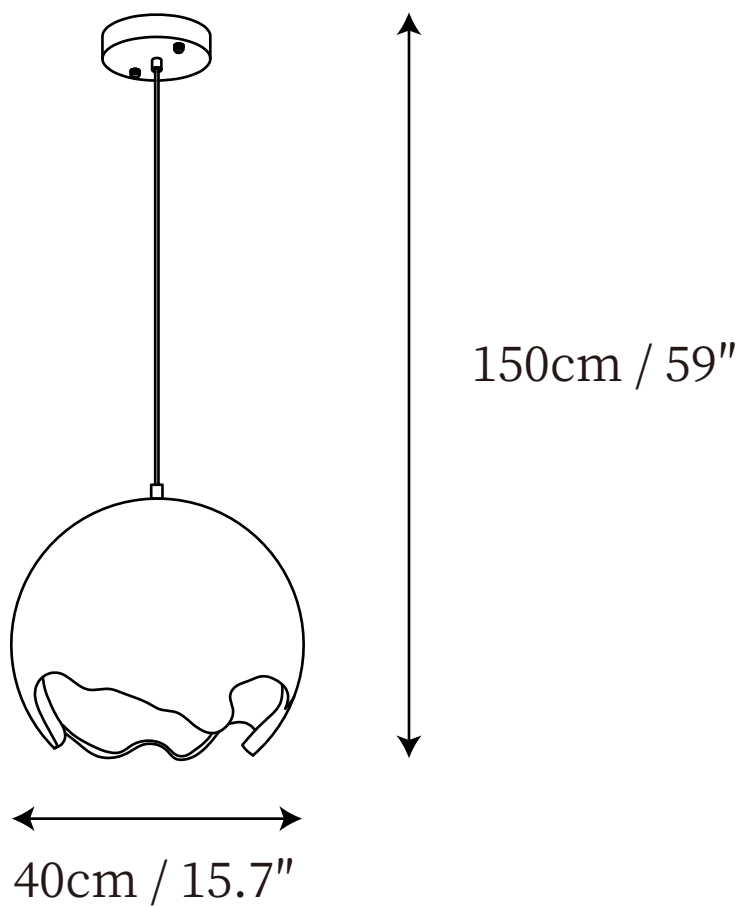

SPECIFICATION SHEET

SPECIFICATION DETAILS

*For custom options, consult factory for details

Fixture Dimensions	D 7.9" x H 59"
Light source	E26 or E27 (bulb not included)
Wattage	MAX 40W incandescent bulb or LED equivalent.
Voltage	AC 110-240V
Mounting	Hardwired.
Dimming	Compatible with dimmable bulbs (bulb not included)
Control method	Compatible with common wall switches (not included)
Finishes	Beige, White, Brown.
Shade Details	Beige, White, Brown.
Material	Metal, Resin.
Wire Length	The standard length of the cord is 59" (150 cm), the length is adjustable.

SPECIFICATION SHEET

SPECIFICATION DETAILS

*For custom options, consult factory for details

Fixture Dimensions	D 11.8" x H 59"
Light source	E26 or E27 (bulb not included)
Wattage	MAX 40W incandescent bulb or LED equivalent.
Voltage	AC 110-240V
Mounting	Hardwired.
Dimming	Compatible with dimmable bulbs (bulb not included)
Control method	Compatible with common wall switches (not included)
Finishes	Beige, White, Brown.
Shade Details	Beige, White, Brown.
Material	Metal, Resin.
Wire Length	The standard length of the cord is 59" (150 cm), the length is adjustable.

SPECIFICATION SHEET

SPECIFICATION DETAILS

*For custom options, consult factory for details

Fixture Dimensions	D 15.7" x H 59"
Light source	E26 or E27 (bulb not included)
Wattage	MAX 40W incandescent bulb or LED equivalent.
Voltage	AC 110-240V
Mounting	Hardwired.
Dimming	Compatible with dimmable bulbs (bulb not included)
Control method	Compatible with common wall switches (not included)
Finishes	Beige, White, Brown.
Shade Details	Beige, White, Brown.
Material	Metal, Resin.
Wire Length	The standard length of the cord is 59" (150 cm), the length is adjustable.