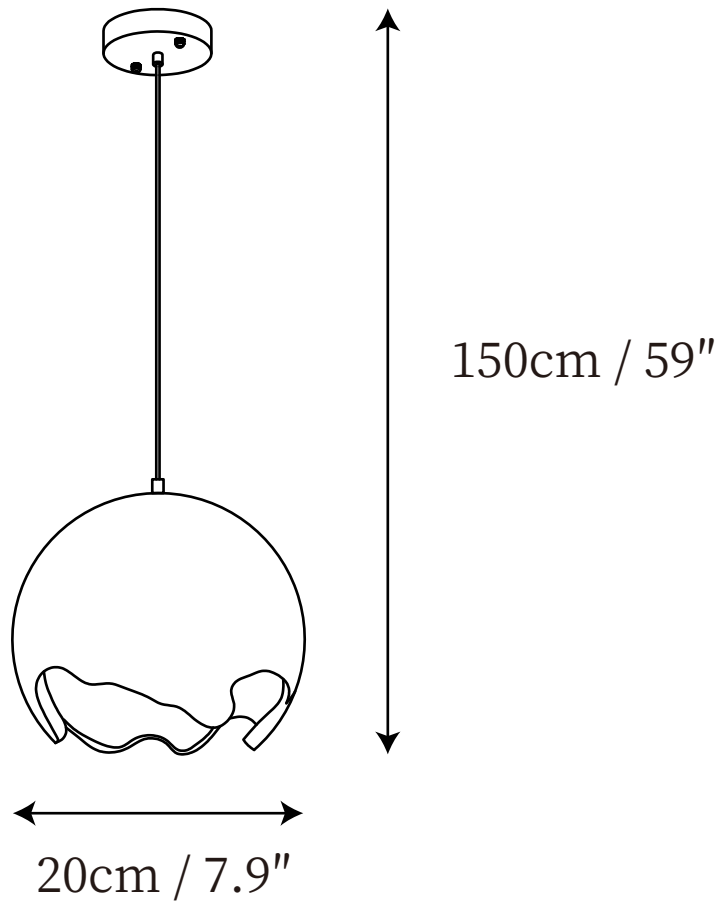

SPECIFICATION SHEET

SPECIFICATION DETAILS

*For custom options, consult factory for details

Fixture Dimensions	D 7.9" x H 59"
Light source	E26 or E27 (bulb not included)
Wattage	MAX 40W incandescent bulb or LED equivalent.
Voltage	AC 110-240V
Mounting	Hardwired.
Dimming	Compatible with dimmable bulbs (bulb not included)
Control method	Compatible with common wall switches (not included)
Finishes	Beige, White, Brown.
Shade Details	Beige, White, Brown.
Material	Metal, Resin.
Wire Length	The standard length of the cord is 59" (150 cm), the length is adjustable.

SPECIFICATION SHEET

SPECIFICATION DETAILS

*For custom options, consult factory for details

Fixture Dimensions	D 11.8" x H 59"
Light source	E26 or E27 (bulb not included)
Wattage	MAX 40W incandescent bulb or LED equivalent.
Voltage	AC 110-240V
Mounting	Hardwired.
Dimming	Compatible with dimmable bulbs (bulb not included)
Control method	Compatible with common wall switches (not included)
Finishes	Beige, White, Brown.
Shade Details	Beige, White, Brown.
Material	Metal, Resin.
Wire Length	The standard length of the cord is 59" (150 cm), the length is adjustable.

SPECIFICATION SHEET

SPECIFICATION DETAILS

*For custom options, consult factory for details

Fixture Dimensions	D 15.7" x H 59"
Light source	E26 or E27 (bulb not included)
Wattage	MAX 40W incandescent bulb or LED equivalent.
Voltage	AC 110-240V
Mounting	Hardwired.
Dimming	Compatible with dimmable bulbs (bulb not included)
Control method	Compatible with common wall switches (not included)
Finishes	Beige, White, Brown.
Shade Details	Beige, White, Brown.
Material	Metal, Resin.
Wire Length	The standard length of the cord is 59" (150 cm), the length is adjustable.