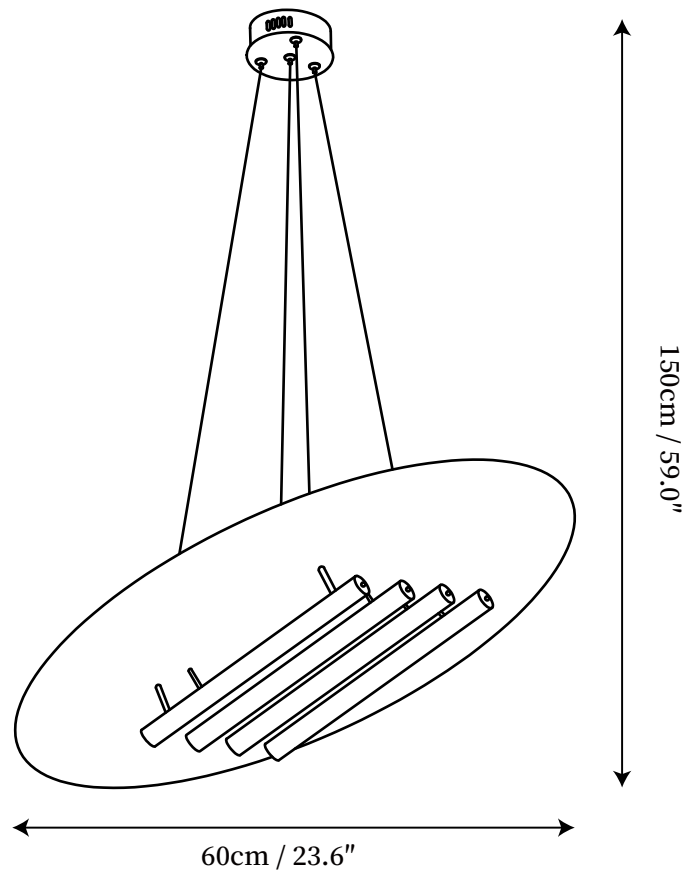

SPECIFICATION SHEET

SPECIFICATION DETAILS

*For custom options, consult factory for details

Fixture Dimensions	D 23.6" x H 59.0"
Light source	Integrated LED
Wattage	~5 W
Voltage	AC 110-240V
Color Temperature	3000K
CRI(Ra)	80CRI
Mounting	Ceiling
Driver Required	Yes
Optional Color Temps	Warm Light (3000K), Neutral Light (4500K), Cool Light (6000K)
LED Rated Life	30000 hours
Dimming	Dimming is not supported
Finishes	Gold.
Shade Details	White.
Material	Stainless steel, Acrylic.
Wire Length	59"
Wire Type	Black Coaxial Wire

SPECIFICATION SHEET

SPECIFICATION DETAILS

*For custom options, consult factory for details

Fixture Dimensions	D 31.5" x H 59.0"
Light source	Integrated LED
Wattage	~5 W
Voltage	AC 110-240V
Color Temperature	3000K
CRI(Ra)	80CRI
Mounting	Ceiling
Driver Required	Yes
Optional Color Temps	Warm Light (3000K), Neutral Light (4500K), Cool Light (6000K)
LED Rated Life	30000 hours
Dimming	Dimming is not supported
Finishes	Gold.
Shade Details	White.
Material	Stainless steel, Acrylic.
Wire Length	59"
Wire Type	Black Coaxial Wire