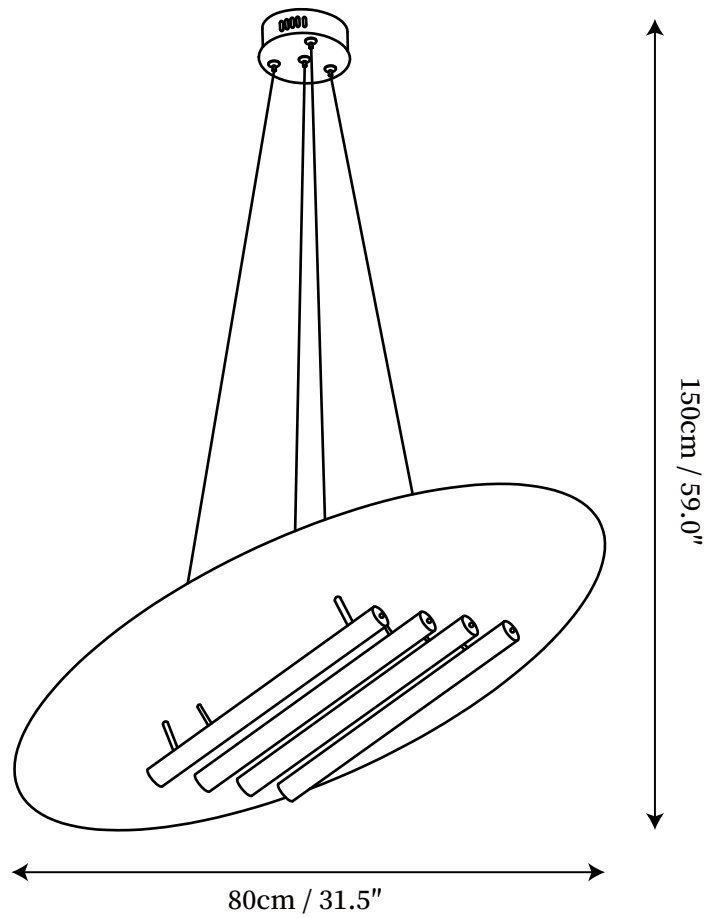

SPECIFICATION SHEET

SPECIFICATION DETAILS

*For custom options, consult factory for details

Fixture Dimensions	D 23.6" x H 59.0"
Light source	Integrated LED
Wattage	~5 W
Voltage	AC 110-240V
Color Temperature	3000K
CRI(Ra)	80CRI
Mounting	Ceiling
Driver Required	Yes
Optional Color Temps	Warm Light (3000K), Neutral Light (4500K), Cool Light (6000K)
LED Rated Life	30000 hours
Dimming	Dimming is not supported
Finishes	Gold.
Shade Details	White.
Material	Stainless steel, Acrylic.
Wire Length	59"
Wire Type	Black Coaxial Wire

SPECIFICATION SHEET

SPECIFICATION DETAILS

*For custom options, consult factory for details

Fixture Dimensions	D 31.5" x H 59.0"
Light source	Integrated LED
Wattage	~5 W
Voltage	AC 110-240V
Color Temperature	3000K
CRI(Ra)	80CRI
Mounting	Ceiling
Driver Required	Yes
Optional Color Temps	Warm Light (3000K), Neutral Light (4500K), Cool Light (6000K)
LED Rated Life	30000 hours
Dimming	Dimming is not supported
Finishes	Gold.
Shade Details	White.
Material	Stainless steel, Acrylic.
Wire Length	59"
Wire Type	Black Coaxial Wire