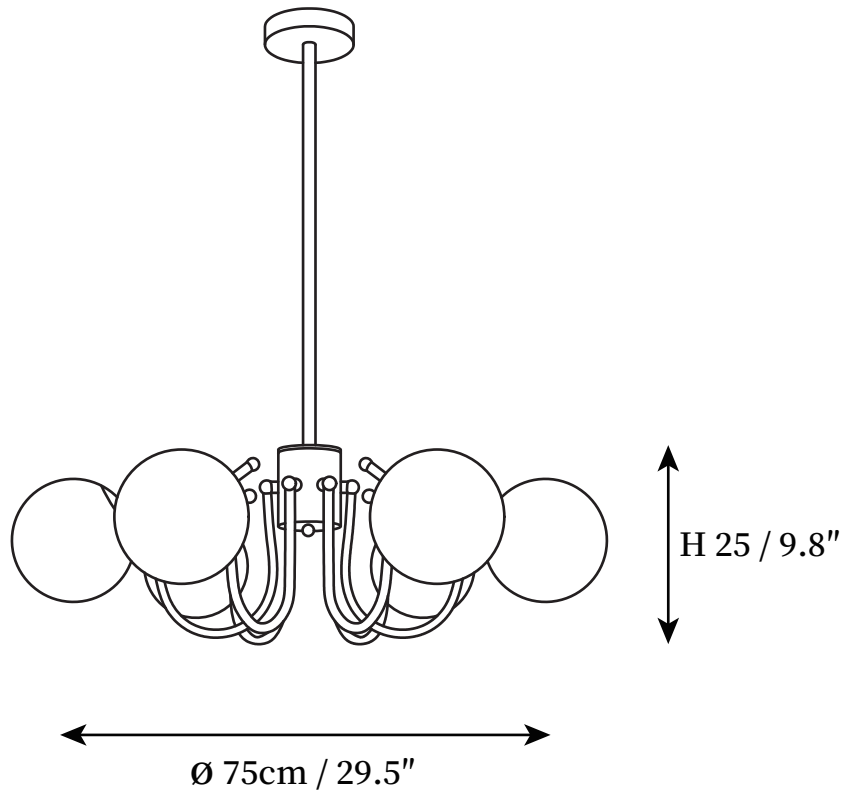

SPECIFICATION SHEET

SPECIFICATION DETAILS

*For custom options, consult factory for details

Fixture Dimensions	D 23.6" x H 7.9
Light source	E27
Wattage	Max 40W
Voltage	AC 110-240V
Color Temperature	Based on the purchase of light bulbs
CRI(Ra)	80CRI
Mounting	Ceiling
Driver Required	NO
Optional Color Temps	Buy bulbs as needed
LED Rated Life	Based on bulb life (we do not supply bulbs)
Dimming	Dimming is not supported
Finishes	Chrome.
Shade Details	White
Material	Metal, Glass.
Rod Length	19.7"
Rod Type	White / Chrome

SPECIFICATION SHEET

SPECIFICATION DETAILS

*For custom options, consult factory for details

Fixture Dimensions	D 29.5" x H 9.8"
Light source	E27
Wattage	Max 40W
Voltage	AC 110-240V
Color Temperature	Based on the purchase of light bulbs
CRI(Ra)	80CRI
Mounting	Ceiling
Driver Required	NO
Optional Color Temps	Buy bulbs as needed
LED Rated Life	Based on bulb life (we do not supply bulbs)
Dimming	Dimming is not supported
Finishes	Chrome.
Shade Details	White
Material	Metal, Glass.
Rod Length	19.7"
Rod Type	Chrome / Rod

SPECIFICATION SHEET

SPECIFICATION DETAILS

*For custom options, consult factory for details

Fixture Dimensions	D 29.5" x H 9.8"
Light source	E27
Wattage	Max 40W
Voltage	AC 110-240V
Color Temperature	Based on the purchase of light bulbs
CRI(Ra)	80CRI
Mounting	Ceiling
Driver Required	NO
Optional Color Temps	Buy bulbs as needed
LED Rated Life	Based on bulb life (we do not supply bulbs)
Dimming	Dimming is not supported
Finishes	Chrome.
Shade Details	White
Material	Metal, Glass.
Rod Length	19.7"
Rod Type	White / Chrome