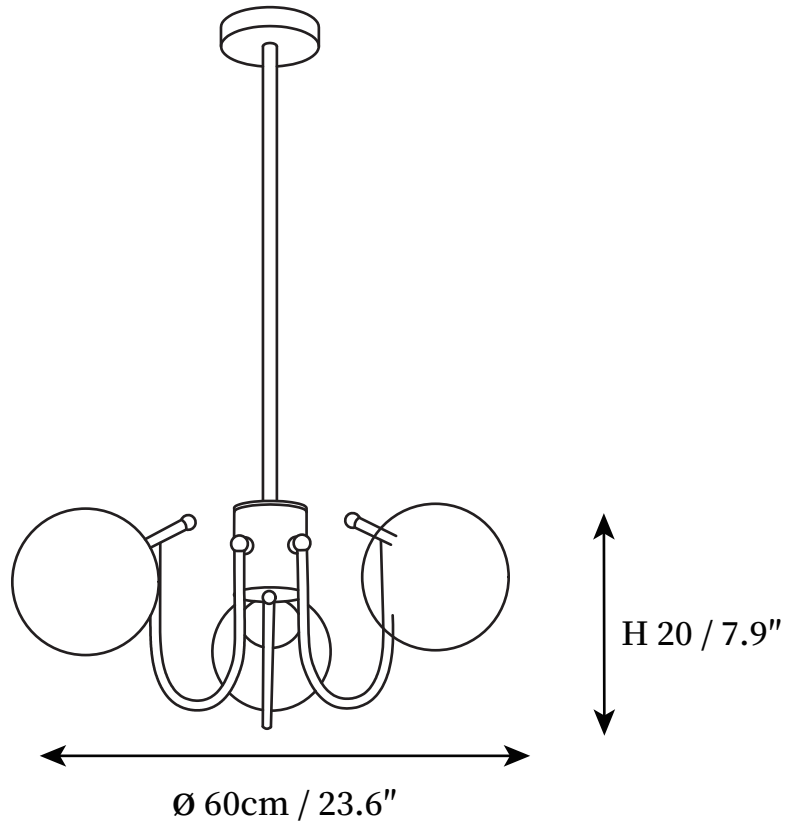

SPECIFICATION SHEET

SPECIFICATION DETAILS

*For custom options, consult factory for details

Fixture Dimensions	D 23.6" x H 7.9
Light source	E27
Wattage	Max 40W
Voltage	AC 110-240V
Color Temperature	Based on the purchase of light bulbs
CRI(Ra)	80CRI
Mounting	Ceiling
Driver Required	NO
Optional Color Temps	Buy bulbs as needed
LED Rated Life	Based on bulb life (we do not supply bulbs)
Dimming	Dimming is not supported
Finishes	Chrome.
Shade Details	White
Material	Metal, Glass.
Rod Length	19.7"
Rod Type	White / Chrome

SPECIFICATION SHEET

SPECIFICATION DETAILS

*For custom options, consult factory for details

Fixture Dimensions	D 29.5" x H 9.8"
Light source	E27
Wattage	Max 40W
Voltage	AC 110-240V
Color Temperature	Based on the purchase of light bulbs
CRI(Ra)	80CRI
Mounting	Ceiling
Driver Required	NO
Optional Color Temps	Buy bulbs as needed
LED Rated Life	Based on bulb life (we do not supply bulbs)
Dimming	Dimming is not supported
Finishes	Chrome.
Shade Details	White
Material	Metal, Glass.
Rod Length	19.7"
Rod Type	Chrome / Rod

SPECIFICATION SHEET

SPECIFICATION DETAILS

*For custom options, consult factory for details

Fixture Dimensions	D 29.5" x H 9.8"
Light source	E27
Wattage	Max 40W
Voltage	AC 110-240V
Color Temperature	Based on the purchase of light bulbs
CRI(Ra)	80CRI
Mounting	Ceiling
Driver Required	NO
Optional Color Temps	Buy bulbs as needed
LED Rated Life	Based on bulb life (we do not supply bulbs)
Dimming	Dimming is not supported
Finishes	Chrome.
Shade Details	White
Material	Metal, Glass.
Rod Length	19.7"
Rod Type	White / Chrome