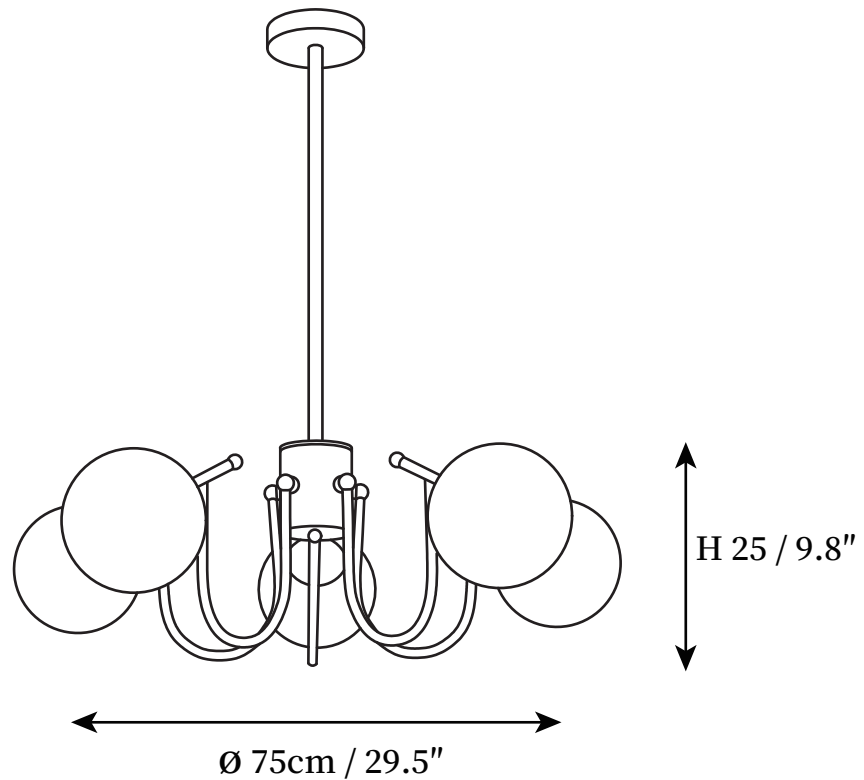

SPECIFICATION SHEET

SPECIFICATION DETAILS

*For custom options, consult factory for details

Fixture Dimensions	D 23.6" x H 7.9
Light source	E27
Wattage	Max 40W
Voltage	AC 110-240V
Color Temperature	Based on the purchase of light bulbs
CRI(Ra)	80CRI
Mounting	Ceiling
Driver Required	NO
Optional Color Temps	Buy bulbs as needed
LED Rated Life	Based on bulb life (we do not supply bulbs)
Dimming	Dimming is not supported
Finishes	Chrome.
Shade Details	White
Material	Metal, Glass.
Rod Length	19.7"
Rod Type	White / Chrome

SPECIFICATION SHEET

SPECIFICATION DETAILS

*For custom options, consult factory for details

Fixture Dimensions	D 29.5" x H 9.8"
Light source	E27
Wattage	Max 40W
Voltage	AC 110-240V
Color Temperature	Based on the purchase of light bulbs
CRI(Ra)	80CRI
Mounting	Ceiling
Driver Required	NO
Optional Color Temps	Buy bulbs as needed
LED Rated Life	Based on bulb life (we do not supply bulbs)
Dimming	Dimming is not supported
Finishes	Chrome.
Shade Details	White
Material	Metal, Glass.
Rod Length	19.7"
Rod Type	Chrome / Rod

SPECIFICATION SHEET

SPECIFICATION DETAILS

*For custom options, consult factory for details

Fixture Dimensions	D 29.5" x H 9.8"
Light source	E27
Wattage	Max 40W
Voltage	AC 110-240V
Color Temperature	Based on the purchase of light bulbs
CRI(Ra)	80CRI
Mounting	Ceiling
Driver Required	NO
Optional Color Temps	Buy bulbs as needed
LED Rated Life	Based on bulb life (we do not supply bulbs)
Dimming	Dimming is not supported
Finishes	Chrome.
Shade Details	White
Material	Metal, Glass.
Rod Length	19.7"
Rod Type	White / Chrome