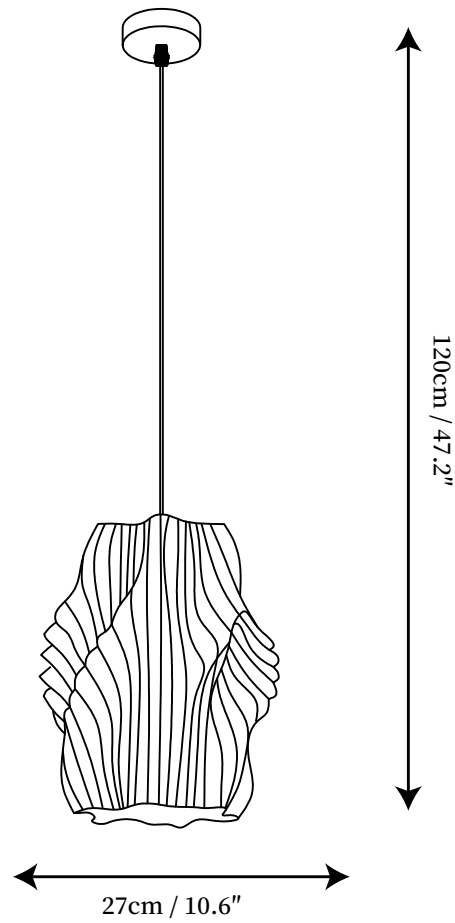

SPECIFICATION SHEET

SPECIFICATION DETAILS

*For custom options, consult factory for details

Fixture Dimensions	D 10.6" x H 47.2"
Light source	E27
Wattage	Max 40W
Voltage	AC 110-240V
Color Temperature	Based on the purchase of light bulbs
CRI(Ra)	80CRI
Mounting	Ceiling
Driver Required	NO
Optional Color Temps	Buy bulbs as needed
LED Rated Life	Based on bulb life (we do not supply bulbs)
Dimming	Dimming is not supported
Finishes	White
Glass Details	White
Material	Metal, Acrylic
Wire Length	59"
Wire Type	Black Coaxial Wire