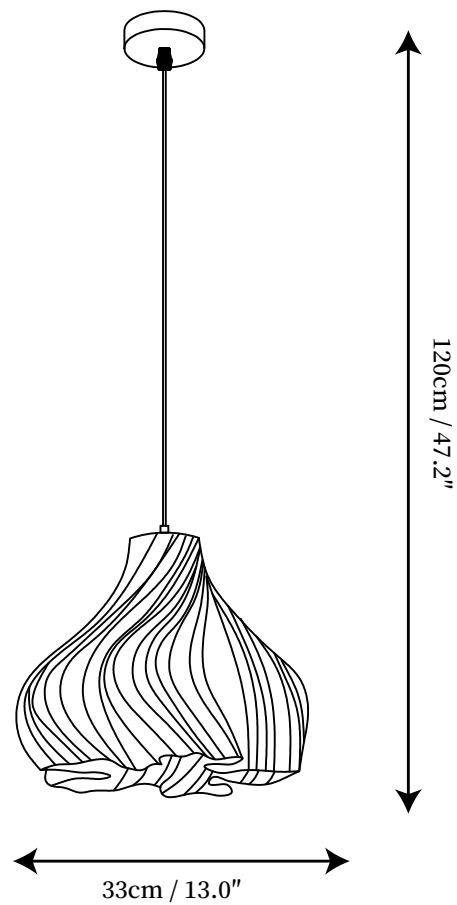

SPECIFICATION SHEET

SPECIFICATION DETAILS

*For custom options, consult factory for details

Fixture Dimensions	D 13.0" x H 47.2"
Light source	E27
Wattage	Max 40W
Voltage	AC 110-240V
Color Temperature	Based on the purchase of light bulbs
CRI(Ra)	80CRI
Mounting	Ceiling
Driver Required	NO
Optional Color Temps	Buy bulbs as needed
LED Rated Life	Based on bulb life (we do not supply bulbs)
Dimming	Dimming is not supported
Finishes	White
Glass Details	White
Material	Metal, Acrylic
Wire Length	59"
Wire Type	Black Coaxial Wire