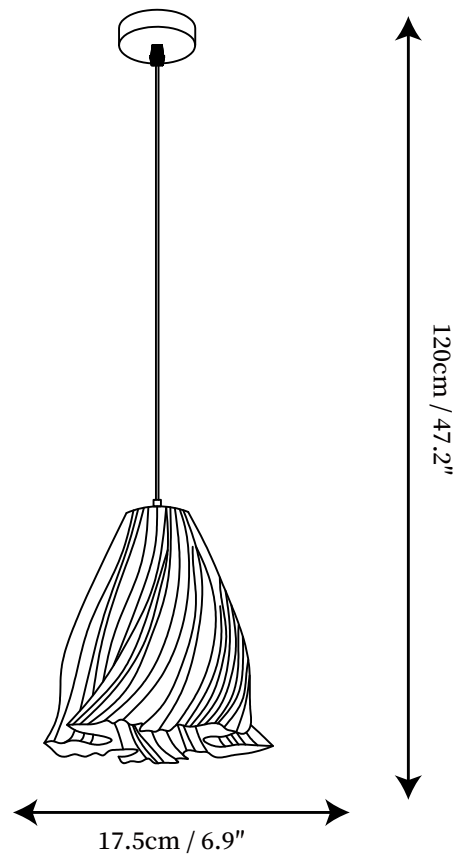

SPECIFICATION SHEET

SPECIFICATION DETAILS

*For custom options, consult factory for details

Fixture Dimensions	D 6.9" x H 47.2"
Light source	E27
Wattage	Max 40W
Voltage	AC 110-240V
Color Temperature	Based on the purchase of light bulbs
CRI(Ra)	80CRI
Mounting	Ceiling
Driver Required	NO
Optional Color Temps	Buy bulbs as needed
LED Rated Life	Based on bulb life (we do not supply bulbs)
Dimming	Dimming is not supported
Finishes	White
Glass Details	White
Material	Metal, Acrylic
Wire Length	59"
Wire Type	Black Coaxial Wire