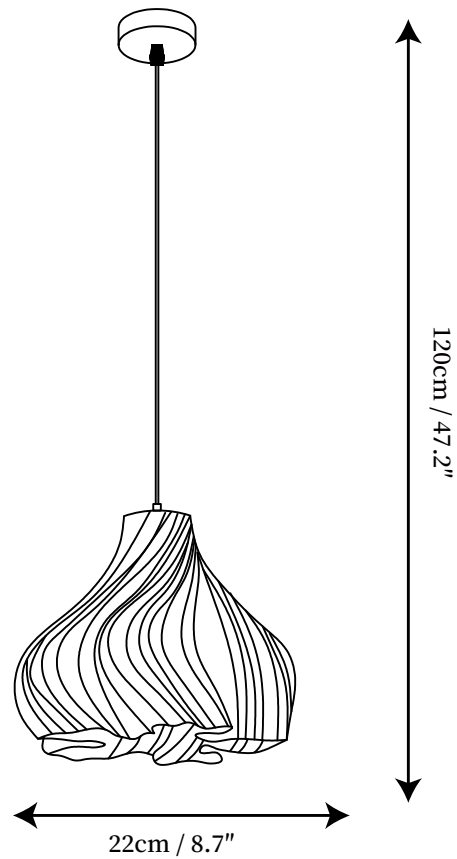

SPECIFICATION SHEET

SPECIFICATION DETAILS

*For custom options, consult factory for details

Fixture Dimensions	D 8.7" x H 47.2"
Light source	E27
Wattage	Max 40W
Voltage	AC 110-240V
Color Temperature	Based on the purchase of light bulbs
CRI(Ra)	80CRI
Mounting	Ceiling
Driver Required	NO
Optional Color Temps	Buy bulbs as needed
LED Rated Life	Based on bulb life (we do not supply bulbs)
Dimming	Dimming is not supported
Finishes	White
Glass Details	White
Material	Metal, Acrylic
Wire Length	59"
Wire Type	Black Coaxial Wire