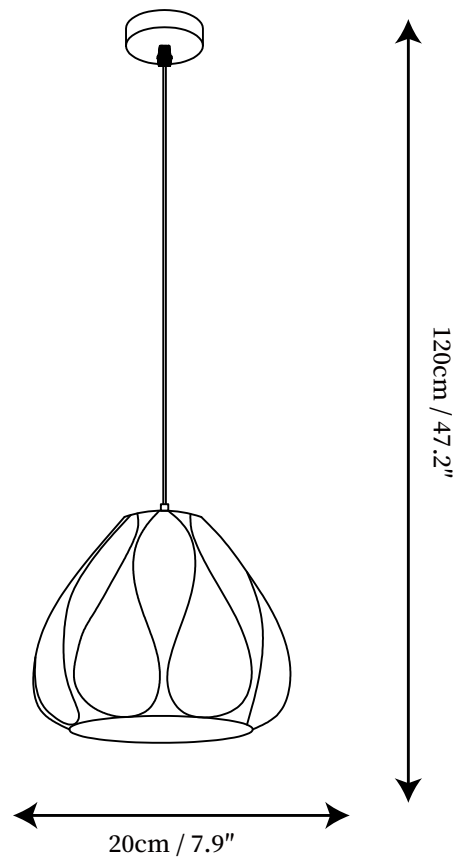

## SPECIFICATION DETAILS

\*For custom options, consult factory for details

<b>Fixture Dimensions</b>	D 5.1" x H 47.2"
<b>Light source</b>	E27
<b>Wattage</b>	Max 40W
<b>Voltage</b>	AC 110-240V
<b>Color Temperature</b>	Based on the purchase of light bulbs
<b>CRI(Ra)</b>	80CRI
<b>Mounting</b>	Ceiling
<b>Driver Required</b>	NO
<b>Optional Color Temps</b>	Buy bulbs as needed
<b>LED Rated Life</b>	Based on bulb life (we do not supply bulbs)
<b>Dimming</b>	Dimming is not supported
<b>Finishes</b>	White
<b>Glass Details</b>	White
<b>Material</b>	Metal, Acrylic
<b>Wire Length</b>	59"
<b>Wire Type</b>	Black Coaxial Wire

## SPECIFICATION DETAILS

\*For custom options, consult factory for details

<b>Fixture Dimensions</b>	D 7.9" x H 47.2"
<b>Light source</b>	E27
<b>Wattage</b>	Max 40W
<b>Voltage</b>	AC 110-240V
<b>Color Temperature</b>	Based on the purchase of light bulbs
<b>CRI(Ra)</b>	80CRI
<b>Mounting</b>	Ceiling
<b>Driver Required</b>	NO
<b>Optional Color Temps</b>	Buy bulbs as needed
<b>LED Rated Life</b>	Based on bulb life (we do not supply bulbs)
<b>Dimming</b>	Dimming is not supported
<b>Finishes</b>	White
<b>Glass Details</b>	White
<b>Material</b>	Metal, Acrylic
<b>Wire Length</b>	59"
<b>Wire Type</b>	Black Coaxial Wire

## SPECIFICATION DETAILS

\*For custom options, consult factory for details

<b>Fixture Dimensions</b>	D 11.8" x H 47.2"
<b>Light source</b>	E27
<b>Wattage</b>	Max 40W
<b>Voltage</b>	AC 110-240V
<b>Color Temperature</b>	Based on the purchase of light bulbs
<b>CRI(Ra)</b>	80CRI
<b>Mounting</b>	Ceiling
<b>Driver Required</b>	NO
<b>Optional Color Temps</b>	Buy bulbs as needed
<b>LED Rated Life</b>	Based on bulb life (we do not supply bulbs)
<b>Dimming</b>	Dimming is not supported
<b>Finishes</b>	White
<b>Glass Details</b>	White
<b>Material</b>	Metal, Acrylic
<b>Wire Length</b>	59"
<b>Wire Type</b>	Black Coaxial Wire