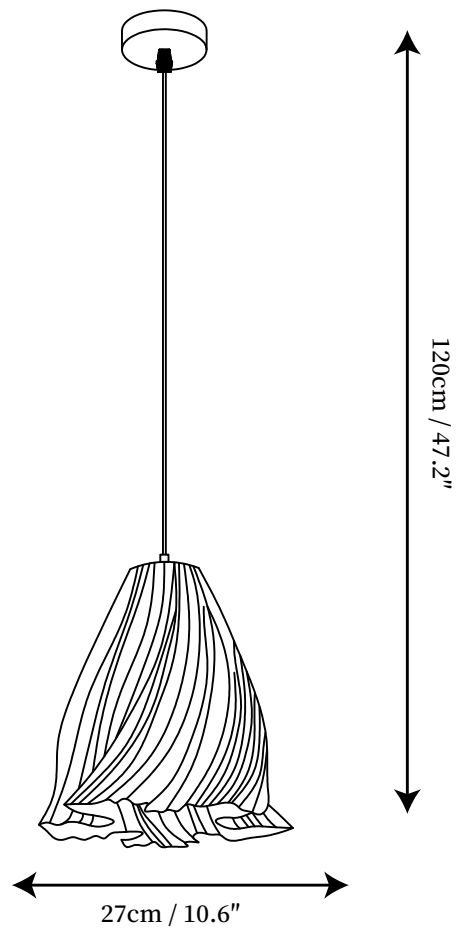

SPECIFICATION SHEET

SPECIFICATION DETAILS

*For custom options, consult factory for details

Fixture Dimensions	D10.6" x H 47.2"
Light source	E27
Wattage	Max 40W
Voltage	AC 110-240V
Color Temperature	Based on the purchase of light bulbs
CRI(Ra)	80CRI
Mounting	Ceiling
Driver Required	NO
Optional Color Temps	Buy bulbs as needed
LED Rated Life	Based on bulb life (we do not supply bulbs)
Dimming	Dimming is not supported
Finishes	White
Glass Details	White
Material	Metal, Acrylic
Wire Length	59"
Wire Type	Black Coaxial Wire