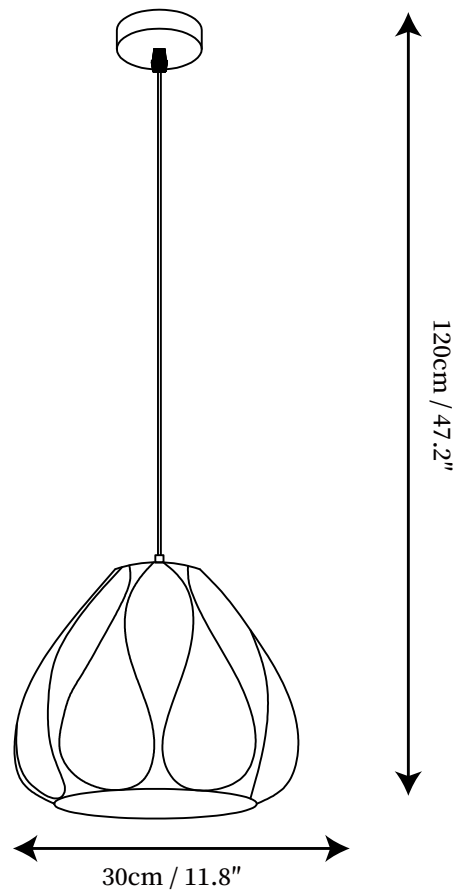

## SPECIFICATION DETAILS

\*For custom options, consult factory for details

<b>Fixture Dimensions</b>	D 5.1" x H 47.2"
<b>Light source</b>	E27
<b>Wattage</b>	Max 40W
<b>Voltage</b>	AC 110-240V
<b>Color Temperature</b>	Based on the purchase of light bulbs
<b>CRI(Ra)</b>	80CRI
<b>Mounting</b>	Ceiling
<b>Driver Required</b>	NO
<b>Optional Color Temps</b>	Buy bulbs as needed
<b>LED Rated Life</b>	Based on bulb life (we do not supply bulbs)
<b>Dimming</b>	Dimming is not supported
<b>Finishes</b>	White
<b>Glass Details</b>	White
<b>Material</b>	Metal, Acrylic
<b>Wire Length</b>	59"
<b>Wire Type</b>	Black Coaxial Wire

## SPECIFICATION DETAILS

\*For custom options, consult factory for details

<b>Fixture Dimensions</b>	D 7.9" x H 47.2"
<b>Light source</b>	E27
<b>Wattage</b>	Max 40W
<b>Voltage</b>	AC 110-240V
<b>Color Temperature</b>	Based on the purchase of light bulbs
<b>CRI(Ra)</b>	80CRI
<b>Mounting</b>	Ceiling
<b>Driver Required</b>	NO
<b>Optional Color Temps</b>	Buy bulbs as needed
<b>LED Rated Life</b>	Based on bulb life (we do not supply bulbs)
<b>Dimming</b>	Dimming is not supported
<b>Finishes</b>	White
<b>Glass Details</b>	White
<b>Material</b>	Metal, Acrylic
<b>Wire Length</b>	59"
<b>Wire Type</b>	Black Coaxial Wire

## SPECIFICATION DETAILS

\*For custom options, consult factory for details

<b>Fixture Dimensions</b>	D 11.8" x H 47.2"
<b>Light source</b>	E27
<b>Wattage</b>	Max 40W
<b>Voltage</b>	AC 110-240V
<b>Color Temperature</b>	Based on the purchase of light bulbs
<b>CRI(Ra)</b>	80CRI
<b>Mounting</b>	Ceiling
<b>Driver Required</b>	NO
<b>Optional Color Temps</b>	Buy bulbs as needed
<b>LED Rated Life</b>	Based on bulb life (we do not supply bulbs)
<b>Dimming</b>	Dimming is not supported
<b>Finishes</b>	White
<b>Glass Details</b>	White
<b>Material</b>	Metal, Acrylic
<b>Wire Length</b>	59"
<b>Wire Type</b>	Black Coaxial Wire