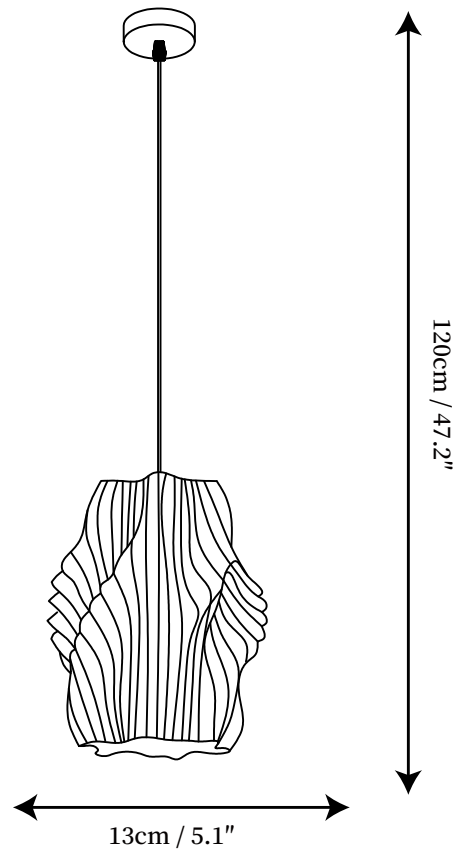

## SPECIFICATION DETAILS

\*For custom options, consult factory for details

<b>Fixture Dimensions</b>	D 5.1" x H 47.2"
<b>Light source</b>	E27
<b>Wattage</b>	Max 40W
<b>Voltage</b>	AC 110-240V
<b>Color Temperature</b>	Based on the purchase of light bulbs
<b>CRI(Ra)</b>	80CRI
<b>Mounting</b>	Ceiling
<b>Driver Required</b>	NO
<b>Optional Color Temps</b>	Buy bulbs as needed
<b>LED Rated Life</b>	Based on bulb life (we do not supply bulbs)
<b>Dimming</b>	Dimming is not supported
<b>Finishes</b>	White
<b>Glass Details</b>	White
<b>Material</b>	Metal, Acrylic
<b>Wire Length</b>	59"
<b>Wire Type</b>	Black Coaxial Wire

## SPECIFICATION DETAILS

\*For custom options, consult factory for details

<b>Fixture Dimensions</b>	D 7.9" x H 47.2"
<b>Light source</b>	E27
<b>Wattage</b>	Max 40W
<b>Voltage</b>	AC 110-240V
<b>Color Temperature</b>	Based on the purchase of light bulbs
<b>CRI(Ra)</b>	80CRI
<b>Mounting</b>	Ceiling
<b>Driver Required</b>	NO
<b>Optional Color Temps</b>	Buy bulbs as needed
<b>LED Rated Life</b>	Based on bulb life (we do not supply bulbs)
<b>Dimming</b>	Dimming is not supported
<b>Finishes</b>	White
<b>Glass Details</b>	White
<b>Material</b>	Metal, Acrylic
<b>Wire Length</b>	59"
<b>Wire Type</b>	Black Coaxial Wire

## SPECIFICATION DETAILS

\*For custom options, consult factory for details

<b>Fixture Dimensions</b>	D 11.8" x H 47.2"
<b>Light source</b>	E27
<b>Wattage</b>	Max 40W
<b>Voltage</b>	AC 110-240V
<b>Color Temperature</b>	Based on the purchase of light bulbs
<b>CRI(Ra)</b>	80CRI
<b>Mounting</b>	Ceiling
<b>Driver Required</b>	NO
<b>Optional Color Temps</b>	Buy bulbs as needed
<b>LED Rated Life</b>	Based on bulb life (we do not supply bulbs)
<b>Dimming</b>	Dimming is not supported
<b>Finishes</b>	White
<b>Glass Details</b>	White
<b>Material</b>	Metal, Acrylic
<b>Wire Length</b>	59"
<b>Wire Type</b>	Black Coaxial Wire