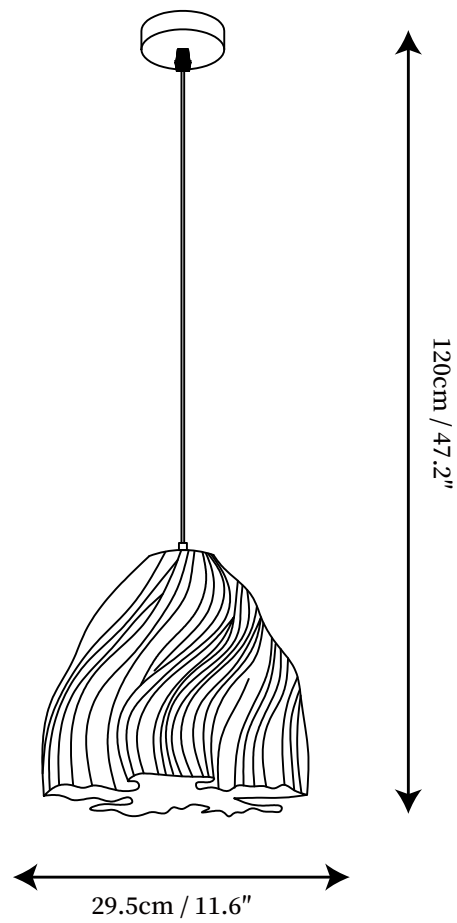

SPECIFICATION SHEET

SPECIFICATION DETAILS

*For custom options, consult factory for details

Fixture Dimensions	D11.6" x H 47.2"
Light source	E27
Wattage	Max 40W
Voltage	AC 110-240V
Color Temperature	Based on the purchase of light bulbs
CRI(Ra)	80CRI
Mounting	Ceiling
Driver Required	NO
Optional Color Temps	Buy bulbs as needed
LED Rated Life	Based on bulb life (we do not supply bulbs)
Dimming	Dimming is not supported
Finishes	White
Glass Details	White
Material	Metal, Acrylic
Wire Length	59"
Wire Type	Black Coaxial Wire