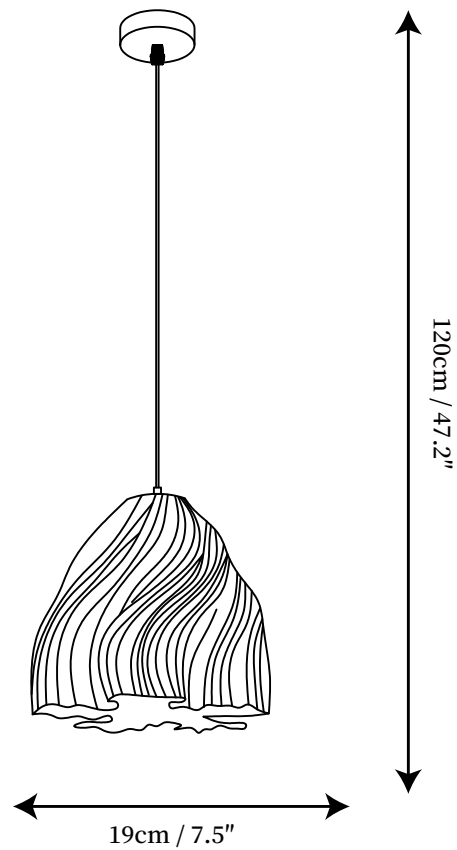

SPECIFICATION SHEET

SPECIFICATION DETAILS

*For custom options, consult factory for details

Fixture Dimensions	D 7.5" x H 47.2"
Light source	E27
Wattage	Max 40W
Voltage	AC 110-240V
Color Temperature	Based on the purchase of light bulbs
CRI(Ra)	80CRI
Mounting	Ceiling
Driver Required	NO
Optional Color Temps	Buy bulbs as needed
LED Rated Life	Based on bulb life (we do not supply bulbs)
Dimming	Dimming is not supported
Finishes	White
Glass Details	White
Material	Metal, Acrylic
Wire Length	59"
Wire Type	Black Coaxial Wire