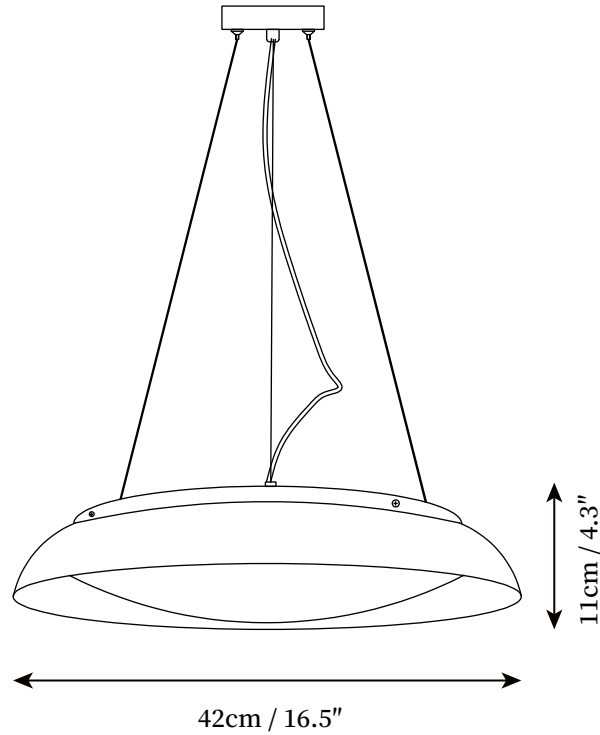

SPECIFICATION SHEET

SPECIFICATION DETAILS

*For custom options, consult factory for details

Fixture Dimensions	D 16.5" x H 4.3" (Power 30w) D 20.5" x H 4.3" (Power 40w)
Light source	Integrated LED
Wattage	~ 30W
Voltage	AC 110-240V
Dimming	Not supported
CRI(Ra)	90+ CRI
Mounting	Hardwired.
LED Rated Life	30000 hours
Color Temperature	Warm Light (3000K), Neutral Light (4000K), Cool Light (6000K)
Control method	Compatible with common wall switches (not included)
Finishes	Black.
Shadow Details	White.
Material	Aluminum, Acrylic
Wire Length	The standard length of the cord is 59" (150 cm), the length is adjustable.