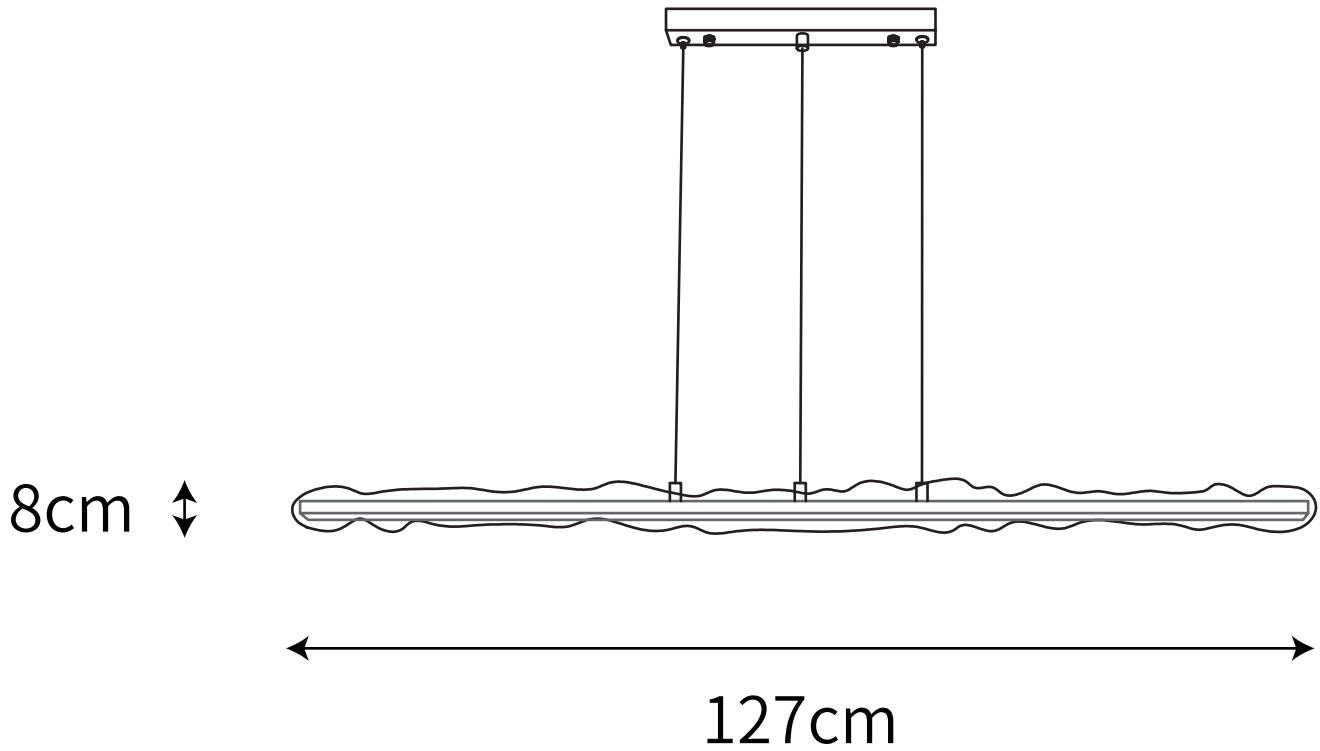

SPECIFICATION SHEET

SPECIFICATION DETAILS

*For custom options, consult factory for details

Fixture Dimensions	L 35.4" x H 3.1" / L 50" x H 3.1"
Light source	Integrated LED
Wattage	~10 W
Voltage	AC 110-240V
Color Temperature	3000k
CRI(Ra)	80CRI
Mounting	Ceiling
Driver Required	Yes
Optional Color Temps	Warm Light (3000K), Neutral Light (4000K), Cool Light (6000K)
LED Rated Life	30000 hours
Dimming	Dimming is not supported
Finishes	Black, Gold
Shade Details	Black, Opaque
Material	Brass, Glass
Wire Length	59"
Wire Type	Clear Coaxial Wire