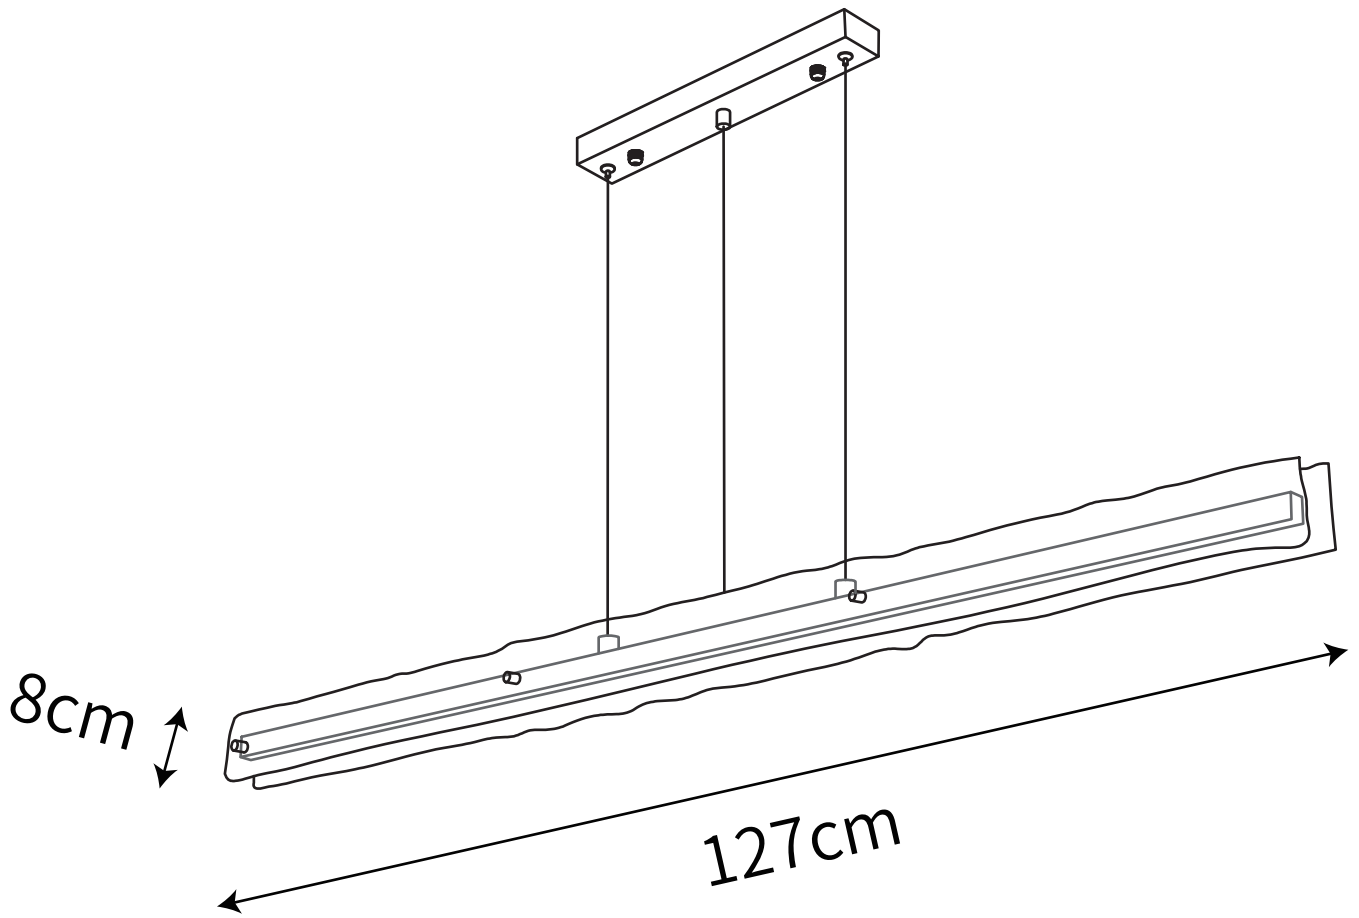

SPECIFICATION SHEET

SPECIFICATION DETAILS

*For custom options, consult factory for details

Fixture Dimensions	L 35.4" x H 3.1" / L 50" x H 3.1"
Light source	Integrated LED
Wattage	~10 W
Voltage	AC 110-240V
Color Temperature	3000k
CRI(Ra)	80CRI
Mounting	Ceiling
Driver Required	Yes
Optional Color Temps	Warm Light (3000K), Neutral Light (4000K), Cool Light (6000K)
LED Rated Life	30000 hours
Dimming	Dimming is not supported
Finishes	Black, Gold
Shade Details	Black, Opaque
Material	Brass, Glass
Wire Length	59"
Wire Type	Clear Coaxial Wire