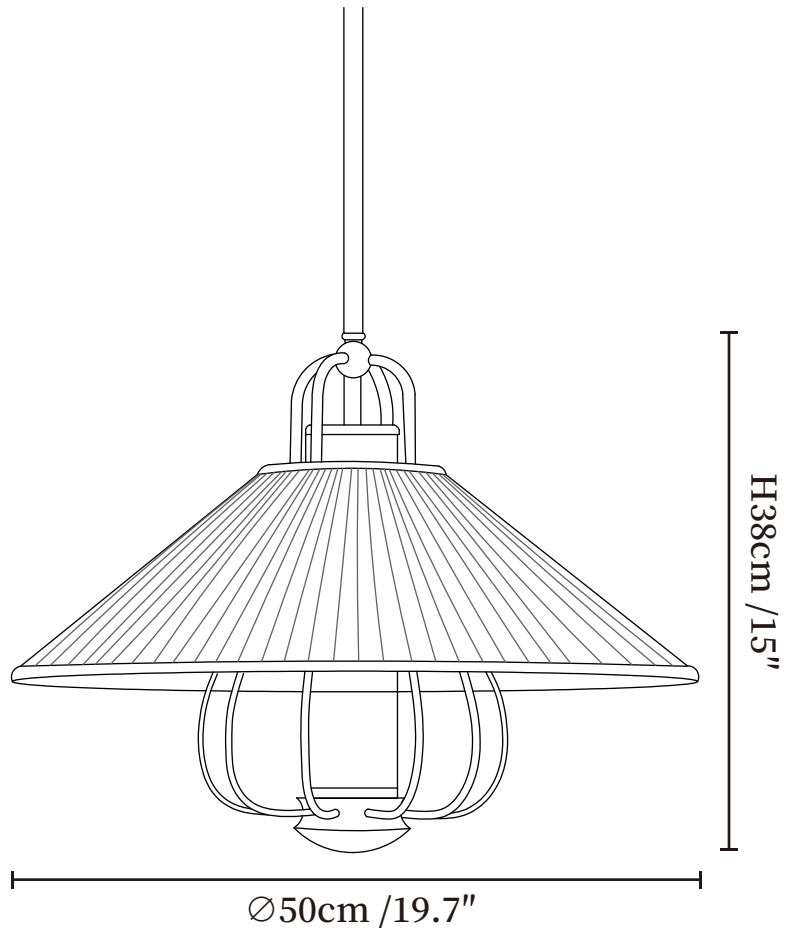

## SPECIFICATION DETAILS

\*For custom options, consult factory for details

|                           |                                                               |
|---------------------------|---------------------------------------------------------------|
| <b>Fixture Dimensions</b> | Ø 19.7" x H 15"                                               |
| <b>Light source</b>       | Integrated LED                                                |
| <b>Wattage</b>            | ~ 5W                                                          |
| <b>Voltage</b>            | AC 110-240V                                                   |
| <b>Dimming</b>            | Not supported                                                 |
| <b>CRI(Ra)</b>            | 90+ CRI                                                       |
| <b>Mounting</b>           | Hardwired.                                                    |
| <b>LED Rated Life</b>     | 30000 hours                                                   |
| <b>Color Temperature</b>  | Warm Light (3000K), Neutral Light (4000K), Cool Light (6000K) |
| <b>Control method</b>     | Compatible with common wall switches (not included)           |
| <b>Finishes</b>           | Gold.                                                         |
| <b>Shadow Details</b>     | Beige.                                                        |
| <b>Material</b>           | Fabric, Metal.                                                |
| <b>Rod Length</b>         | Suspension rod is 19.7", and can be spliced as needed.        |