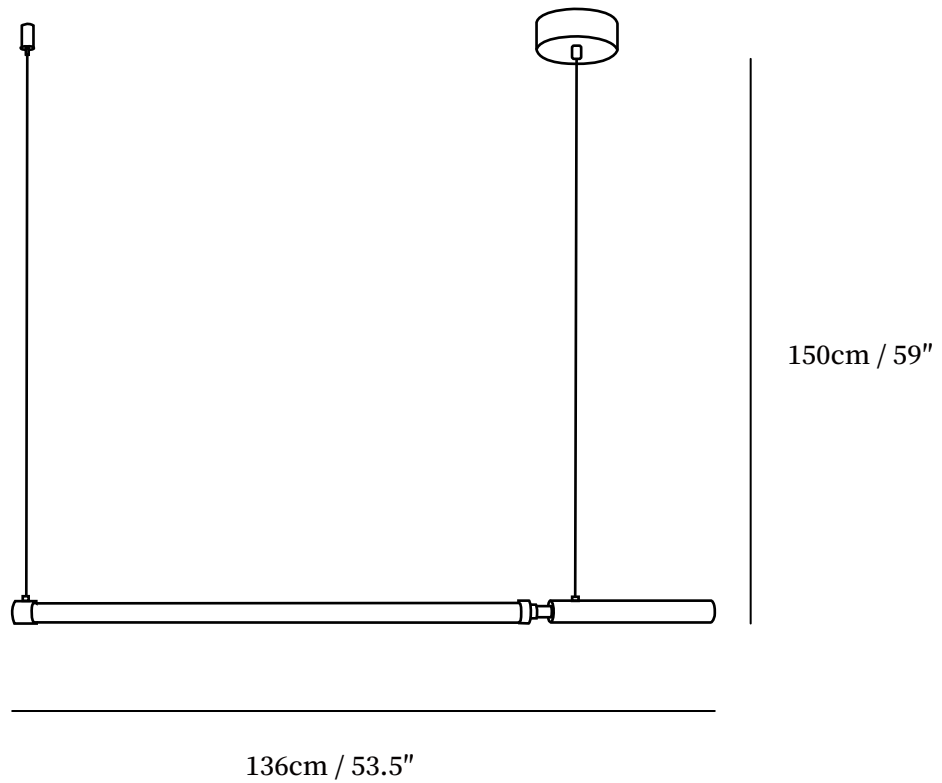

## SPECIFICATION DETAILS

\*For custom options, consult factory for details

<b>Fixture Dimensions</b>	Ø 49.2" x H 59"
<b>Light source</b>	Integrated LED
<b>Wattage</b>	~5 W
<b>Voltage</b>	AC 110-240V
<b>Color Temperature</b>	3000K
<b>CRI(Ra)</b>	80CRI
<b>Mounting</b>	Ceiling
<b>Driver Required</b>	Yes
<b>Optional Color Temps</b>	Warm Light (3000K), Neutral Light (4500K), Cool Light (6000K)
<b>LED Rated Life</b>	30000 hours
<b>Dimming</b>	Dimming is not supported
<b>Finishes</b>	Nickel.
<b>Shade Details</b>	White.
<b>Material</b>	Metal, Glass.
<b>Wire Length</b>	59"
<b>Wire Type</b>	Black Coaxial Wire

## SPECIFICATION DETAILS

\*For custom options, consult factory for details

<b>Fixture Dimensions</b>	Ø 53.5" x H 59"
<b>Light source</b>	Integrated LED
<b>Wattage</b>	~5 W
<b>Voltage</b>	AC 110-240V
<b>Color Temperature</b>	3000K
<b>CRI(Ra)</b>	80CRI
<b>Mounting</b>	Ceiling
<b>Driver Required</b>	Yes
<b>Optional Color Temps</b>	Warm Light (3000K), Neutral Light (4500K), Cool Light (6000K)
<b>LED Rated Life</b>	30000 hours
<b>Dimming</b>	Dimming is not supported
<b>Finishes</b>	Nickel.
<b>Shade Details</b>	White.
<b>Material</b>	Metal, Glass.
<b>Wire Length</b>	59"
<b>Wire Type</b>	Black Coaxial Wire

## SPECIFICATION DETAILS

\*For custom options, consult factory for details

<b>Fixture Dimensions</b>	Ø 65.4" x H 59"
<b>Light source</b>	Integrated LED
<b>Wattage</b>	~5 W
<b>Voltage</b>	AC 110-240V
<b>Color Temperature</b>	3000K
<b>CRI(Ra)</b>	80CRI
<b>Mounting</b>	Ceiling
<b>Driver Required</b>	Yes
<b>Optional Color Temps</b>	Warm Light (3000K), Neutral Light (4500K), Cool Light (6000K)
<b>LED Rated Life</b>	30000 hours
<b>Dimming</b>	Dimming is not supported
<b>Finishes</b>	Nickel.
<b>Shade Details</b>	White.
<b>Material</b>	Metal, Glass.
<b>Wire Length</b>	59"
<b>Wire Type</b>	Black Coaxial Wire