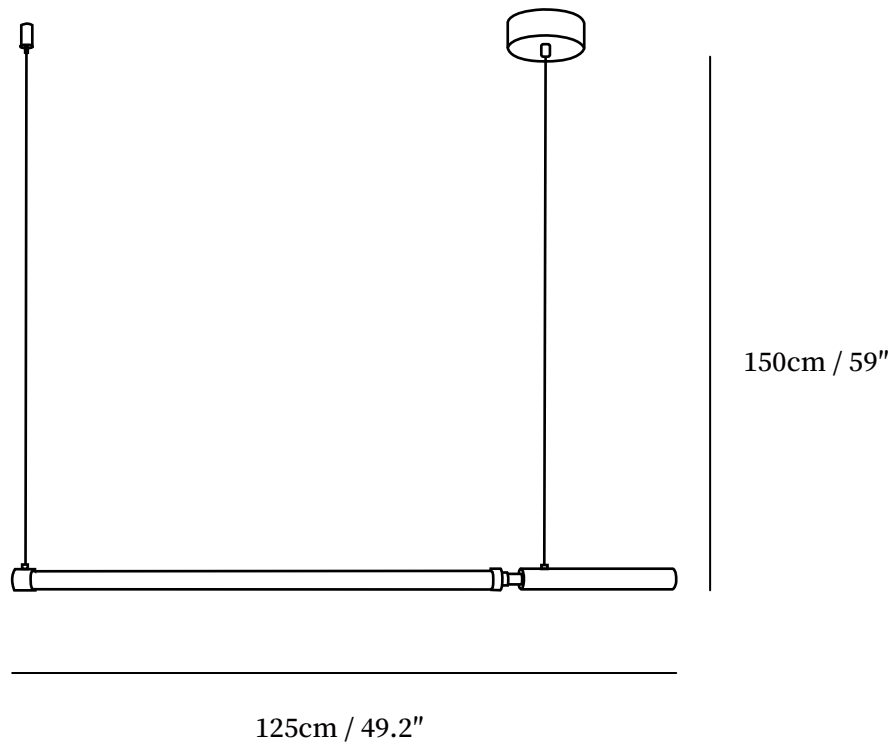

## SPECIFICATION DETAILS

\*For custom options, consult factory for details

<b>Fixture Dimensions</b>	Ø 49.2" x H 59"
<b>Light source</b>	Integrated LED
<b>Wattage</b>	~5 W
<b>Voltage</b>	AC 110-240V
<b>Color Temperature</b>	3000K
<b>CRI(Ra)</b>	80CRI
<b>Mounting</b>	Ceiling
<b>Driver Required</b>	Yes
<b>Optional Color Temps</b>	Warm Light (3000K), Neutral Light (4500K), Cool Light (6000K)
<b>LED Rated Life</b>	30000 hours
<b>Dimming</b>	Dimming is not supported
<b>Finishes</b>	Nickel.
<b>Shade Details</b>	White.
<b>Material</b>	Metal, Glass.
<b>Wire Length</b>	59"
<b>Wire Type</b>	Black Coaxial Wire

## SPECIFICATION DETAILS

\*For custom options, consult factory for details

<b>Fixture Dimensions</b>	Ø 53.5" x H 59"
<b>Light source</b>	Integrated LED
<b>Wattage</b>	~5 W
<b>Voltage</b>	AC 110-240V
<b>Color Temperature</b>	3000K
<b>CRI(Ra)</b>	80CRI
<b>Mounting</b>	Ceiling
<b>Driver Required</b>	Yes
<b>Optional Color Temps</b>	Warm Light (3000K), Neutral Light (4500K), Cool Light (6000K)
<b>LED Rated Life</b>	30000 hours
<b>Dimming</b>	Dimming is not supported
<b>Finishes</b>	Nickel.
<b>Shade Details</b>	White.
<b>Material</b>	Metal, Glass.
<b>Wire Length</b>	59"
<b>Wire Type</b>	Black Coaxial Wire

## SPECIFICATION DETAILS

\*For custom options, consult factory for details

<b>Fixture Dimensions</b>	Ø 65.4" x H 59"
<b>Light source</b>	Integrated LED
<b>Wattage</b>	~5 W
<b>Voltage</b>	AC 110-240V
<b>Color Temperature</b>	3000K
<b>CRI(Ra)</b>	80CRI
<b>Mounting</b>	Ceiling
<b>Driver Required</b>	Yes
<b>Optional Color Temps</b>	Warm Light (3000K), Neutral Light (4500K), Cool Light (6000K)
<b>LED Rated Life</b>	30000 hours
<b>Dimming</b>	Dimming is not supported
<b>Finishes</b>	Nickel.
<b>Shade Details</b>	White.
<b>Material</b>	Metal, Glass.
<b>Wire Length</b>	59"
<b>Wire Type</b>	Black Coaxial Wire