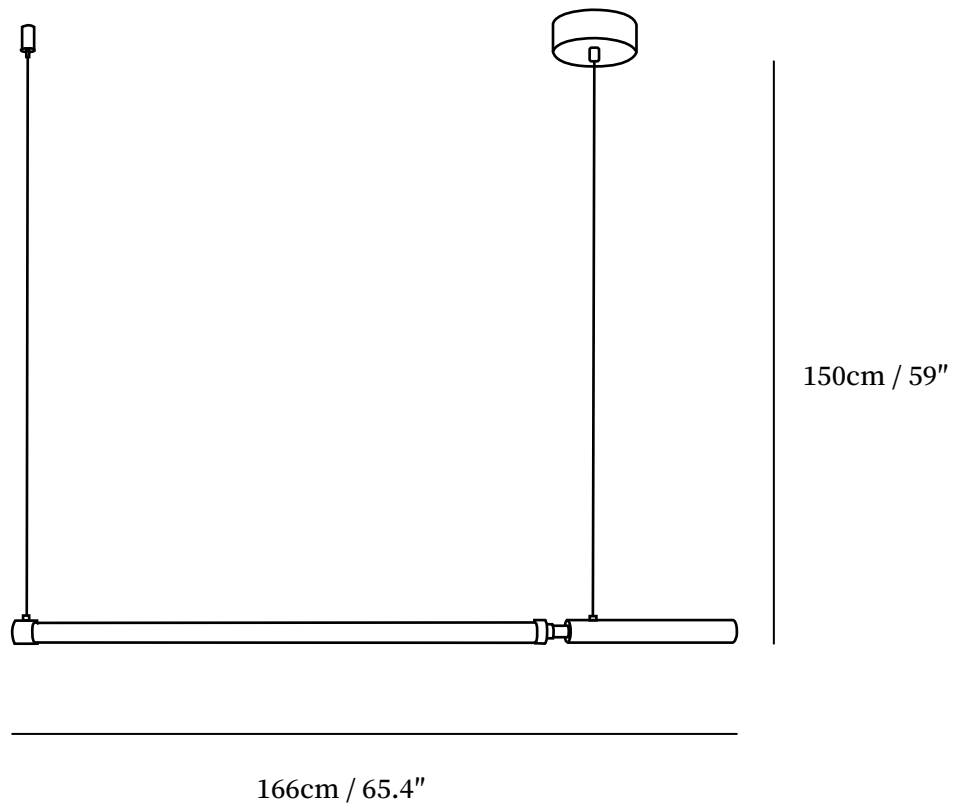

## SPECIFICATION DETAILS

\*For custom options, consult factory for details

<b>Fixture Dimensions</b>	Ø 49.2" x H 59"
<b>Light source</b>	Integrated LED
<b>Wattage</b>	~5 W
<b>Voltage</b>	AC 110-240V
<b>Color Temperature</b>	3000K
<b>CRI(Ra)</b>	80CRI
<b>Mounting</b>	Ceiling
<b>Driver Required</b>	Yes
<b>Optional Color Temps</b>	Warm Light (3000K), Neutral Light (4500K), Cool Light (6000K)
<b>LED Rated Life</b>	30000 hours
<b>Dimming</b>	Dimming is not supported
<b>Finishes</b>	Nickel.
<b>Shade Details</b>	White.
<b>Material</b>	Metal, Glass.
<b>Wire Length</b>	59"
<b>Wire Type</b>	Black Coaxial Wire

## SPECIFICATION DETAILS

\*For custom options, consult factory for details

<b>Fixture Dimensions</b>	Ø 53.5" x H 59"
<b>Light source</b>	Integrated LED
<b>Wattage</b>	~5 W
<b>Voltage</b>	AC 110-240V
<b>Color Temperature</b>	3000K
<b>CRI(Ra)</b>	80CRI
<b>Mounting</b>	Ceiling
<b>Driver Required</b>	Yes
<b>Optional Color Temps</b>	Warm Light (3000K), Neutral Light (4500K), Cool Light (6000K)
<b>LED Rated Life</b>	30000 hours
<b>Dimming</b>	Dimming is not supported
<b>Finishes</b>	Nickel.
<b>Shade Details</b>	White.
<b>Material</b>	Metal, Glass.
<b>Wire Length</b>	59"
<b>Wire Type</b>	Black Coaxial Wire

## SPECIFICATION DETAILS

\*For custom options, consult factory for details

<b>Fixture Dimensions</b>	Ø 65.4" x H 59"
<b>Light source</b>	Integrated LED
<b>Wattage</b>	~5 W
<b>Voltage</b>	AC 110-240V
<b>Color Temperature</b>	3000K
<b>CRI(Ra)</b>	80CRI
<b>Mounting</b>	Ceiling
<b>Driver Required</b>	Yes
<b>Optional Color Temps</b>	Warm Light (3000K), Neutral Light (4500K), Cool Light (6000K)
<b>LED Rated Life</b>	30000 hours
<b>Dimming</b>	Dimming is not supported
<b>Finishes</b>	Nickel.
<b>Shade Details</b>	White.
<b>Material</b>	Metal, Glass.
<b>Wire Length</b>	59"
<b>Wire Type</b>	Black Coaxial Wire