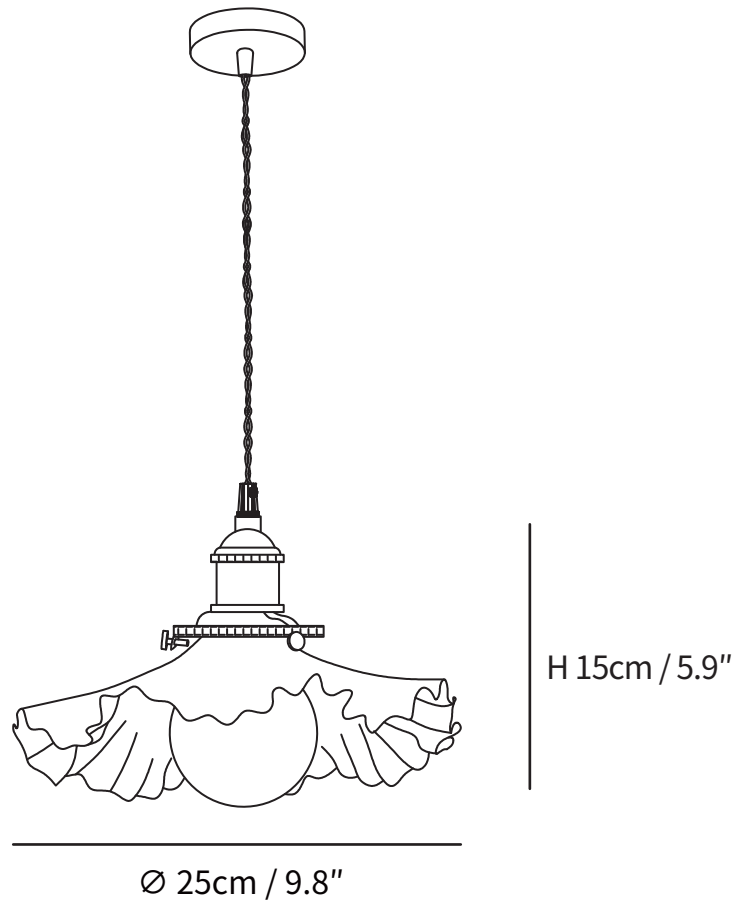

## SPECIFICATION DETAILS

\*For custom options, consult factory for details

<b>Fixture Dimensions</b>	D 9.8" x H 5.9"
<b>Light source</b>	E26 or E27
<b>Wattage</b>	40W
<b>Voltage</b>	AC 110-240V
<b>Color Temperature</b>	Based on the purchase of light bulbs
<b>CRI(Ra)</b>	80CRI
<b>Mounting</b>	Ceiling
<b>Driver Required</b>	NO
<b>Optional Color Temps</b>	Buy bulbs as needed
<b>LED Rated Life</b>	Based on bulb life (we do not supply bulbs)
<b>Dimming</b>	Dimming is not supported
<b>Finishes</b>	White
<b>Glass Details</b>	White
<b>Material</b>	Brass, Glass
<b>Wire Length</b>	59"
<b>Wire Type</b>	Black Coaxial Wire