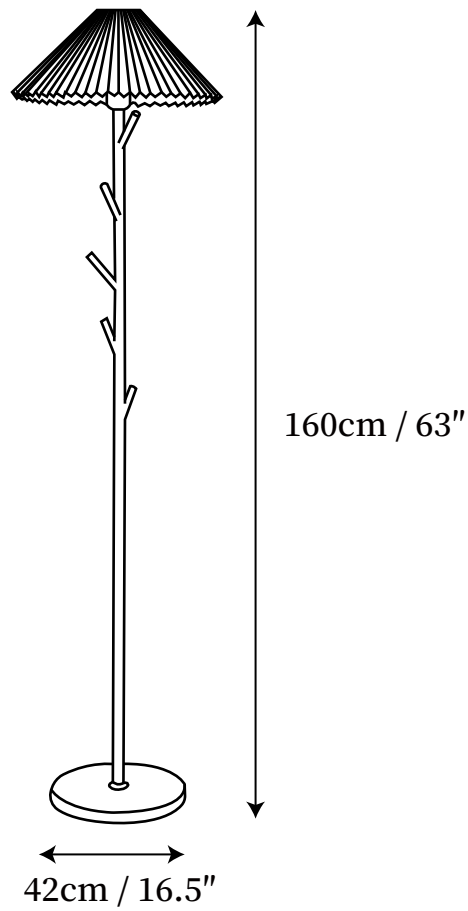

## SPECIFICATION DETAILS

\*For custom options, consult factory for details

<b>Fixture Dimensions</b>	W 16.5" x H 63"
<b>Light source</b>	E27
<b>Wattage</b>	Max 40W
<b>Voltage</b>	AC 110-240V
<b>Color Temperature</b>	Based on the purchase of light bulbs
<b>CRI(Ra)</b>	80CRI
<b>Mounting</b>	Floor
<b>Driver Required</b>	NO
<b>Optional Color Temps</b>	Buy bulbs as needed
<b>LED Rated Life</b>	Based on bulb life (we do not supply bulbs)
<b>Dimming</b>	Dimming is not supported
<b>Finishes</b>	Gold, Black, Gold.
<b>Shade Details</b>	White.
<b>Material</b>	Metal, Marble, Fabric.
<b>Wire Length</b>	98.4"
<b>Wire Type</b>	Wire with switch plug.