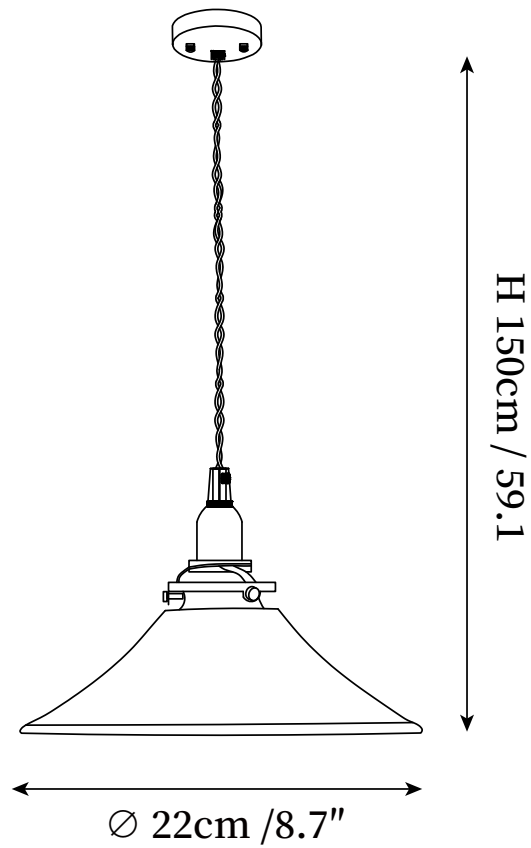

SPECIFICATION SHEET

SPECIFICATION DETAILS

*For custom options, consult factory for details

Fixture Dimensions	D 8.7" x H 59
Light source	E14. (bulb not included).
Wattage	MAX 15W incandescent bulb or LED equivalent.
Voltage	AC 110-240V
Mounting	Hardwired.
Dimming	Compatible with dimmable bulbs (bulb not included)
Control method	Compatible with common wall switches (not included)
Finishes	Brass.
Shade Details	Amber.
Material	Brass, Glass
Wire Length	The standard length of the cord is 59" (150 cm), the length is adjustable.