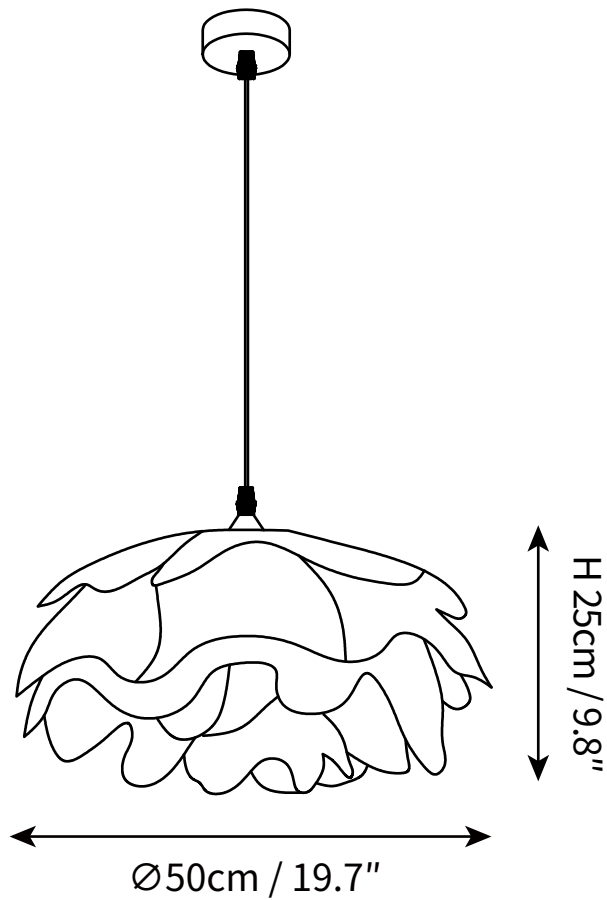

SPECIFICATION SHEET

SPECIFICATION DETAILS

*For custom options, consult factory for details

Fixture Dimensions	Ø 16.5" x H 9.1"
Light source	E27
Wattage	Max 40W
Voltage	AC 110-240V
Color Temperature	Based on the purchase of light bulbs
CRI(Ra)	80CRI
Mounting	Ceiling
Driver Required	NO
Optional Color Temps	Buy bulbs as needed
LED Rated Life	Based on bulb life (we do not supply bulbs)
Dimming	Dimming is not supported
Finishes	White
Glass Details	White
Material	Metal, Acrylic.
Wire Length	59"
Wire Type	White Coaxial Wire

SPECIFICATION SHEET

SPECIFICATION DETAILS

*For custom options, consult factory for details

Fixture Dimensions	Ø 19.7" x H 9.8"
Light source	E27
Wattage	Max 40W
Voltage	AC 110-240V
Color Temperature	Based on the purchase of light bulbs
CRI(Ra)	80CRI
Mounting	Ceiling
Driver Required	NO
Optional Color Temps	Buy bulbs as needed
LED Rated Life	Based on bulb life (we do not supply bulbs)
Dimming	Dimming is not supported
Finishes	White
Glass Details	White
Material	Metal, Acrylic.
Wire Length	59"
Wire Type	White Coaxial Wire

SPECIFICATION SHEET

SPECIFICATION DETAILS

*For custom options, consult factory for details

Fixture Dimensions	Ø 23.6" x H 9.8"
Light source	E27
Wattage	Max 40W
Voltage	AC 110-240V
Color Temperature	Based on the purchase of light bulbs
CRI(Ra)	80CRI
Mounting	Ceiling
Driver Required	NO
Optional Color Temps	Buy bulbs as needed
LED Rated Life	Based on bulb life (we do not supply bulbs)
Dimming	Dimming is not supported
Finishes	White
Glass Details	White
Material	Metal, Acrylic.
Wire Length	59"
Wire Type	White Coaxial Wire