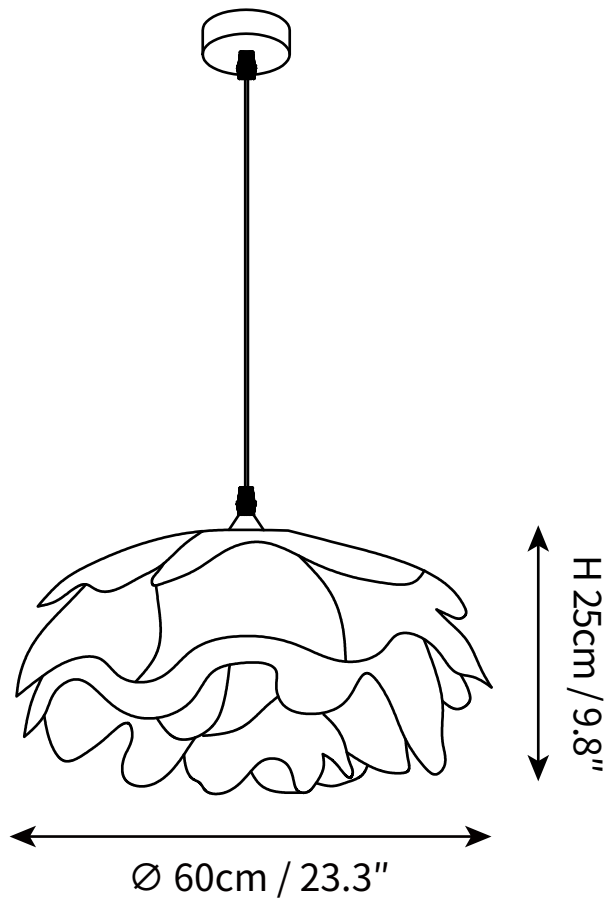

SPECIFICATION SHEET

SPECIFICATION DETAILS

*For custom options, consult factory for details

Fixture Dimensions	Ø 16.5" x H 9.1"
Light source	E27
Wattage	Max 40W
Voltage	AC 110-240V
Color Temperature	Based on the purchase of light bulbs
CRI(Ra)	80CRI
Mounting	Ceiling
Driver Required	NO
Optional Color Temps	Buy bulbs as needed
LED Rated Life	Based on bulb life (we do not supply bulbs)
Dimming	Dimming is not supported
Finishes	White
Glass Details	White
Material	Metal, Acrylic.
Wire Length	59"
Wire Type	White Coaxial Wire

SPECIFICATION SHEET

SPECIFICATION DETAILS

*For custom options, consult factory for details

Fixture Dimensions	Ø 19.7" x H 9.8"
Light source	E27
Wattage	Max 40W
Voltage	AC 110-240V
Color Temperature	Based on the purchase of light bulbs
CRI(Ra)	80CRI
Mounting	Ceiling
Driver Required	NO
Optional Color Temps	Buy bulbs as needed
LED Rated Life	Based on bulb life (we do not supply bulbs)
Dimming	Dimming is not supported
Finishes	White
Glass Details	White
Material	Metal, Acrylic.
Wire Length	59"
Wire Type	White Coaxial Wire

SPECIFICATION SHEET

SPECIFICATION DETAILS

*For custom options, consult factory for details

Fixture Dimensions	Ø 23.6" x H 9.8"
Light source	E27
Wattage	Max 40W
Voltage	AC 110-240V
Color Temperature	Based on the purchase of light bulbs
CRI(Ra)	80CRI
Mounting	Ceiling
Driver Required	NO
Optional Color Temps	Buy bulbs as needed
LED Rated Life	Based on bulb life (we do not supply bulbs)
Dimming	Dimming is not supported
Finishes	White
Glass Details	White
Material	Metal, Acrylic.
Wire Length	59"
Wire Type	White Coaxial Wire