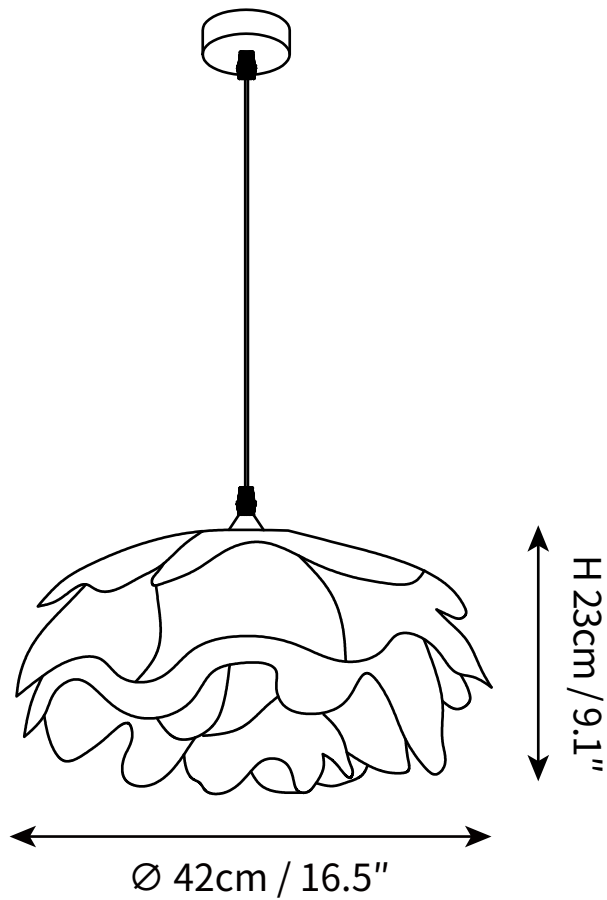

SPECIFICATION SHEET

SPECIFICATION DETAILS

*For custom options, consult factory for details

Fixture Dimensions	Ø 16.5" x H 9.1"
Light source	E27
Wattage	Max 40W
Voltage	AC 110-240V
Color Temperature	Based on the purchase of light bulbs
CRI(Ra)	80CRI
Mounting	Ceiling
Driver Required	NO
Optional Color Temps	Buy bulbs as needed
LED Rated Life	Based on bulb life (we do not supply bulbs)
Dimming	Dimming is not supported
Finishes	White
Glass Details	White
Material	Metal, Acrylic.
Wire Length	59"
Wire Type	White Coaxial Wire

SPECIFICATION SHEET

SPECIFICATION DETAILS

*For custom options, consult factory for details

Fixture Dimensions	Ø 19.7" x H 9.8"
Light source	E27
Wattage	Max 40W
Voltage	AC 110-240V
Color Temperature	Based on the purchase of light bulbs
CRI(Ra)	80CRI
Mounting	Ceiling
Driver Required	NO
Optional Color Temps	Buy bulbs as needed
LED Rated Life	Based on bulb life (we do not supply bulbs)
Dimming	Dimming is not supported
Finishes	White
Glass Details	White
Material	Metal, Acrylic.
Wire Length	59"
Wire Type	White Coaxial Wire

SPECIFICATION SHEET

SPECIFICATION DETAILS

*For custom options, consult factory for details

Fixture Dimensions	Ø 23.6" x H 9.8"
Light source	E27
Wattage	Max 40W
Voltage	AC 110-240V
Color Temperature	Based on the purchase of light bulbs
CRI(Ra)	80CRI
Mounting	Ceiling
Driver Required	NO
Optional Color Temps	Buy bulbs as needed
LED Rated Life	Based on bulb life (we do not supply bulbs)
Dimming	Dimming is not supported
Finishes	White
Glass Details	White
Material	Metal, Acrylic.
Wire Length	59"
Wire Type	White Coaxial Wire