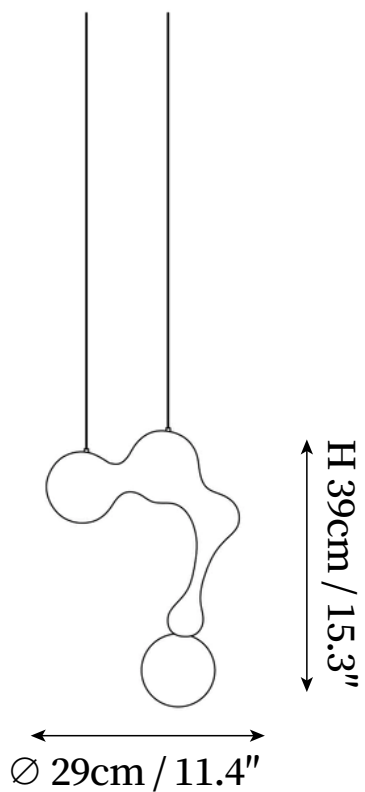

SPECIFICATION SHEET

SPECIFICATION DETAILS

*For custom options, consult factory for details

Fixture Dimensions	D 11.4" x H 15.3"
Light source	G9, (bulb not included).
Wattage	~ 5W incandescent bulb or LED equivalent.
Voltage	AC 110-240V
Mounting	Hardwired.
Dimming	Compatible with dimmable bulbs (bulb not included)
Control method	Compatible with common wall switches (not included)
Finishes	Wood Color, Walnut.
Shade Details	White.
Material	Metal, Wood, Glass.
Wire Length	The standard length of the cord is 59" (150 cm), the length is adjustable.

SPECIFICATION SHEET

SPECIFICATION DETAILS

*For custom options, consult factory for details

Fixture Dimensions	D 11.4" x H 15.3"
Light source	G9. (bulb not included).
Wattage	~ 5W incandescent bulb or LED equivalent.
Voltage	AC 110-240V
Mounting	Hardwired.
Dimming	Compatible with dimmable bulbs (bulb not included)
Control method	Compatible with common wall switches (not included)
Finishes	Wood Color, Walnut.
Shade Details	White.
Material	Metal, Wood, Glass.
Wire Length	The standard length of the cord is 59" (150 cm), the length is adjustable.