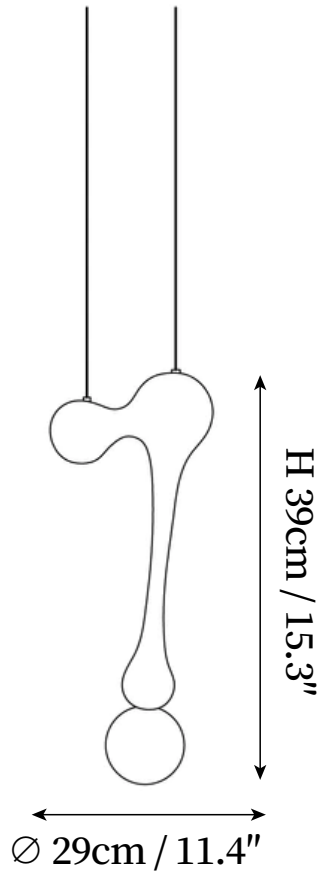

SPECIFICATION SHEET

SPECIFICATION DETAILS

*For custom options, consult factory for details

Fixture Dimensions	D 11.4" x H 15.3"
Light source	G9, (bulb not included).
Wattage	~ 5W incandescent bulb or LED equivalent.
Voltage	AC 110-240V
Mounting	Hardwired.
Dimming	Compatible with dimmable bulbs (bulb not included)
Control method	Compatible with common wall switches (not included)
Finishes	Wood Color, Walnut.
Shade Details	White.
Material	Metal, Wood, Glass.
Wire Length	The standard length of the cord is 59" (150 cm), the length is adjustable.

SPECIFICATION SHEET

SPECIFICATION DETAILS

*For custom options, consult factory for details

Fixture Dimensions	D 11.4" x H 15.3"
Light source	G9. (bulb not included).
Wattage	~ 5W incandescent bulb or LED equivalent.
Voltage	AC 110-240V
Mounting	Hardwired.
Dimming	Compatible with dimmable bulbs (bulb not included)
Control method	Compatible with common wall switches (not included)
Finishes	Wood Color, Walnut.
Shade Details	White.
Material	Metal, Wood, Glass.
Wire Length	The standard length of the cord is 59" (150 cm), the length is adjustable.