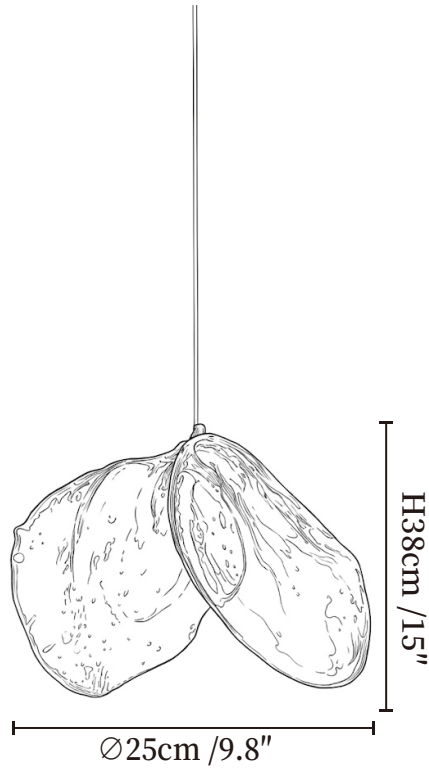

SPECIFICATION SHEET

SPECIFICATION DETAILS

*For custom options, consult factory for details

Fixture Dimensions	Ø 9.8" x H 15"
Light source	Integrated LED
Wattage	~ 5W
Voltage	AC 110-240V
Dimming	Not supported
CRI(Ra)	90+ CRI
Mounting	Hardwired.
LED Rated Life	30000 hours
Color Temperature	Warm Light (3000K), Neutral Light (4000K), Cool Light (6000K)
Control method	Compatible with common wall switches (not included)
Finishes	White
Shadow Details	White.
Material	Glass, Metal.
Wire Length	The standard length of the cord is 59" (150 cm), the length is adjustable.

SPECIFICATION SHEET

SPECIFICATION DETAILS

*For custom options, consult factory for details

Fixture Dimensions	Ø 5.9" x H 59"
Light source	Integrated LED
Wattage	~ 5W
Voltage	AC 110-240V
Dimming	Not supported
CRI(Ra)	90+ CRI
Mounting	Hardwired.
LED Rated Life	30000 hours
Color Temperature	Warm Light (3000K), Neutral Light (4000K), Cool Light (6000K)
Control method	Compatible with common wall switches(not included)
Finishes	White
Shadow Details	White.
Material	Glass, Metal.
Wire Length	The standard length of the cord is 59" (150 cm), the length is adjustable.

SPECIFICATION SHEET

SPECIFICATION DETAILS

*For custom options, consult factory for details

Fixture Dimensions	Ø 15.7" x H 78.7"
Light source	Integrated LED
Wattage	~ 5W
Voltage	AC 110-240V
Dimming	Not supported
CRI(Ra)	90+ CRI
Mounting	Hardwired.
LED Rated Life	30000 hours
Color Temperature	Warm Light (3000K), Neutral Light (4000K), Cool Light (6000K)
Control method	Compatible with common wall switches (not included)
Finishes	White
Shadow Details	White.
Material	Glass, Metal.
Wire Length	The standard length of the cord is 59" (150 cm), the length is adjustable.