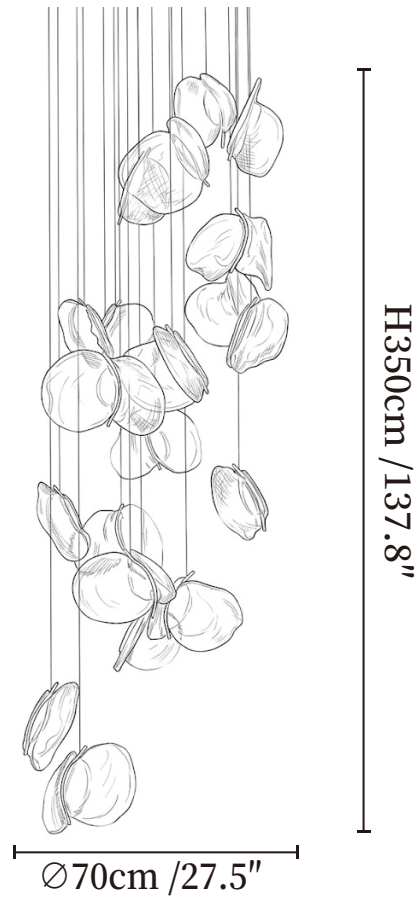

SPECIFICATION SHEET

SPECIFICATION DETAILS

*For custom options, consult factory for details

Fixture Dimensions	Ø 27.5" x H 137.8"
Light source	Integrated LED
Wattage	~ 5W
Voltage	AC 110-240V
Dimming	Not supported
CRI(Ra)	90+ CRI
Mounting	Hardwired.
LED Rated Life	30000 hours
Color Temperature	Warm Light (3000K), Neutral Light (4000K), Cool Light (6000K)
Control method	Compatible with common wall switches (not included)
Finishes	White
Shadow Details	White.
Material	Glass, Metal.
Wire Length	The standard length of the cord is 59" (150 cm), the length is adjustable.