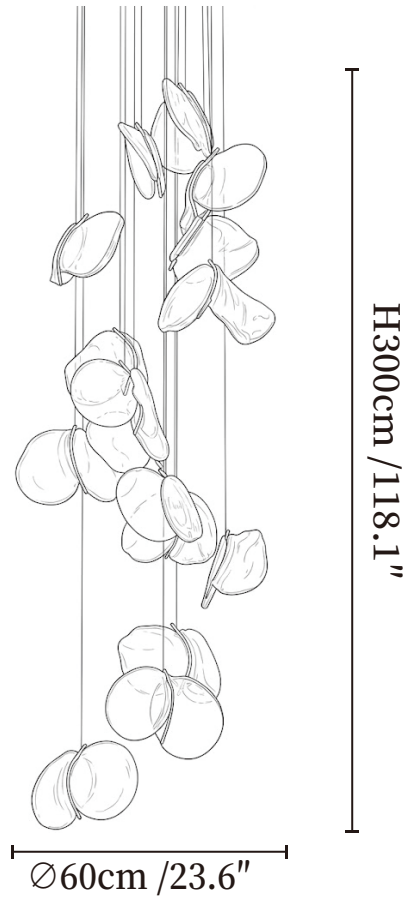

SPECIFICATION SHEET

SPECIFICATION DETAILS

*For custom options, consult factory for details

Fixture Dimensions	Ø 23.6" x H 118.1"
Light source	Integrated LED
Wattage	~ 5W
Voltage	AC 110-240V
Dimming	Not supported
CRI(Ra)	90+ CRI
Mounting	Hardwired.
LED Rated Life	30000 hours
Color Temperature	Warm Light (3000K), Neutral Light (4000K), Cool Light (6000K)
Control method	Compatible with common wall switches(not included)
Finishes	White
Shadow Details	White.
Material	Glass, Metal.
Wire Length	The standard length of the cord is 59" (150 cm), the length is adjustable.