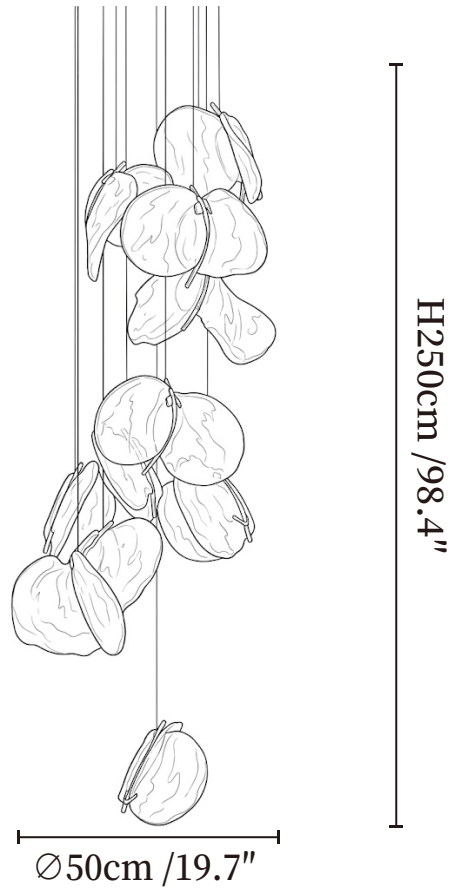

SPECIFICATION SHEET

SPECIFICATION DETAILS

*For custom options, consult factory for details

Fixture Dimensions	Ø 5.9" x H 59"
Light source	Integrated LED
Wattage	~ 5W
Voltage	AC 110-240V
Dimming	Not supported
CRI(Ra)	90+ CRI
Mounting	Hardwired.
LED Rated Life	30000 hours
Color Temperature	Warm Light (3000K), Neutral Light (4000K), Cool Light (6000K)
Control method	Compatible with common wall switches(not included)
Finishes	White
Shadow Details	White.
Material	Glass, Metal.
Wire Length	The standard length of the cord is 59" (150 cm), the length is adjustable.

SPECIFICATION SHEET

SPECIFICATION DETAILS

*For custom options, consult factory for details

Fixture Dimensions	Ø 15.7" x H 78.7"
Light source	Integrated LED
Wattage	~ 5W
Voltage	AC 110-240V
Dimming	Not supported
CRI(Ra)	90+ CRI
Mounting	Hardwired.
LED Rated Life	30000 hours
Color Temperature	Warm Light (3000K), Neutral Light (4000K), Cool Light (6000K)
Control method	Compatible with common wall switches (not included)
Finishes	White
Shadow Details	White.
Material	Glass, Metal.
Wire Length	The standard length of the cord is 59" (150 cm), the length is adjustable.

SPECIFICATION SHEET

SPECIFICATION DETAILS

*For custom options, consult factory for details

Fixture Dimensions	Ø 19.7" x H 98.4"
Light source	Integrated LED
Wattage	~ 5W
Voltage	AC 110-240V
Dimming	Not supported
CRI(Ra)	90+ CRI
Mounting	Hardwired.
LED Rated Life	30000 hours
Color Temperature	Warm Light (3000K), Neutral Light (4000K), Cool Light (6000K)
Control method	Compatible with common wall switches(not included)
Finishes	White
Shadow Details	White.
Material	Glass, Metal.
Wire Length	The standard length of the cord is 59" (150 cm), the length is adjustable.