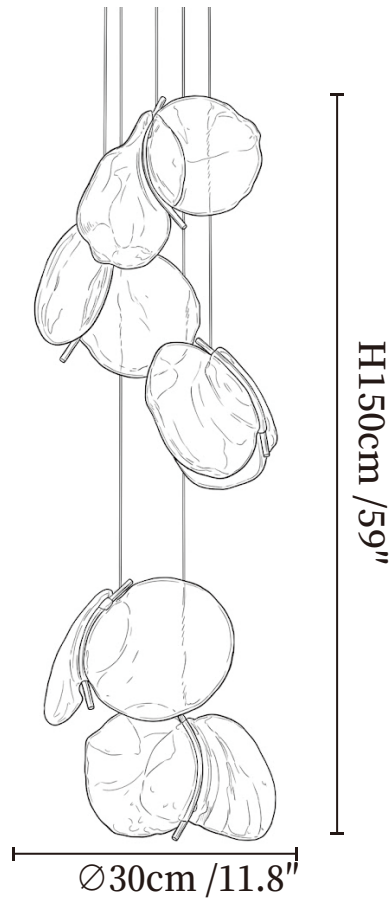

SPECIFICATION SHEET

SPECIFICATION DETAILS

*For custom options, consult factory for details

Fixture Dimensions	Ø 9.8" x H 15"
Light source	Integrated LED
Wattage	~ 5W
Voltage	AC 110-240V
Dimming	Not supported
CRI(Ra)	90+ CRI
Mounting	Hardwired.
LED Rated Life	30000 hours
Color Temperature	Warm Light (3000K), Neutral Light (4000K), Cool Light (6000K)
Control method	Compatible with common wall switches (not included)
Finishes	White
Shadow Details	White.
Material	Glass, Metal.
Wire Length	The standard length of the cord is 59" (150 cm), the length is adjustable.

SPECIFICATION SHEET

SPECIFICATION DETAILS

*For custom options, consult factory for details

Fixture Dimensions	Ø 5.9" x H 59"
Light source	Integrated LED
Wattage	~ 5W
Voltage	AC 110-240V
Dimming	Not supported
CRI(Ra)	90+ CRI
Mounting	Hardwired.
LED Rated Life	30000 hours
Color Temperature	Warm Light (3000K), Neutral Light (4000K), Cool Light (6000K)
Control method	Compatible with common wall switches(not included)
Finishes	White
Shadow Details	White.
Material	Glass, Metal.
Wire Length	The standard length of the cord is 59" (150 cm), the length is adjustable.

SPECIFICATION SHEET

SPECIFICATION DETAILS

*For custom options, consult factory for details

Fixture Dimensions	$\varnothing 11.8'' \times H 59''$
Light source	Integrated LED
Wattage	~ 5W
Voltage	AC 110-240V
Dimming	Not supported
CRI(Ra)	90+ CRI
Mounting	Hardwired.
LED Rated Life	30000 hours
Color Temperature	Warm Light (3000K), Neutral Light (4000K), Cool Light (6000K)
Control method	Compatible with common wall switches (not included)
Finishes	White
Shadow Details	White.
Material	Glass, Metal.
Wire Length	The standard length of the cord is 59" (150 cm), the length is adjustable.