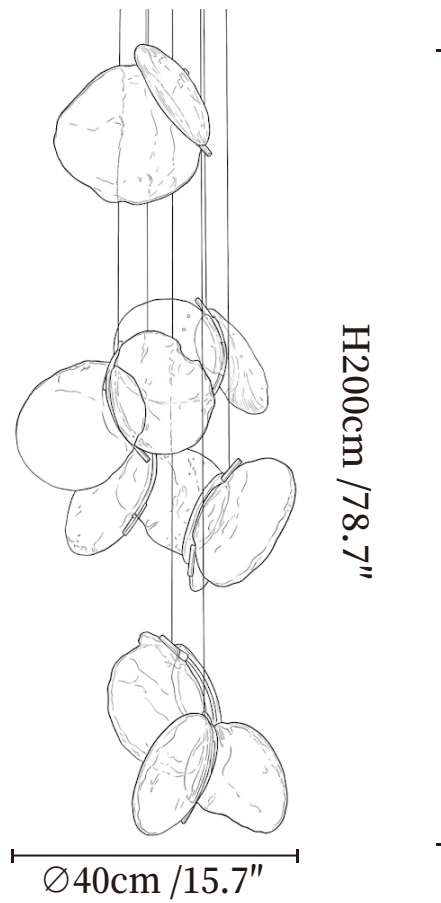

SPECIFICATION SHEET

SPECIFICATION DETAILS

*For custom options, consult factory for details

Fixture Dimensions	Ø 5.9" x H 59"
Light source	Integrated LED
Wattage	~ 5W
Voltage	AC 110-240V
Dimming	Not supported
CRI(Ra)	90+ CRI
Mounting	Hardwired.
LED Rated Life	30000 hours
Color Temperature	Warm Light (3000K), Neutral Light (4000K), Cool Light (6000K)
Control method	Compatible with common wall switches(not included)
Finishes	White
Shadow Details	White.
Material	Glass, Metal.
Wire Length	The standard length of the cord is 59" (150 cm), the length is adjustable.

SPECIFICATION SHEET

SPECIFICATION DETAILS

*For custom options, consult factory for details

Fixture Dimensions	$\varnothing 11.8'' \times H 59''$
Light source	Integrated LED
Wattage	~ 5W
Voltage	AC 110-240V
Dimming	Not supported
CRI(Ra)	90+ CRI
Mounting	Hardwired.
LED Rated Life	30000 hours
Color Temperature	Warm Light (3000K), Neutral Light (4000K), Cool Light (6000K)
Control method	Compatible with common wall switches (not included)
Finishes	White
Shadow Details	White.
Material	Glass, Metal.
Wire Length	The standard length of the cord is 59" (150 cm), the length is adjustable.

SPECIFICATION SHEET

SPECIFICATION DETAILS

*For custom options, consult factory for details

Fixture Dimensions	Ø 15.7" x H 78.7"
Light source	Integrated LED
Wattage	~ 5W
Voltage	AC 110-240V
Dimming	Not supported
CRI(Ra)	90+ CRI
Mounting	Hardwired.
LED Rated Life	30000 hours
Color Temperature	Warm Light (3000K), Neutral Light (4000K), Cool Light (6000K)
Control method	Compatible with common wall switches (not included)
Finishes	White
Shadow Details	White.
Material	Glass, Metal.
Wire Length	The standard length of the cord is 59" (150 cm), the length is adjustable.