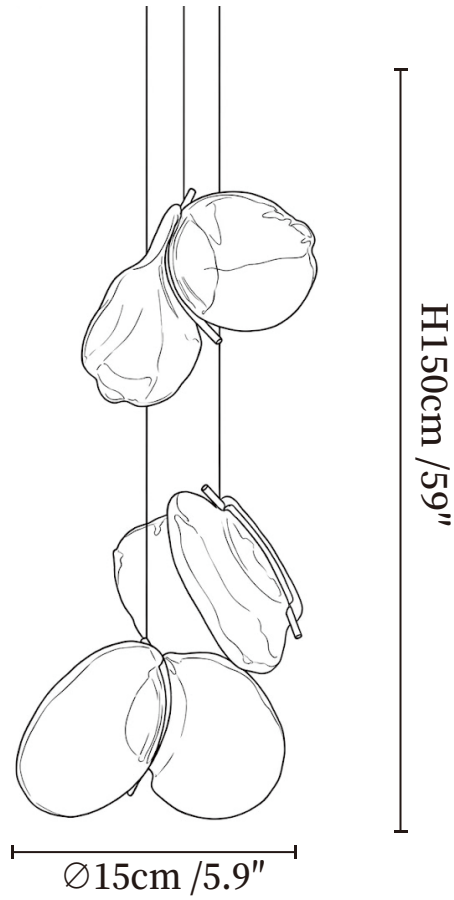

SPECIFICATION SHEET

SPECIFICATION DETAILS

*For custom options, consult factory for details

Fixture Dimensions	Ø 9.8" x H 15"
Light source	Integrated LED
Wattage	~ 5W
Voltage	AC 110-240V
Dimming	Not supported
CRI(Ra)	90+ CRI
Mounting	Hardwired.
LED Rated Life	30000 hours
Color Temperature	Warm Light (3000K), Neutral Light (4000K), Cool Light (6000K)
Control method	Compatible with common wall switches (not included)
Finishes	White
Shadow Details	White.
Material	Glass, Metal.
Wire Length	The standard length of the cord is 59" (150 cm), the length is adjustable.

SPECIFICATION SHEET

SPECIFICATION DETAILS

*For custom options, consult factory for details

Fixture Dimensions	Ø 5.9" x H 59"
Light source	Integrated LED
Wattage	~ 5W
Voltage	AC 110-240V
Dimming	Not supported
CRI(Ra)	90+ CRI
Mounting	Hardwired.
LED Rated Life	30000 hours
Color Temperature	Warm Light (3000K), Neutral Light (4000K), Cool Light (6000K)
Control method	Compatible with common wall switches(not included)
Finishes	White
Shadow Details	White.
Material	Glass, Metal.
Wire Length	The standard length of the cord is 59" (150 cm), the length is adjustable.

SPECIFICATION SHEET

SPECIFICATION DETAILS

*For custom options, consult factory for details

Fixture Dimensions	Ø 15.7" x H 78.7"
Light source	Integrated LED
Wattage	~ 5W
Voltage	AC 110-240V
Dimming	Not supported
CRI(Ra)	90+ CRI
Mounting	Hardwired.
LED Rated Life	30000 hours
Color Temperature	Warm Light (3000K), Neutral Light (4000K), Cool Light (6000K)
Control method	Compatible with common wall switches (not included)
Finishes	White
Shadow Details	White.
Material	Glass, Metal.
Wire Length	The standard length of the cord is 59" (150 cm), the length is adjustable.