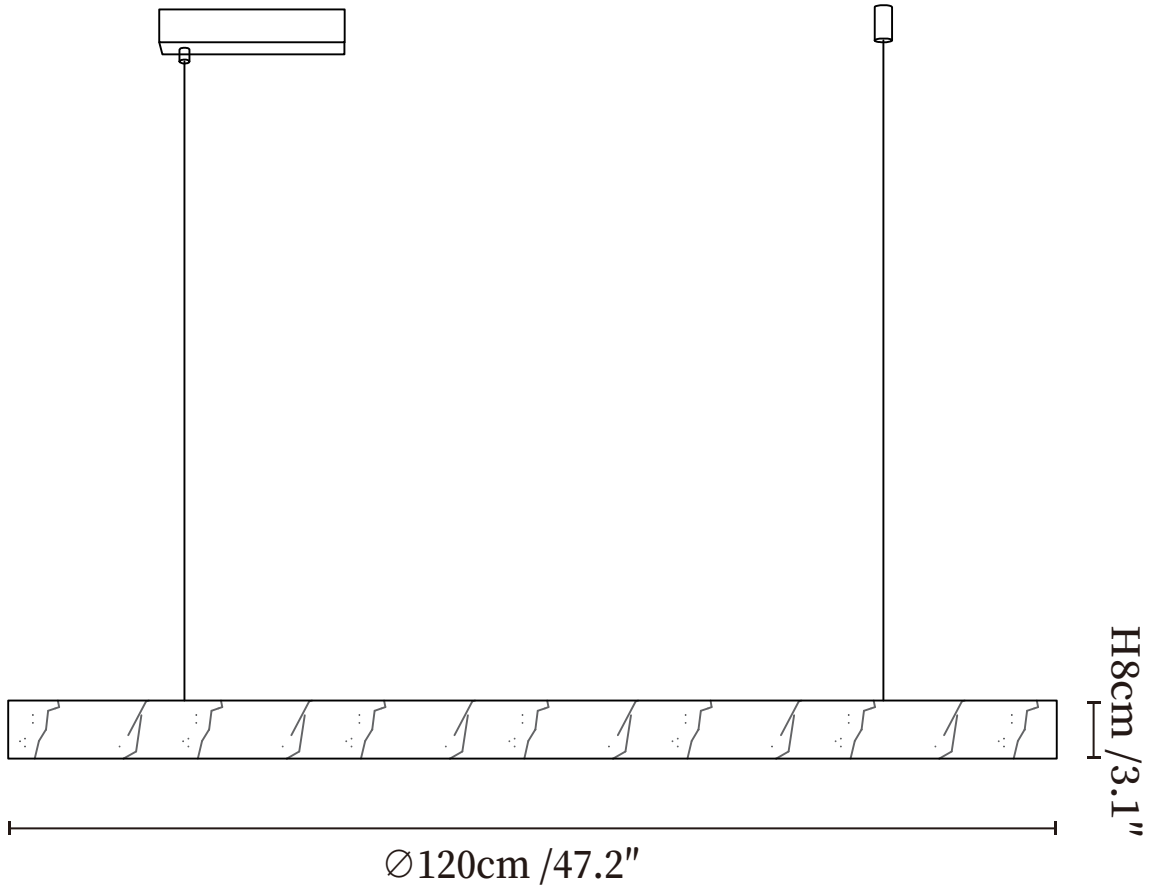

# SPECIFICATION SHEET

## SPECIFICATION DETAILS

\*For custom options, consult factory for details

<b>Fixture Dimensions</b>	Ø 39.4" x H 3.1" Ø 47.2" x H 3.1"
<b>Light source</b>	Integrated LED
<b>Wattage</b>	~ 5W
<b>Voltage</b>	AC 110-240V
<b>Dimming</b>	Not supported
<b>CRI(Ra)</b>	90+ CRI
<b>Mounting</b>	Hardwired.
<b>LED Rated Life</b>	30000 hours
<b>Color Temperature</b>	Warm Light (3000K), Neutral Light (4000K), Cool Light (6000K)
<b>Control method</b>	Compatible with common wall switches (
<b>Finishes</b>	White Alabaster.
<b>Shadow Details</b>	White Alabaster.
<b>Material</b>	Metal, Alabaster.
<b>Wire Length</b>	The standard length of the cord is 59" (150 cm), the length is adjustable.