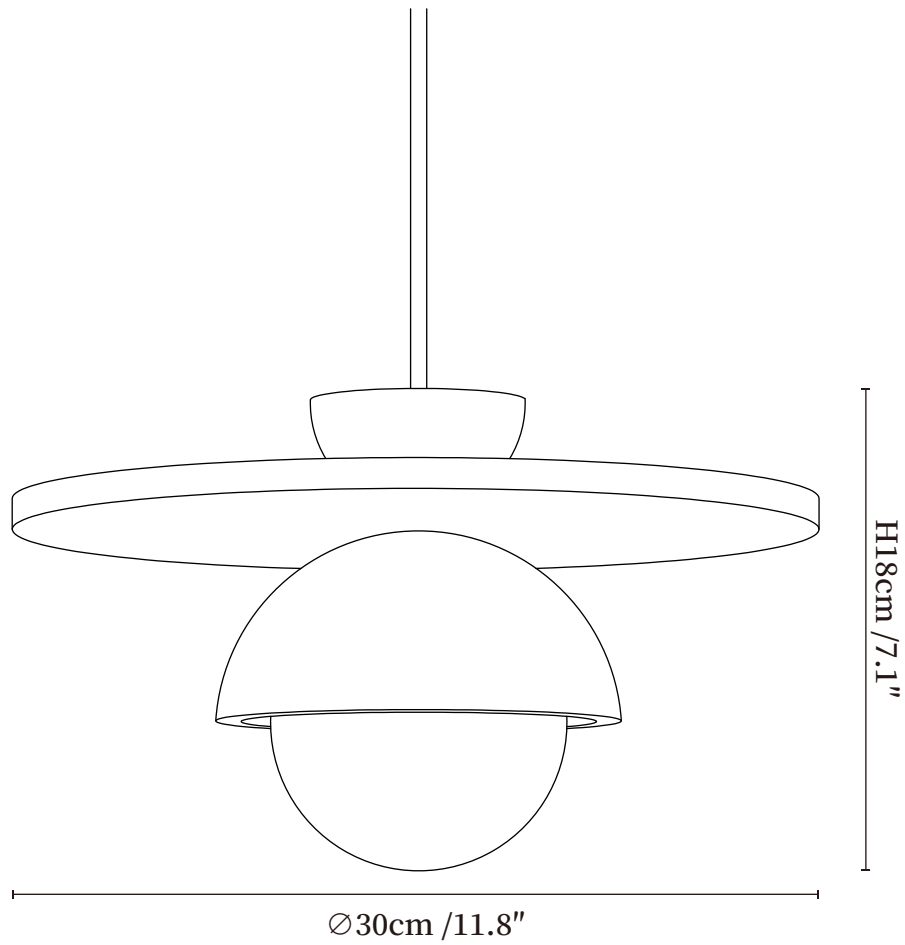

## SPECIFICATION DETAILS

\*For custom options, consult factory for details

<b>Fixture Dimensions</b>	$\text{Ø} 11.8'' \times \text{H } 7.1''$
<b>Light source</b>	G9 (bulb not included)
<b>Wattage</b>	MAX 5W incandescent bulb or LED equivalent.
<b>Voltage</b>	AC 110-240V
<b>Mounting</b>	Hardwired.
<b>Dimming</b>	Compatible with dimmable bulbs (bulb not included)
<b>Control method</b>	Compatible with common wall switches (not included)
<b>Finishes</b>	Yellow Travertine, Walnut color.
<b>Shade Details</b>	White.
<b>Material</b>	Travertine, Glass, Wood.
<b>Wire Length</b>	The standard length of the suspended wire is 59" (150 cm) and the length is adjustable.