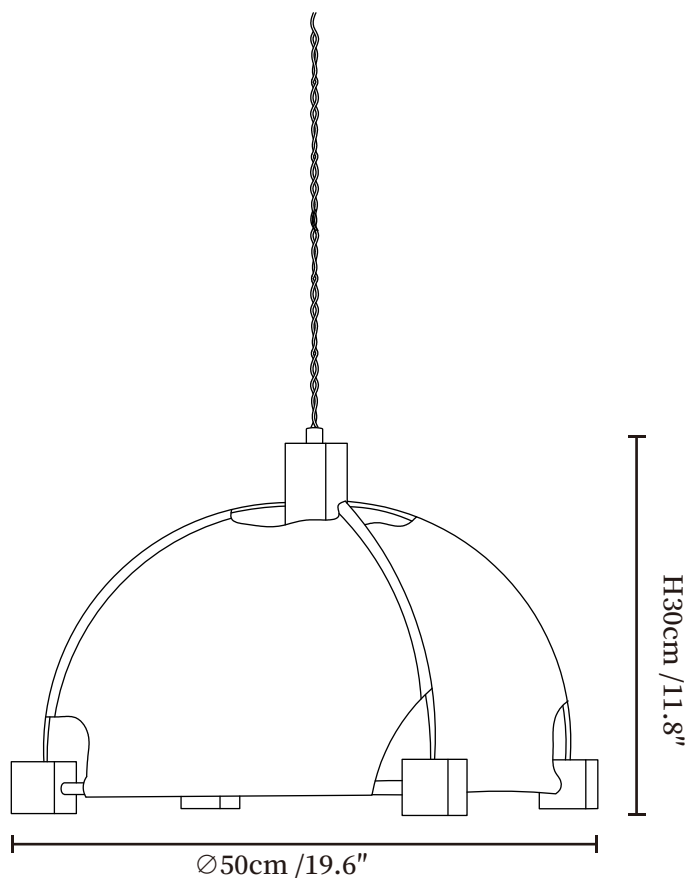

SPECIFICATION SHEET

SPECIFICATION DETAILS

*For custom options, consult factory for details

Fixture Dimensions	Ø 19.6" x H 11.8"
Light source	E26 or E27(bulb not included)
Wattage	MAX 40W incandescent bulb or LED equivalent.
Voltage	AC 110-240V
Mounting	Hardwired.
Dimming	Compatible with dimmable bulbs (bulb not included)
Control method	Compatible with common wall switches(not included)
Finishes	Walnut color.
Shade Details	White.
Material	Solid Wood, Metal, Fabric.
Wire Length	The standard length of the suspended wire is 59 "(150 cm) and the length is adjustable.