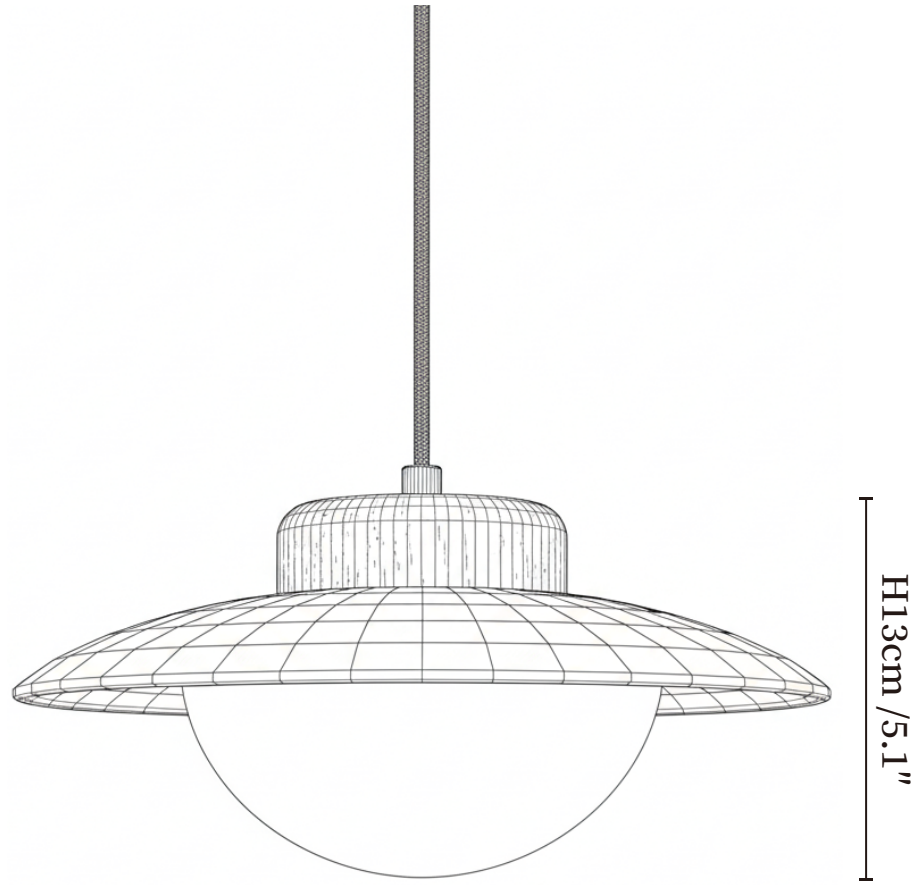

SPECIFICATION SHEET

SPECIFICATION DETAILS

*For custom options, consult factory for details

Fixture Dimensions	Ø 7.9" x H 5.1"
Light source	G9 (bulb not included)
Wattage	MAX 5W incandescent bulb or LED equivalent.
Voltage	AC 110-240V
Mounting	Hardwired.
Dimming	Compatible with dimmable bulbs (bulb not included)
Control method	Compatible with common wall switches (
Finishes	Wood color, Walnut Wood, Yellow Travertine.
Shade Details	White.
Material	Metal, Yellow Travertine, Wood.
Wire Length	The standard length of the suspended wire is 59 "(150 cm) and the length is adjustable.