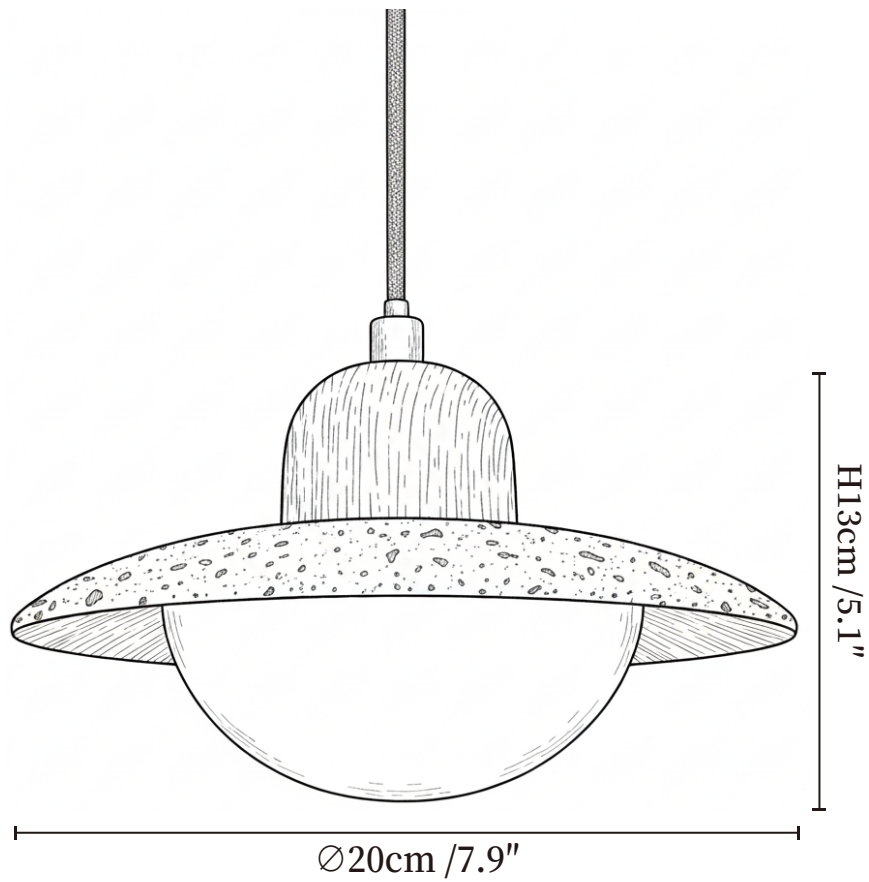

SPECIFICATION SHEET

SPECIFICATION DETAILS

*For custom options, consult factory for details

Fixture Dimensions	Ø 7.9" x H 5.1"
Light source	G9 (bulb not included)
Wattage	MAX 5W incandescent bulb or LED equivalent.
Voltage	AC 110-240V
Mounting	Hardwired.
Dimming	Compatible with dimmable bulbs (bulb not included)
Control method	Compatible with common wall switches (
Finishes	Wood color, Walnut Wood, Yellow Travertine.
Shade Details	White.
Material	Metal, Yellow Travertine, Wood.
Wire Length	The standard length of the suspended wire is 59 "(150 cm) and the length is adjustable.