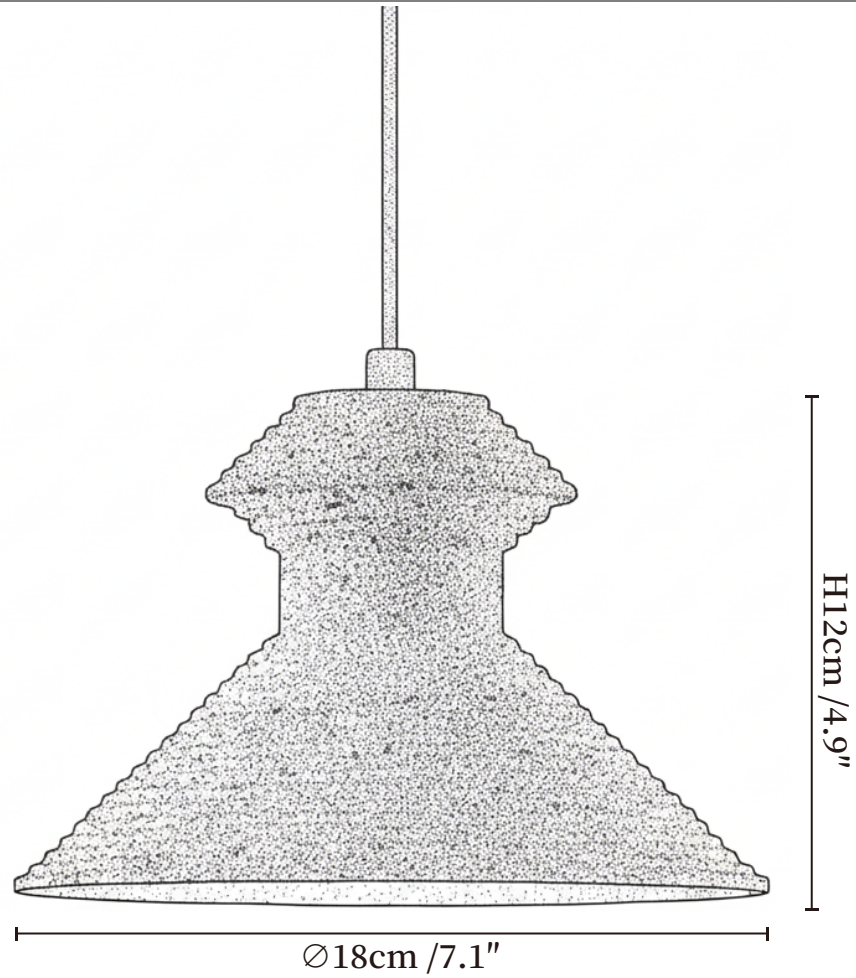

**SPECIFICATION DETAILS**

\*For custom options, consult factory for details

<b>Fixture Dimensions</b>	Ø 5.5" x H 3.9"
<b>Light source</b>	G9 & E27 (bulb not included)
<b>Wattage</b>	MAX 5 & 40W incandescent bulb or LED equivalent.
<b>Voltage</b>	AC 110-240V
<b>Mounting</b>	Hardwired.
<b>Dimming</b>	Compatible with dimmable bulbs (bulb not included)
<b>Control method</b>	Compatible with common wall switches (
<b>Finishes</b>	Yellow Travertine.
<b>Shade Details</b>	Yellow Travertine.
<b>Material</b>	Metal, Yellow Travertine.
<b>Wire Length</b>	The standard length of the suspended wire is 59 "(150 cm) and the length is adjustable.

## SPECIFICATION DETAILS

\*For custom options, consult factory for details

<b>Fixture Dimensions</b>	Ø 7.1" x H 4.9"
<b>Light source</b>	G9 & E27 (bulb not included)
<b>Wattage</b>	MAX 5 & 40W incandescent bulb or LED equivalent.
<b>Voltage</b>	AC 110-240V
<b>Mounting</b>	Hardwired.
<b>Dimming</b>	Compatible with dimmable bulbs (bulb not included)
<b>Control method</b>	Compatible with common wall switches(
<b>Finishes</b>	Yellow Travertine.
<b>Shade Details</b>	Yellow Travertine.
<b>Material</b>	Metal, Yellow Travertine.
<b>Wire Length</b>	The standard length of the suspended wire is 59 "(150 cm) and the length is adjustable.

## SPECIFICATION DETAILS

\*For custom options, consult factory for details

<b>Fixture Dimensions</b>	Ø 6.3" x H 5.1"
<b>Light source</b>	G9 & E27 (bulb not included)
<b>Wattage</b>	MAX 5 & 40W incandescent bulb or LED equivalent.
<b>Voltage</b>	AC 110-240V
<b>Mounting</b>	Hardwired.
<b>Dimming</b>	Compatible with dimmable bulbs (bulb not included)
<b>Control method</b>	Compatible with common wall switches
<b>Finishes</b>	Yellow Travertine.
<b>Shade Details</b>	Yellow Travertine.
<b>Material</b>	Metal, Yellow Travertine.
<b>Wire Length</b>	The standard length of the suspended wire is 59" (150 cm) and the length is adjustable.