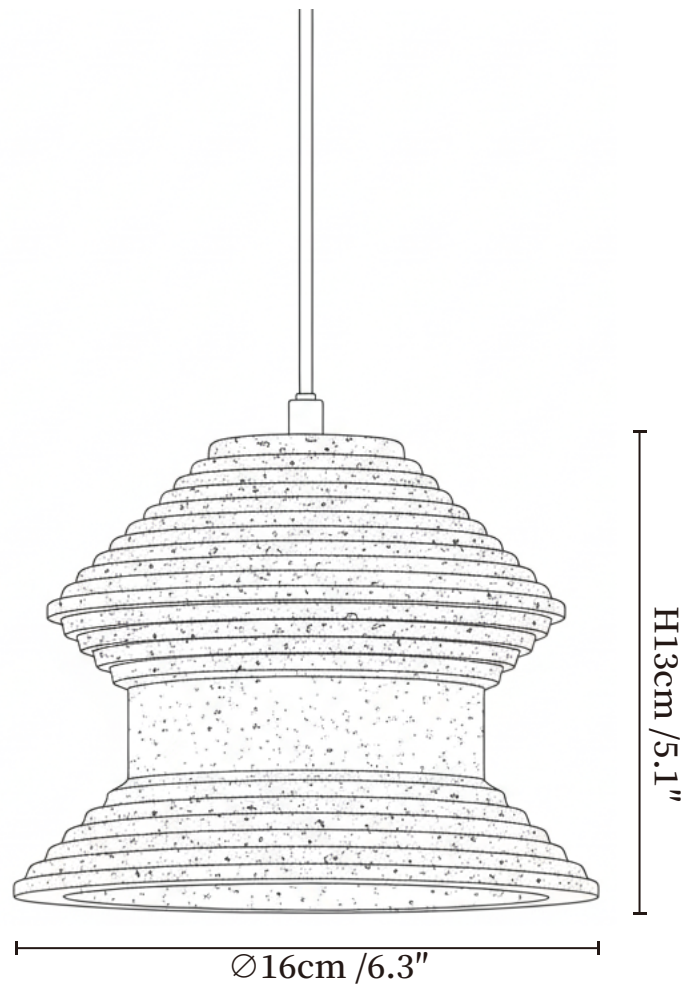

**SPECIFICATION DETAILS**

\*For custom options, consult factory for details

<b>Fixture Dimensions</b>	Ø 5.5" x H 3.9"
<b>Light source</b>	G9 & E27 (bulb not included)
<b>Wattage</b>	MAX 5 & 40W incandescent bulb or LED equivalent.
<b>Voltage</b>	AC 110-240V
<b>Mounting</b>	Hardwired.
<b>Dimming</b>	Compatible with dimmable bulbs (bulb not included)
<b>Control method</b>	Compatible with common wall switches (
<b>Finishes</b>	Yellow Travertine.
<b>Shade Details</b>	Yellow Travertine.
<b>Material</b>	Metal, Yellow Travertine.
<b>Wire Length</b>	The standard length of the suspended wire is 59 "(150 cm) and the length is adjustable.

# SPECIFICATION SHEET

## SPECIFICATION DETAILS

\*For custom options, consult factory for details

<b>Fixture Dimensions</b>	Ø 7.1" x H 4.9"
<b>Light source</b>	G9 & E27 (bulb not included)
<b>Wattage</b>	MAX 5 & 40W incandescent bulb or LED equivalent.
<b>Voltage</b>	AC 110-240V
<b>Mounting</b>	Hardwired.
<b>Dimming</b>	Compatible with dimmable bulbs (bulb not included)
<b>Control method</b>	Compatible with common wall switches(
<b>Finishes</b>	Yellow Travertine.
<b>Shade Details</b>	Yellow Travertine.
<b>Material</b>	Metal, Yellow Travertine.
<b>Wire Length</b>	The standard length of the suspended wire is 59 "(150 cm) and the length is adjustable.

## SPECIFICATION DETAILS

\*For custom options, consult factory for details

<b>Fixture Dimensions</b>	Ø 6.3" x H 5.1"
<b>Light source</b>	G9 & E27 (bulb not included)
<b>Wattage</b>	MAX 5 & 40W incandescent bulb or LED equivalent.
<b>Voltage</b>	AC 110-240V
<b>Mounting</b>	Hardwired.
<b>Dimming</b>	Compatible with dimmable bulbs (bulb not included)
<b>Control method</b>	Compatible with common wall switches
<b>Finishes</b>	Yellow Travertine.
<b>Shade Details</b>	Yellow Travertine.
<b>Material</b>	Metal, Yellow Travertine.
<b>Wire Length</b>	The standard length of the suspended wire is 59" (150 cm) and the length is adjustable.