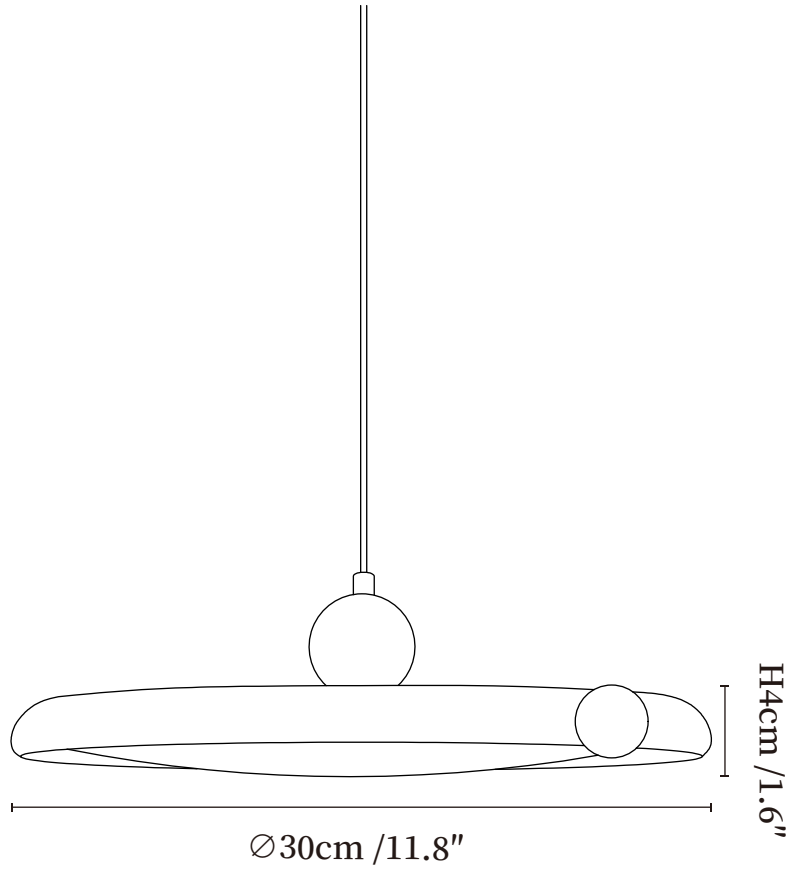

SPECIFICATION SHEET

SPECIFICATION DETAILS

*For custom options, consult factory for details

Fixture Dimensions	Ø 11.8" x H 1.6"
Light source	Integrated LED
Wattage	~ 24W
Voltage	AC 110-240V
Dimming	Not supported
CRI(Ra)	90+ CRI
Mounting	Hardwired.
LED Rated Life	30000 hours
Color Temperature	Warm Light (3000K), Neutral Light (4000K), Cool Light (6000K)
Control method	Compatible with common wall switches(not included)
Finishes	Red, Beige.
Shadow Details	White.
Material	Metal, Acrylic.
Wire Length	The standard length of the cord is 59" (150 cm), the length is adjustable.

SPECIFICATION SHEET

SPECIFICATION DETAILS

*For custom options, consult factory for details

Fixture Dimensions	Ø 15.7" x H 1.6"
Light source	Integrated LED
Wattage	~ 36W
Voltage	AC 110-240V
Dimming	Not supported
CRI(Ra)	90+ CRI
Mounting	Hardwired.
LED Rated Life	30000 hours
Color Temperature	Warm Light (3000K), Neutral Light (4000K), Cool Light (6000K)
Control method	Compatible with common wall switches(not included)
Finishes	Red, Beige.
Shadow Details	White.
Material	Metal, Acrylic.
Wire Length	The standard length of the cord is 59" (150 cm), the length is adjustable.

SPECIFICATION SHEET

SPECIFICATION DETAILS

*For custom options, consult factory for details

Fixture Dimensions	Ø 19.7" x H 1.6"
Light source	Integrated LED
Wattage	~ 48W
Voltage	AC 110-240V
Dimming	Not supported
CRI(Ra)	90+ CRI
Mounting	Hardwired.
LED Rated Life	30000 hours
Color Temperature	Warm Light (3000K), Neutral Light (4000K), Cool Light (6000K)
Control method	Compatible with common wall switches (not included)
Finishes	Red, Beige.
Shadow Details	White.
Material	Metal, Acrylic.
Wire Length	The standard length of the cord is 59" (150 cm), the length is adjustable.