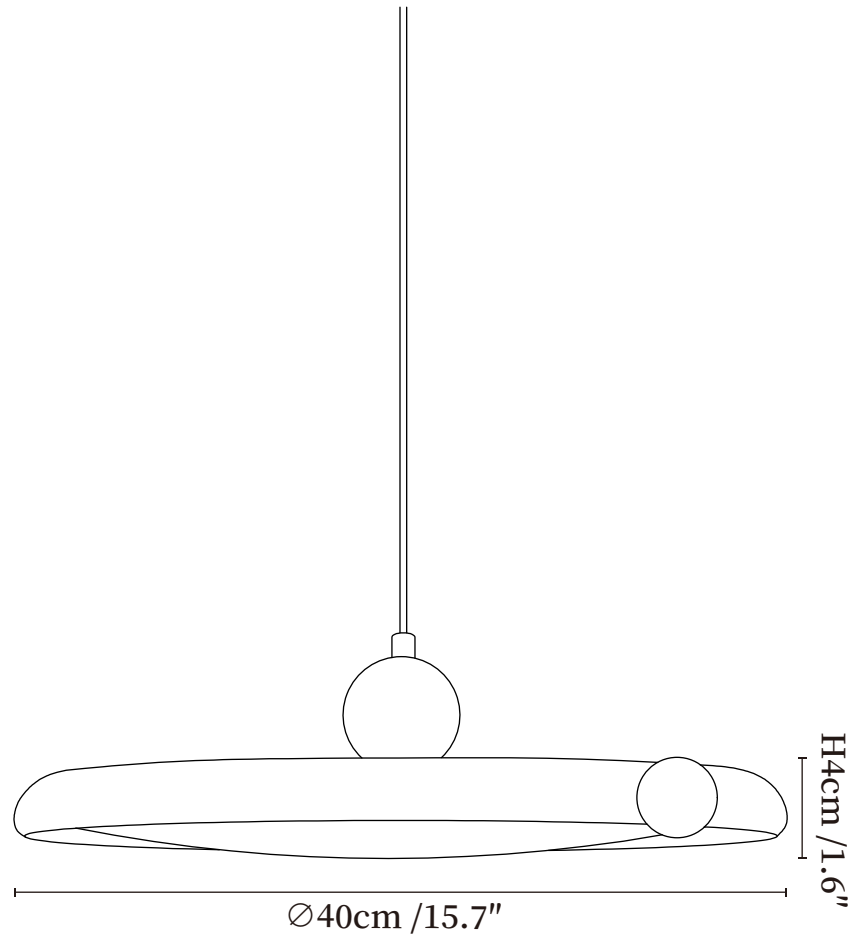

SPECIFICATION SHEET

SPECIFICATION DETAILS

*For custom options, consult factory for details

Fixture Dimensions	Ø 11.8" x H 1.6"
Light source	Integrated LED
Wattage	~ 24W
Voltage	AC 110-240V
Dimming	Not supported
CRI(Ra)	90+ CRI
Mounting	Hardwired.
LED Rated Life	30000 hours
Color Temperature	Warm Light (3000K), Neutral Light (4000K), Cool Light (6000K)
Control method	Compatible with common wall switches(not included)
Finishes	Red, Beige.
Shadow Details	White.
Material	Metal, Acrylic.
Wire Length	The standard length of the cord is 59" (150 cm), the length is adjustable.

SPECIFICATION SHEET

SPECIFICATION DETAILS

*For custom options, consult factory for details

Fixture Dimensions	Ø 15.7" x H 1.6"
Light source	Integrated LED
Wattage	~ 36W
Voltage	AC 110-240V
Dimming	Not supported
CRI(Ra)	90+ CRI
Mounting	Hardwired.
LED Rated Life	30000 hours
Color Temperature	Warm Light (3000K), Neutral Light (4000K), Cool Light (6000K)
Control method	Compatible with common wall switches(not included)
Finishes	Red, Beige.
Shadow Details	White.
Material	Metal, Acrylic.
Wire Length	The standard length of the cord is 59" (150 cm), the length is adjustable.

SPECIFICATION SHEET

SPECIFICATION DETAILS

*For custom options, consult factory for details

Fixture Dimensions	Ø 19.7" x H 1.6"
Light source	Integrated LED
Wattage	~ 48W
Voltage	AC 110-240V
Dimming	Not supported
CRI(Ra)	90+ CRI
Mounting	Hardwired.
LED Rated Life	30000 hours
Color Temperature	Warm Light (3000K), Neutral Light (4000K), Cool Light (6000K)
Control method	Compatible with common wall switches (not included)
Finishes	Red, Beige.
Shadow Details	White.
Material	Metal, Acrylic.
Wire Length	The standard length of the cord is 59" (150 cm), the length is adjustable.