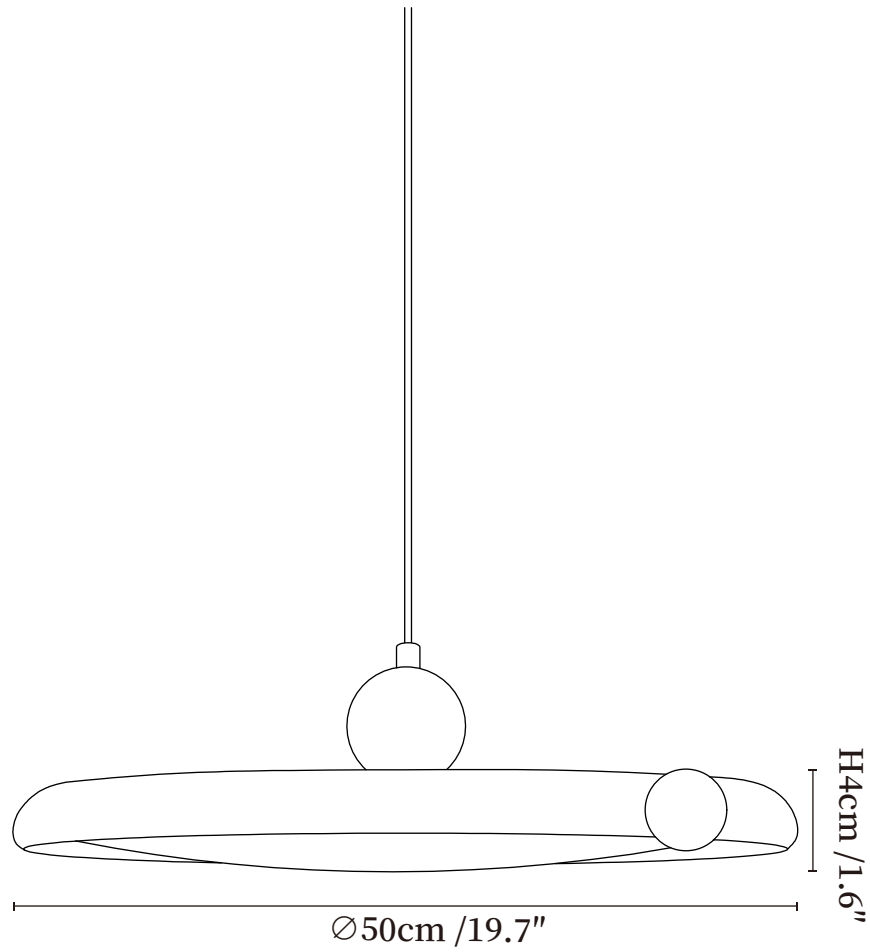

SPECIFICATION SHEET

SPECIFICATION DETAILS

*For custom options, consult factory for details

Fixture Dimensions	Ø 11.8" x H 1.6"
Light source	Integrated LED
Wattage	~ 24W
Voltage	AC 110-240V
Dimming	Not supported
CRI(Ra)	90+ CRI
Mounting	Hardwired.
LED Rated Life	30000 hours
Color Temperature	Warm Light (3000K), Neutral Light (4000K), Cool Light (6000K)
Control method	Compatible with common wall switches(not included)
Finishes	Red, Beige.
Shadow Details	White.
Material	Metal, Acrylic.
Wire Length	The standard length of the cord is 59" (150 cm), the length is adjustable.

SPECIFICATION SHEET

SPECIFICATION DETAILS

*For custom options, consult factory for details

Fixture Dimensions	Ø 15.7" x H 1.6"
Light source	Integrated LED
Wattage	~ 36W
Voltage	AC 110-240V
Dimming	Not supported
CRI(Ra)	90+ CRI
Mounting	Hardwired.
LED Rated Life	30000 hours
Color Temperature	Warm Light (3000K), Neutral Light (4000K), Cool Light (6000K)
Control method	Compatible with common wall switches(not included)
Finishes	Red, Beige.
Shadow Details	White.
Material	Metal, Acrylic.
Wire Length	The standard length of the cord is 59" (150 cm), the length is adjustable.

SPECIFICATION SHEET

SPECIFICATION DETAILS

*For custom options, consult factory for details

Fixture Dimensions	Ø 19.7" x H 1.6"
Light source	Integrated LED
Wattage	~ 48W
Voltage	AC 110-240V
Dimming	Not supported
CRI(Ra)	90+ CRI
Mounting	Hardwired.
LED Rated Life	30000 hours
Color Temperature	Warm Light (3000K), Neutral Light (4000K), Cool Light (6000K)
Control method	Compatible with common wall switches (not included)
Finishes	Red, Beige.
Shadow Details	White.
Material	Metal, Acrylic.
Wire Length	The standard length of the cord is 59" (150 cm), the length is adjustable.