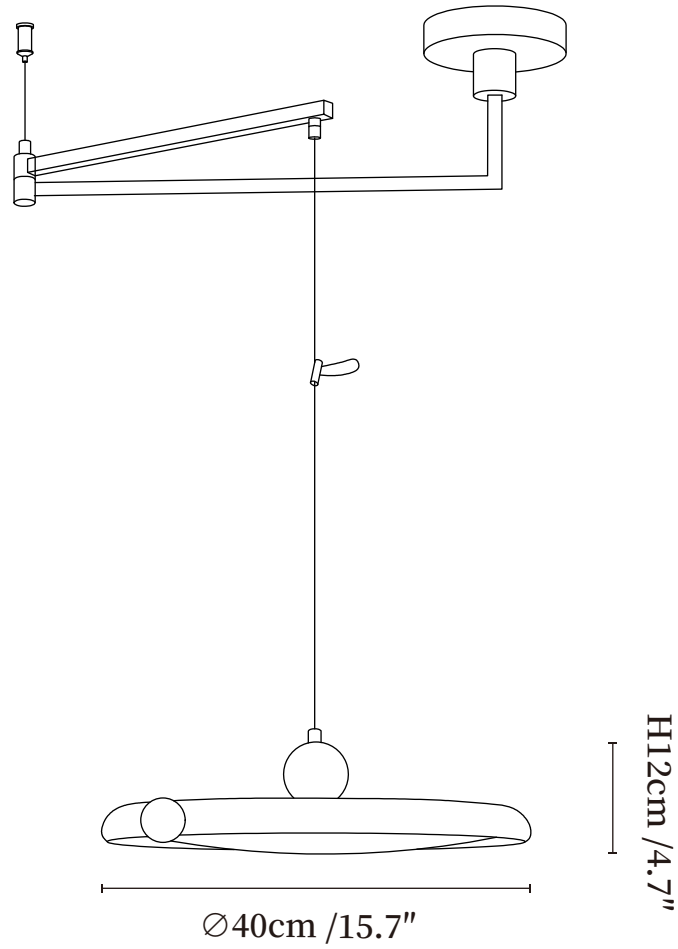

# SPECIFICATION SHEET

## SPECIFICATION DETAILS

\*For custom options, consult factory for details

<b>Fixture Dimensions</b>	Ø 15.7" x H 4.7"
<b>Light source</b>	Integrated LED
<b>Wattage</b>	~ 5W
<b>Voltage</b>	AC 110-240V
<b>Dimming</b>	Not supported
<b>CRI(Ra)</b>	90+ CRI
<b>Mounting</b>	Hardwired.
<b>LED Rated Life</b>	30000 hours
<b>Color Temperature</b>	Warm Light (3000K), Neutral Light (4000K), Cool Light (6000K)
<b>Control method</b>	Compatible with common wall switches(
<b>Finishes</b>	Walnut wood, Chrome, Black.
<b>Shadow Details</b>	White.
<b>Material</b>	Acrylic, Metal.
<b>Wire Length</b>	The standard length of the cord is 39.4", the length is adjustable.