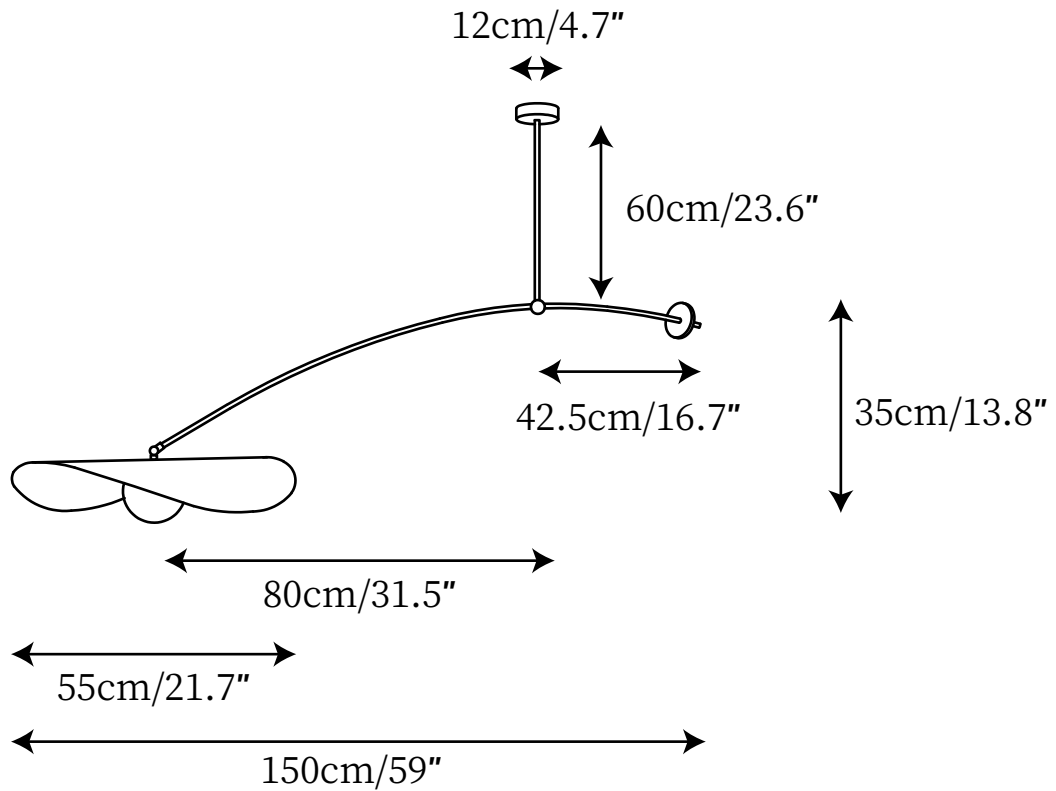

SPECIFICATION SHEET

SPECIFICATION DETAILS

*For custom options, consult factory for details

Fixture Dimensions	L 59" x H 13.8"
Light source	G9(bulb not included)
Wattage	MAX 5W incandescent bulb or LED equivalent.
Voltage	AC 110-240V
Mounting	Hardwired.
Dimming	Compatible with dimmable bulbs (bulb not included)
Control method	Compatible with common wall switches(not included)
Finishes	Black.
Shade Details	Gold, Black.
Material	Metal, Glass.
Rod Length	Suspension rod is 23.6", and can be spliced as needed.