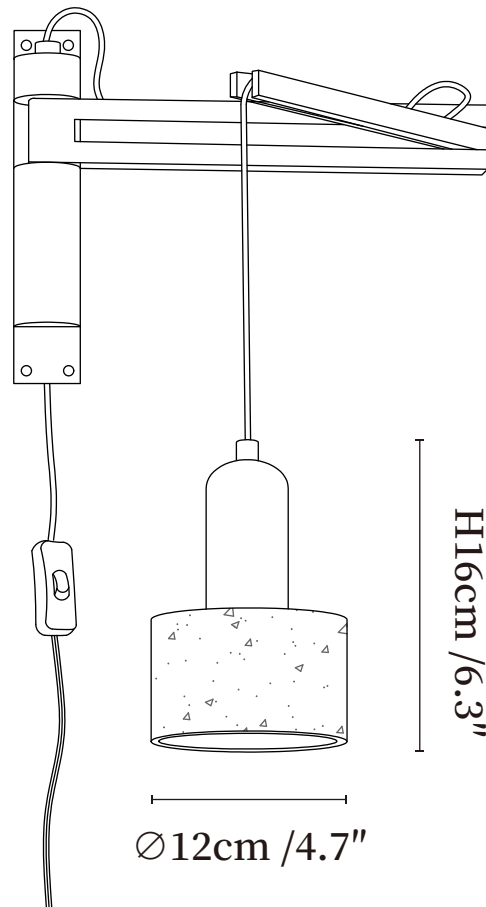

SPECIFICATION SHEET

SPECIFICATION DETAILS

*For custom options, consult factory for details

Fixture Dimensions	Ø 4.7" x H 6.3"
Light source	E26 or E27(bulb not included)
Wattage	MAX 40W incandescent bulb or LED equivalent.
Voltage	AC 110-240V
Dimming	Compatible with dimmable bulbs (bulb not included)
Control method	In line ON / OFF switch.
Finishes	Yellow Travertine, Walnut Color.
Shade Details	White.
Cord Length	Supplied with switched plug cord, length ~59" (150cm).
Material	Yellow Travertine, Metal, Glass, Wood.

SPECIFICATION SHEET

SPECIFICATION DETAILS

*For custom options, consult factory for details

Fixture Dimensions	Ø 5.9" x H 7.1"
Light source	E26 or E27 (bulb not included)
Wattage	MAX 40W incandescent bulb or LED equivalent.
Voltage	AC 110-240V
Dimming	Compatible with dimmable bulbs (bulb not included)
Control method	In line ON / OFF switch.
Finishes	Yellow Travertine, Walnut Color.
Shade Details	White.
Cord Length	Supplied with switched plug cord, length ~59" (150cm).
Material	Yellow Travertine, Metal, Glass, Wood.

SPECIFICATION SHEET

SPECIFICATION DETAILS

*For custom options, consult factory for details

Fixture Dimensions	$\text{Ø} 4.3'' \times \text{H} 4.9''$
Light source	E26 or E27(bulb not included)
Wattage	MAX 40W incandescent bulb or LED equivalent.
Voltage	AC 110-240V
Dimming	Compatible with dimmable bulbs (bulb not included)
Control method	In line ON / OFF switch.
Finishes	Yellow Travertine, Walnut Color.
Shade Details	White.
Cord Length	Supplied with switched plug cord, length ~59" (150cm).
Material	Yellow Travertine, Metal, Glass, Wood.