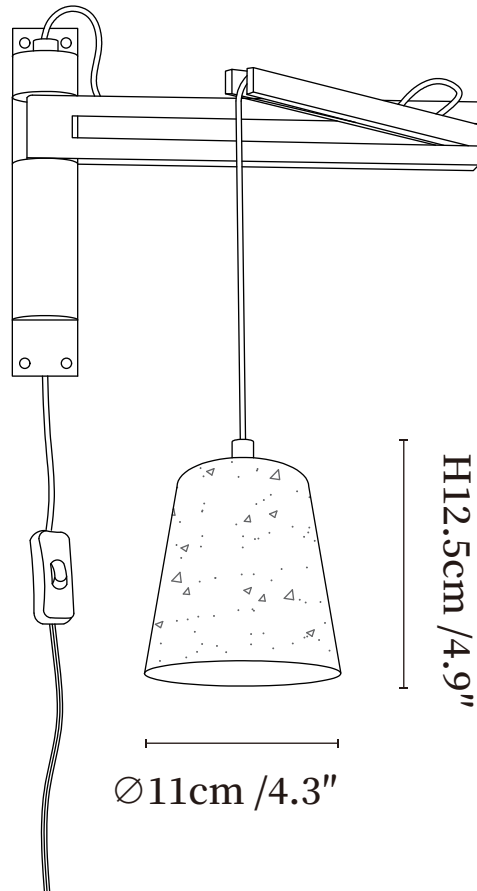

SPECIFICATION SHEET

SPECIFICATION DETAILS

*For custom options, consult factory for details

Fixture Dimensions	Ø 4.7" x H 6.3"
Light source	E26 or E27(bulb not included)
Wattage	MAX 40W incandescent bulb or LED equivalent.
Voltage	AC 110-240V
Dimming	Compatible with dimmable bulbs (bulb not included)
Control method	In line ON / OFF switch.
Finishes	Yellow Travertine, Walnut Color.
Shade Details	White.
Cord Length	Supplied with switched plug cord, length ~59" (150cm).
Material	Yellow Travertine, Metal, Glass, Wood.

SPECIFICATION SHEET

SPECIFICATION DETAILS

*For custom options, consult factory for details

Fixture Dimensions	Ø 5.9" x H 7.1"
Light source	E26 or E27 (bulb not included)
Wattage	MAX 40W incandescent bulb or LED equivalent.
Voltage	AC 110-240V
Dimming	Compatible with dimmable bulbs (bulb not included)
Control method	In line ON / OFF switch.
Finishes	Yellow Travertine, Walnut Color.
Shade Details	White.
Cord Length	Supplied with switched plug cord, length ~59" (150cm).
Material	Yellow Travertine, Metal, Glass, Wood.

SPECIFICATION SHEET

SPECIFICATION DETAILS

*For custom options, consult factory for details

Fixture Dimensions	$\text{Ø} 4.3'' \times \text{H} 4.9''$
Light source	E26 or E27(bulb not included)
Wattage	MAX 40W incandescent bulb or LED equivalent.
Voltage	AC 110-240V
Dimming	Compatible with dimmable bulbs (bulb not included)
Control method	In line ON / OFF switch.
Finishes	Yellow Travertine, Walnut Color.
Shade Details	White.
Cord Length	Supplied with switched plug cord, length ~59" (150cm).
Material	Yellow Travertine, Metal, Glass, Wood.