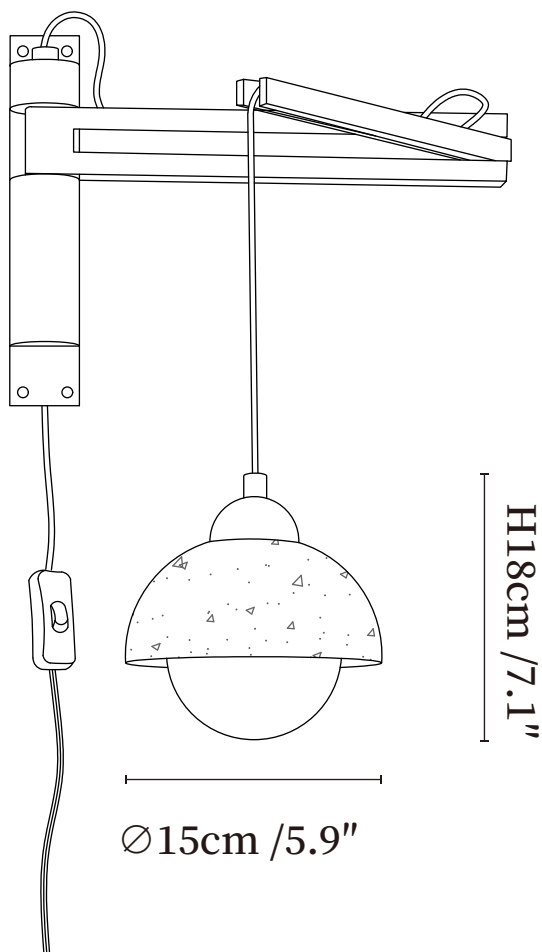

SPECIFICATION SHEET

SPECIFICATION DETAILS

*For custom options, consult factory for details

Fixture Dimensions	Ø 4.7" x H 6.3"
Light source	E26 or E27(bulb not included)
Wattage	MAX 40W incandescent bulb or LED equivalent.
Voltage	AC 110-240V
Dimming	Compatible with dimmable bulbs (bulb not included)
Control method	In line ON / OFF switch.
Finishes	Yellow Travertine, Walnut Color.
Shade Details	White.
Cord Length	Supplied with switched plug cord, length ~59" (150cm).
Material	Yellow Travertine, Metal, Glass, Wood.

SPECIFICATION SHEET

SPECIFICATION DETAILS

*For custom options, consult factory for details

Fixture Dimensions	Ø 5.9" x H 7.1"
Light source	E26 or E27 (bulb not included)
Wattage	MAX 40W incandescent bulb or LED equivalent.
Voltage	AC 110-240V
Dimming	Compatible with dimmable bulbs (bulb not included)
Control method	In line ON / OFF switch.
Finishes	Yellow Travertine, Walnut Color.
Shade Details	White.
Cord Length	Supplied with switched plug cord, length ~59" (150cm).
Material	Yellow Travertine, Metal, Glass, Wood.

SPECIFICATION SHEET

SPECIFICATION DETAILS

*For custom options, consult factory for details

Fixture Dimensions	$\text{Ø} 4.3'' \times \text{H} 4.9''$
Light source	E26 or E27(bulb not included)
Wattage	MAX 40W incandescent bulb or LED equivalent.
Voltage	AC 110-240V
Dimming	Compatible with dimmable bulbs (bulb not included)
Control method	In line ON / OFF switch.
Finishes	Yellow Travertine, Walnut Color.
Shade Details	White.
Cord Length	Supplied with switched plug cord, length ~59" (150cm).
Material	Yellow Travertine, Metal, Glass, Wood.