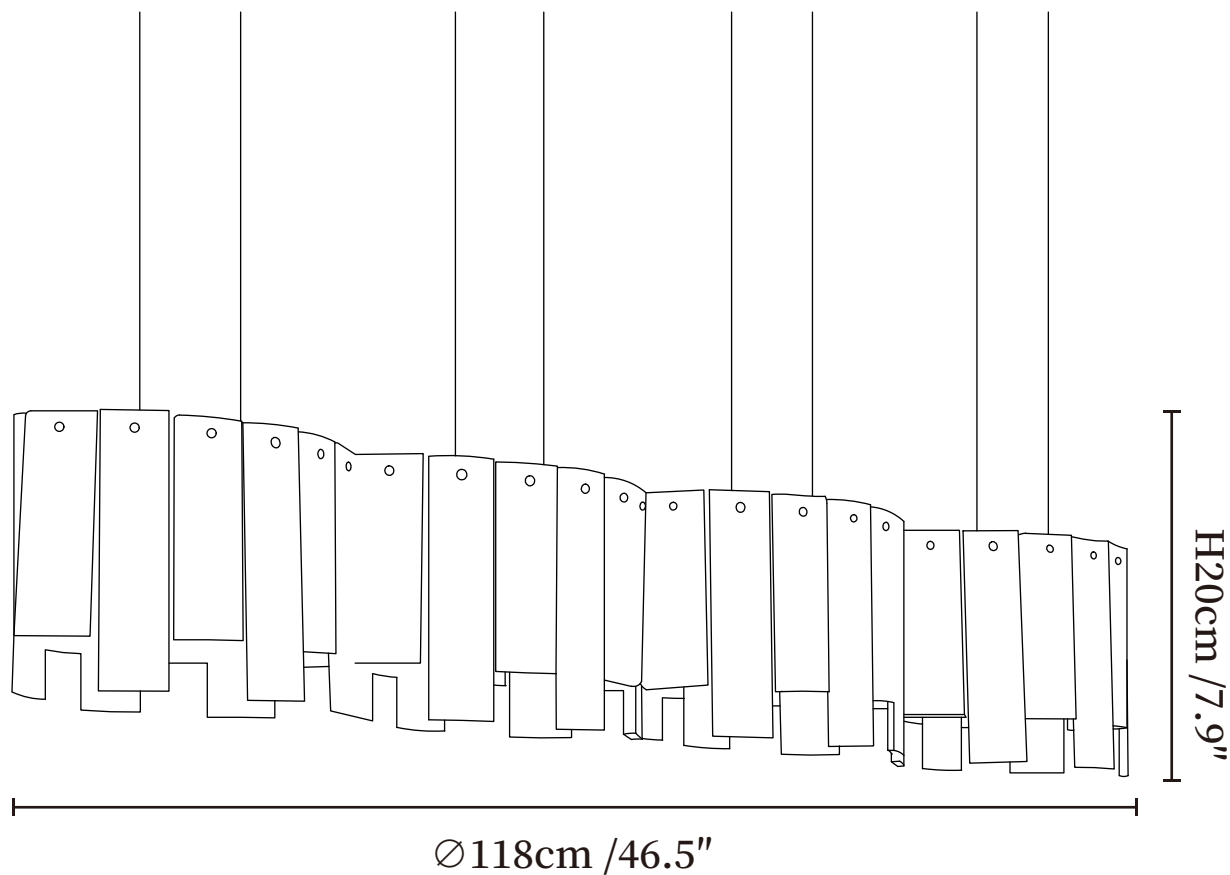

SPECIFICATION SHEET

SPECIFICATION DETAILS

*For custom options, consult factory for details

Fixture Dimensions	Ø 34.6" x H 7.9"
Light source	G9 (bulb not included)
Wattage	MAX5W incandescent bulb or LED equivalent.
Voltage	AC 110-240V
Mounting	Hardwired.
Dimming	Compatible with dimmable bulbs (bulb not included)
Control method	Compatible with common wall switches (not included)
Finishes	Gold.
Shade Details	White.
Material	Metal, Alabaster.
Wire Length	The standard length of the suspended wire is 59 "(150 cm) and the length is adjustable.

SPECIFICATION SHEET

SPECIFICATION DETAILS

*For custom options, consult factory for details

Fixture Dimensions	$\varnothing 46.5'' \times H 7.9''$
Light source	G9 (bulb not included)
Wattage	MAX5W incandescent bulb or LED equivalent.
Voltage	AC 110-240V
Mounting	Hardwired.
Dimming	Compatible with dimmable bulbs (bulb not included)
Control method	Compatible with common wall switches(not included)
Finishes	Gold.
Shade Details	White.
Material	Metal, Alabaster.
Wire Length	The standard length of the suspended wire is 59 "(150 cm) and the length is adjustable.
