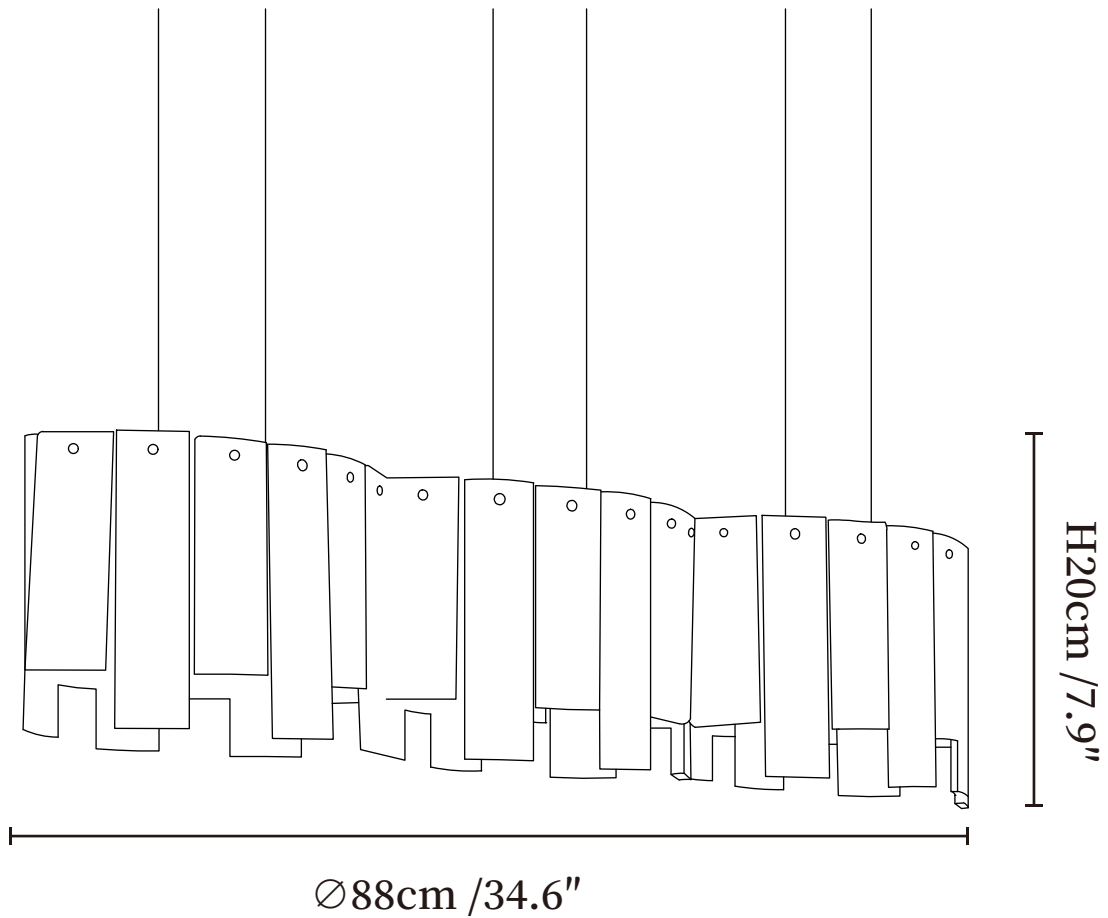

SPECIFICATION SHEET

SPECIFICATION DETAILS

*For custom options, consult factory for details

Fixture Dimensions	Ø 34.6" x H 7.9"
Light source	G9 (bulb not included)
Wattage	MAX5W incandescent bulb or LED equivalent.
Voltage	AC 110-240V
Mounting	Hardwired.
Dimming	Compatible with dimmable bulbs (bulb not included)
Control method	Compatible with common wall switches (not included)
Finishes	Gold.
Shade Details	White.
Material	Metal, Alabaster.
Wire Length	The standard length of the suspended wire is 59 "(150 cm) and the length is adjustable.

SPECIFICATION SHEET

SPECIFICATION DETAILS

*For custom options, consult factory for details

Fixture Dimensions	$\varnothing 46.5'' \times H 7.9''$
Light source	G9 (bulb not included)
Wattage	MAX5W incandescent bulb or LED equivalent.
Voltage	AC 110-240V
Mounting	Hardwired.
Dimming	Compatible with dimmable bulbs (bulb not included)
Control method	Compatible with common wall switches(not included)
Finishes	Gold.
Shade Details	White.
Material	Metal, Alabaster.
Wire Length	The standard length of the suspended wire is 59 "(150 cm) and the length is adjustable.
