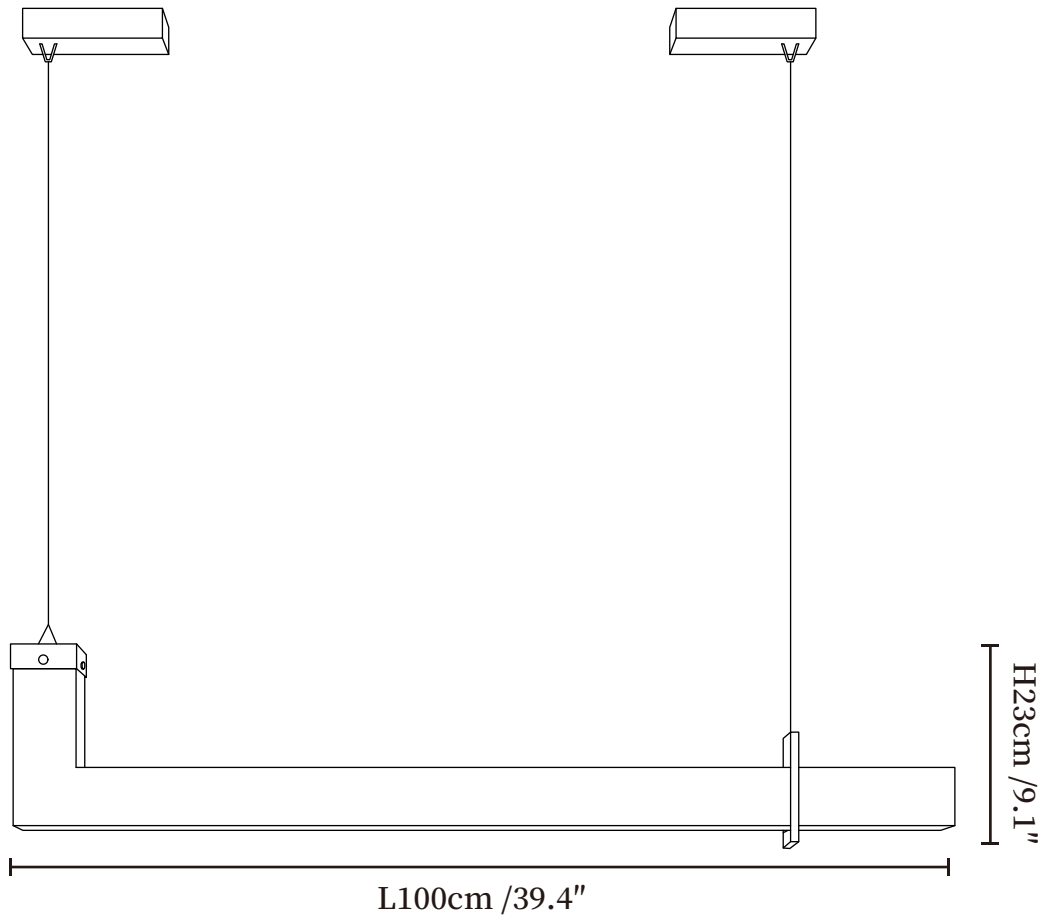

SPECIFICATION SHEET

SPECIFICATION DETAILS

*For custom options, consult factory for details

Fixture Dimensions	L 39.4" x H 9.1" L 47.2" x H 9.1"
Light source	Integrated LED
Wattage	~ 5W
Voltage	AC 110-240V
Dimming	Not supported
CRI(Ra)	90+ CRI
Mounting	Hardwired.
LED Rated Life	30000 hours
Color Temperature	Warm Light (3000K), Neutral Light (4000K), Cool Light (6000K)
Control method	Compatible with common wall switches(not included)
Finishes	Black.
Shadow Details	White.
Material	Metal, Alabaster, Leather.
Wire Length	The standard length of the cord is 39.4" (100 cm), the length is adjustable.