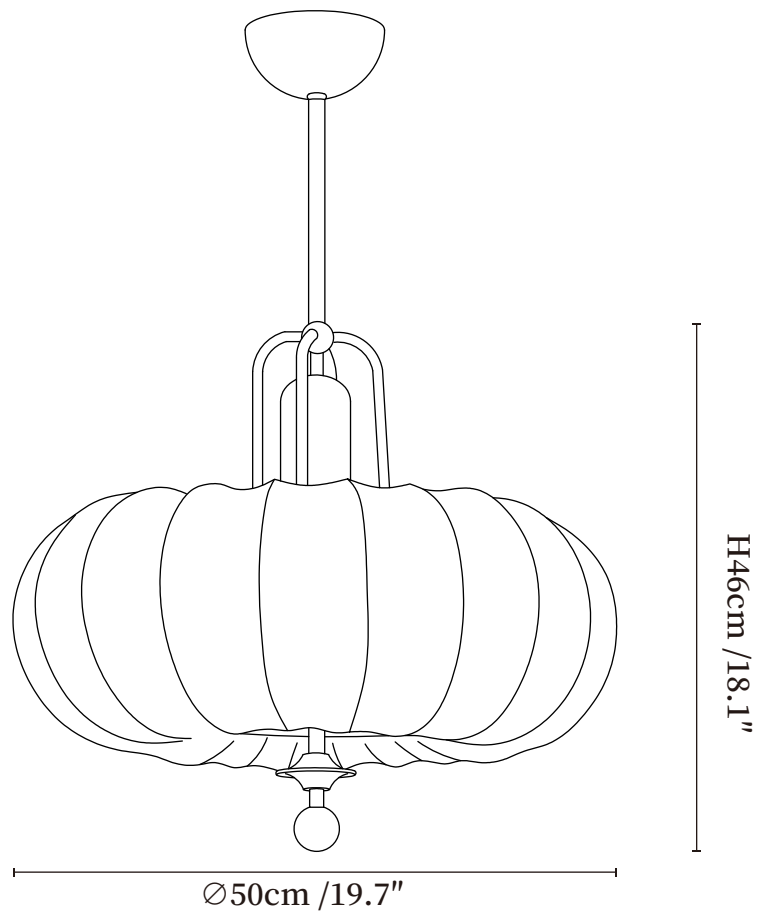

SPECIFICATION SHEET

SPECIFICATION DETAILS

*For custom options, consult factory for details

Fixture Dimensions	Ø 19.7" x H 18.1"
Light source	E26 or E27 (bulb not included)
Wattage	MAX 40W incandescent bulb or LED equivalent.
Voltage	AC 110-240V
Mounting	Hardwired.
Dimming	Compatible with dimmable bulbs (bulb not included)
Control method	Compatible with common wall switches(
Finishes	Gold, Walnut color.
Shade Details	White.
Material	Silk, Metal, Wood.
Rod Length	Suspension rod is 11.8", and can be spliced as needed.