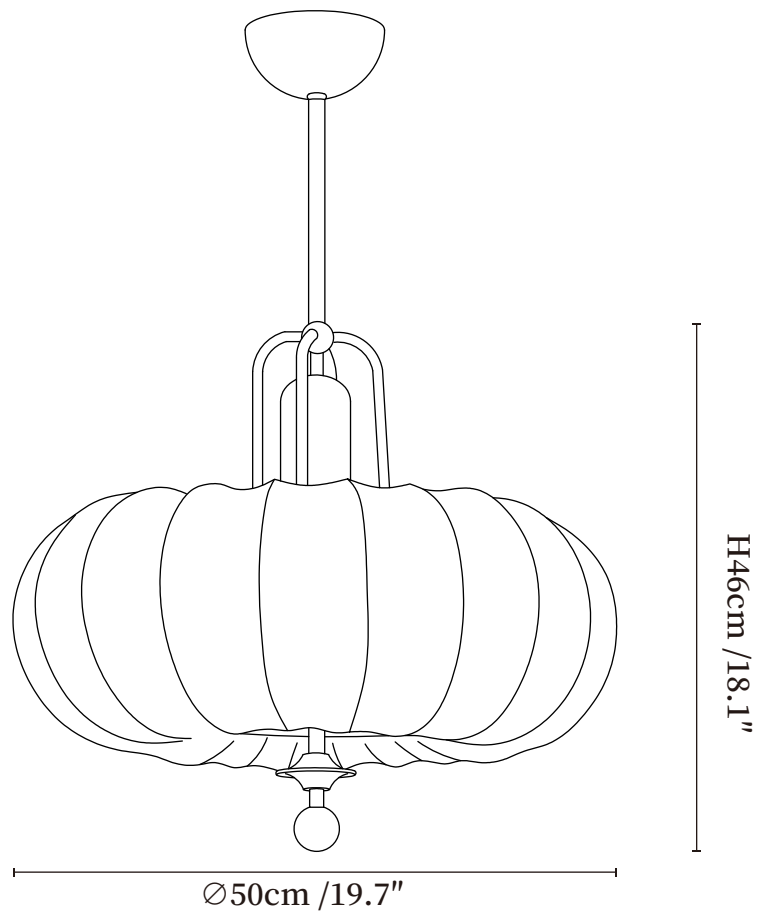

SPECIFICATION SHEET

SPECIFICATION DETAILS

*For custom options, consult factory for details

Fixture Dimensions	Ø 19.7" x H 18.1"
Light source	E26 or E27 (bulb not included)
Wattage	MAX 40W incandescent bulb or LED equivalent.
Voltage	AC 110-240V
Mounting	Hardwired.
Dimming	Compatible with dimmable bulbs (bulb not included)
Control method	Compatible with common wall switches (not included)
Finishes	Gold, Walnut color.
Shade Details	White.
Material	Silk, Metal, Wood.
Rod Length	Suspension rod is 11.8", and can be spliced as needed.