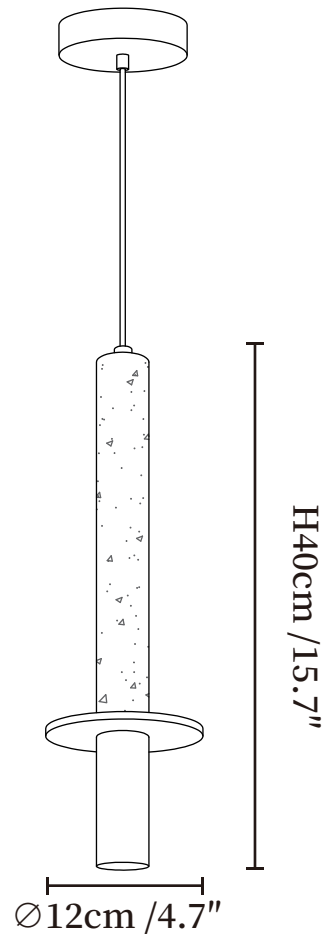

# SPECIFICATION SHEET

---

## SPECIFICATION DETAILS

\*For custom options, consult factory for details

<b>Fixture Dimensions</b>	Ø 4.7" x H 15.7"
<b>Light source</b>	E26 or E27(bulb not included)
<b>Wattage</b>	MAX40W incandescent bulb or LED equivalent.
<b>Voltage</b>	AC 110-240V
<b>Mounting</b>	Hardwired.
<b>Dimming</b>	Compatible with dimmable bulbs (bulb not included)
<b>Control method</b>	Compatible with common wall switches(not included)
<b>Finishes</b>	Gold, Black.
<b>Shade Details</b>	Yellow Travertine, Black Travertine.
<b>Material</b>	Travertine, Metal.
<b>Wire Length</b>	The standard length of the suspended wire is 59 "(150 cm) and the length is adjustable.