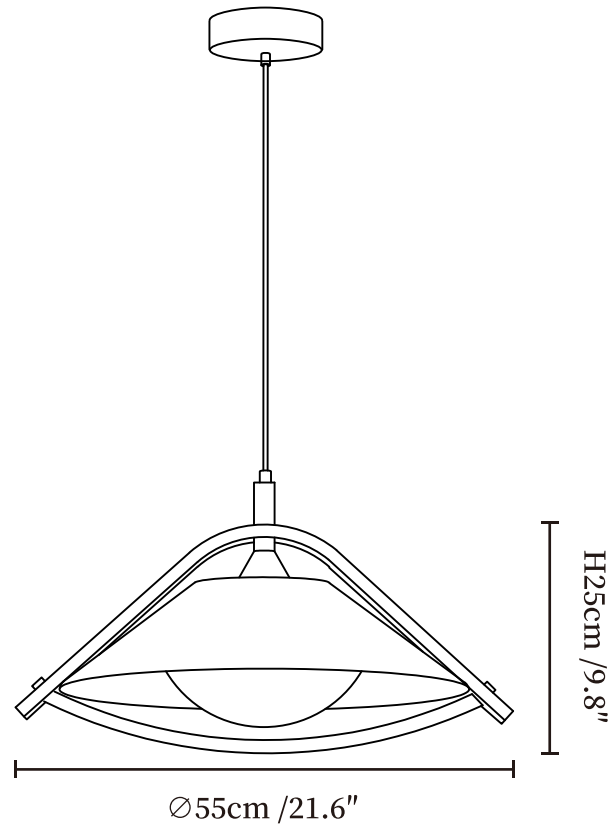

SPECIFICATION SHEET

SPECIFICATION DETAILS

*For custom options, consult factory for details

Fixture Dimensions	Ø 21.6" x H 9.8"
Light source	E26 or E27 (bulb not included)
Wattage	MAX 40W incandescent bulb or LED equivalent.
Voltage	AC 110-240V
Mounting	Hardwired.
Dimming	Compatible with dimmable bulbs (bulb not included)
Control method	Compatible with common wall switches (not included)
Finishes	White, Walnut Wood.
Shade Details	White.
Material	Metal, Wood, Fabric.
Wire Length	The standard length of the suspended wire is 59 "(150 cm) and the length is adjustable.
