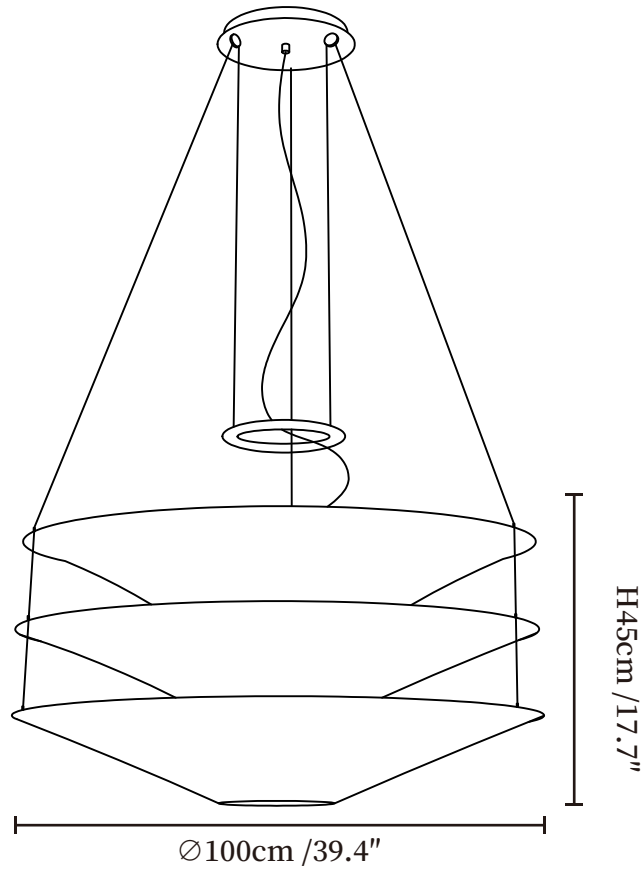

SPECIFICATION SHEET

SPECIFICATION DETAILS

*For custom options, consult factory for details

| | |
|---------------------------|--|
| Fixture Dimensions | $\text{Ø} 29.5'' \times H 17.7''$ |
| Light source | E26 or E27 (bulb not included) |
| Wattage | MAX 40W incandescent bulb or LED equivalent. |
| Voltage | AC 110-240V |
| Dimming | Not supported |
| CRI(Ra) | 90+ CRI |
| Mounting | Hardwired. |
| LED Rated Life | 30000 hours |
| Color Temperature | Warm Light (3000K), Neutral Light (4000K), Cool Light (6000K) |
| Control method | Compatible with common wall switches(not included) |
| Finishes | White. |
| Shadow Details | White. |
| Material | Metal, Dupont paper. |
| Wire Length | The standard length of the cord is 59" (150 cm), the length is adjustable. |

SPECIFICATION SHEET

SPECIFICATION DETAILS

*For custom options, consult factory for details

| | |
|---------------------------|--|
| Fixture Dimensions | Ø 39.4" x H 17.7" |
| Light source | E26 or E27 (bulb not included) |
| Wattage | MAX 40W incandescent bulb or LED equivalent. |
| Voltage | AC 110-240V |
| Dimming | Not supported |
| CRI(Ra) | 90+ CRI |
| Mounting | Hardwired. |
| LED Rated Life | 30000 hours |
| Color Temperature | Warm Light (3000K), Neutral Light (4000K), Cool Light (6000K) |
| Control method | Compatible with common wall switches(not included) |
| Finishes | White. |
| Shadow Details | White. |
| Material | Metal, Dupont paper. |
| Wire Length | The standard length of the cord is 59" (150 cm), the length is adjustable. |