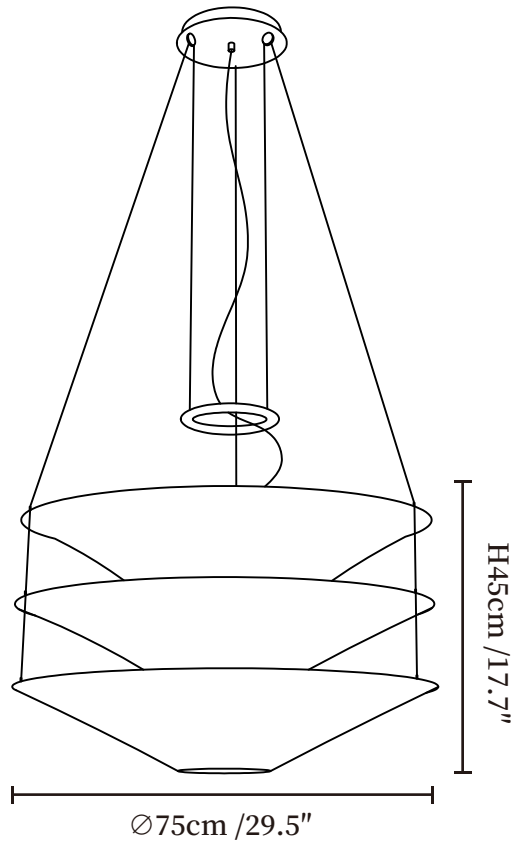

SPECIFICATION SHEET

SPECIFICATION DETAILS

*For custom options, consult factory for details

| | |
|---------------------------|--|
| Fixture Dimensions | $\text{Ø} 29.5'' \times H 17.7''$ |
| Light source | E26 or E27 (bulb not included) |
| Wattage | MAX 40W incandescent bulb or LED equivalent. |
| Voltage | AC 110-240V |
| Dimming | Not supported |
| CRI(Ra) | 90+ CRI |
| Mounting | Hardwired. |
| LED Rated Life | 30000 hours |
| Color Temperature | Warm Light (3000K), Neutral Light (4000K), Cool Light (6000K) |
| Control method | Compatible with common wall switches(not included) |
| Finishes | White. |
| Shadow Details | White. |
| Material | Metal, Dupont paper. |
| Wire Length | The standard length of the cord is 59" (150 cm), the length is adjustable. |

SPECIFICATION SHEET

SPECIFICATION DETAILS

*For custom options, consult factory for details

| | |
|---------------------------|--|
| Fixture Dimensions | Ø 39.4" x H 17.7" |
| Light source | E26 or E27 (bulb not included) |
| Wattage | MAX 40W incandescent bulb or LED equivalent. |
| Voltage | AC 110-240V |
| Dimming | Not supported |
| CRI(Ra) | 90+ CRI |
| Mounting | Hardwired. |
| LED Rated Life | 30000 hours |
| Color Temperature | Warm Light (3000K), Neutral Light (4000K), Cool Light (6000K) |
| Control method | Compatible with common wall switches(not included) |
| Finishes | White. |
| Shadow Details | White. |
| Material | Metal, Dupont paper. |
| Wire Length | The standard length of the cord is 59" (150 cm), the length is adjustable. |