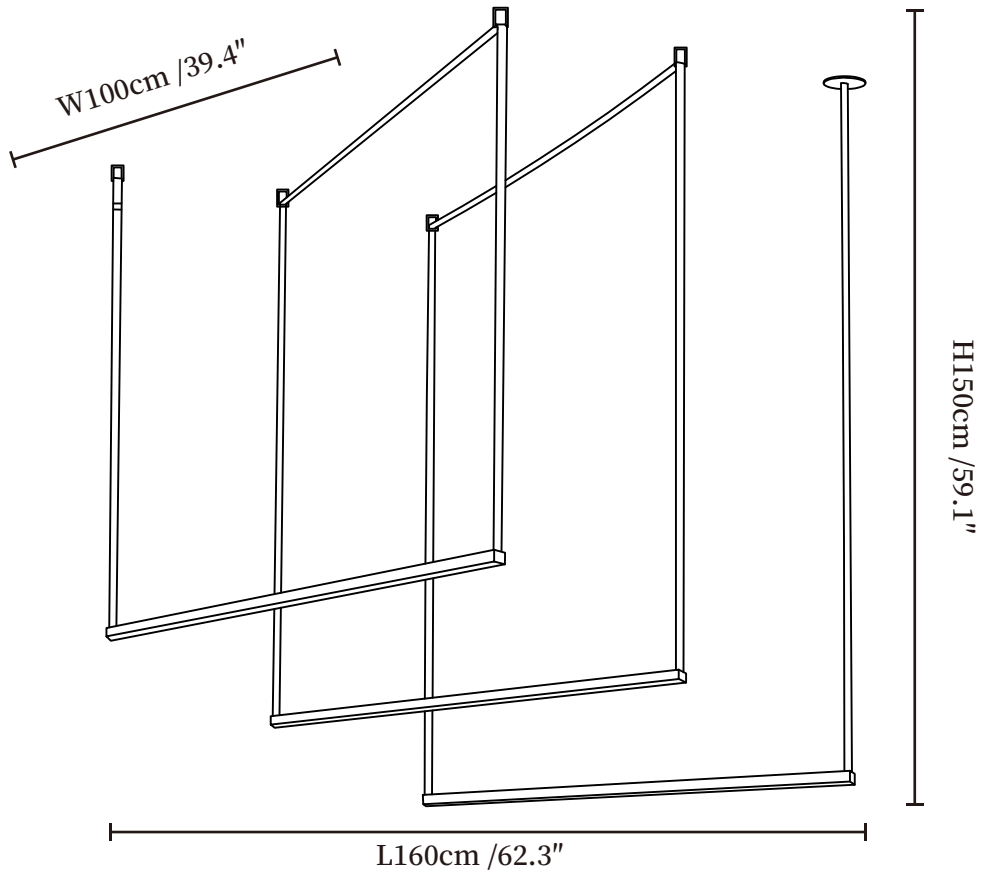

## SPECIFICATION DETAILS

\*For custom options, consult factory for details

<b>Fixture Dimensions</b>	L 39.4" x H 59.1"
<b>Light source</b>	Integrated LED
<b>Wattage</b>	~ 5W
<b>Voltage</b>	AC 110-240V
<b>Dimming</b>	Not supported
<b>CRI(Ra)</b>	90+ CRI
<b>Mounting</b>	Hardwired.
<b>LED Rated Life</b>	30000 hours
<b>Color Temperature</b>	Warm Light (3000K), Neutral Light (4000K), Cool Light (6000K)
<b>Control method</b>	Compatible with common wall switches(not included)
<b>Finishes</b>	Red, Black
<b>Shadow Details</b>	White
<b>Material</b>	Metal, Canvas
<b>Wire Length</b>	The standard length of the cord is 59" (150 cm), the length is adjustable.

## SPECIFICATION DETAILS

\*For custom options, consult factory for details

<b>Fixture Dimensions</b>	L 62.3" x H 39.4" x H 59.1"
<b>Light source</b>	Integrated LED
<b>Wattage</b>	~ 5W
<b>Voltage</b>	AC 110-240V
<b>Dimming</b>	Not supported
<b>CRI(Ra)</b>	90+ CRI
<b>Mounting</b>	Hardwired.
<b>LED Rated Life</b>	30000 hours
<b>Color Temperature</b>	Warm Light (3000K), Neutral Light (4000K), Cool Light (6000K)
<b>Control method</b>	Compatible with common wall switches(not included)
<b>Finishes</b>	Red, Black
<b>Shadow Details</b>	White
<b>Material</b>	Metal, Canvas
<b>Wire Length</b>	The standard length of the cord is 59" (150 cm), the length is adjustable.