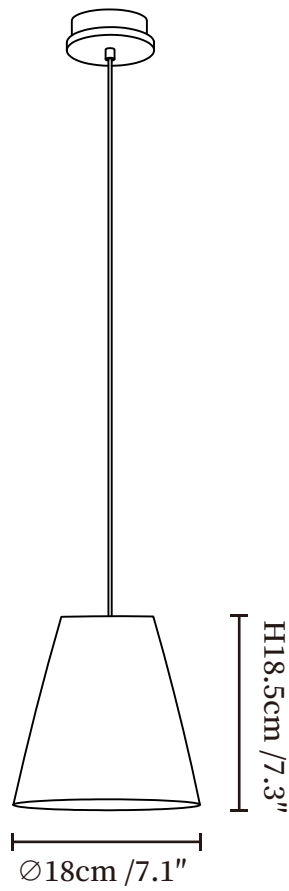

## SPECIFICATION DETAILS

\*For custom options, consult factory for details

<b>Fixture Dimensions</b>	Ø 7.1" x H 7.3"
<b>Light source</b>	Integrated LED
<b>Wattage</b>	~ 5W
<b>Voltage</b>	AC 110-240V
<b>Dimming</b>	Not supported
<b>CRI(Ra)</b>	90+ CRI
<b>Mounting</b>	Hardwired.
<b>LED Rated Life</b>	30000 hours
<b>Color Temperature</b>	Warm Light (3000K), Neutral Light (4000K), Cool Light (6000K)
<b>Control method</b>	Compatible with common wall switches(not included)
<b>Finishes</b>	Wood Color, Walnut Color, Black.
<b>Shadow Details</b>	Wood Color, Walnut Color, Black.
<b>Material</b>	Metal, Wood.
<b>Wire Length</b>	The standard length of the cord is 59" (150 cm), the length is adjustable.

## SPECIFICATION DETAILS

\*For custom options, consult factory for details

<b>Fixture Dimensions</b>	Ø 7.1" x H 7.3"
<b>Light source</b>	Integrated LED
<b>Wattage</b>	~ 5W
<b>Voltage</b>	AC 110-240V
<b>Dimming</b>	Not supported
<b>CRI(Ra)</b>	90+ CRI
<b>Mounting</b>	Hardwired.
<b>LED Rated Life</b>	30000 hours
<b>Color Temperature</b>	Warm Light (3000K), Neutral Light (4000K), Cool Light (6000K)
<b>Control method</b>	Compatible with common wall switches (not included)
<b>Finishes</b>	Wood Color, Walnut Color, Black.
<b>Shadow Details</b>	Wood Color, Walnut Color, Black.
<b>Material</b>	Metal, Wood.
<b>Wire Length</b>	The standard length of the cord is 59" (150 cm), the length is adjustable.