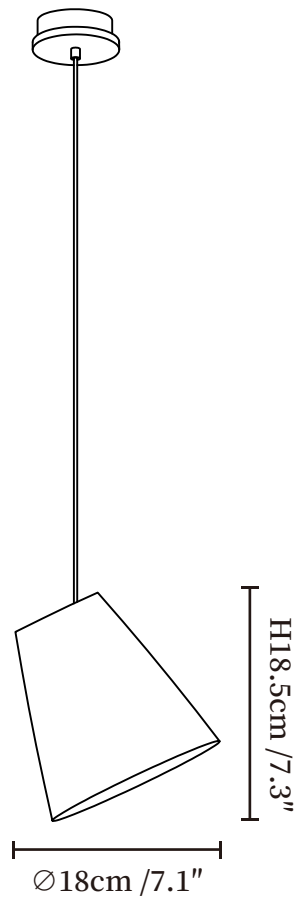

## SPECIFICATION DETAILS

\*For custom options, consult factory for details

<b>Fixture Dimensions</b>	Ø 7.1" x H 7.3"
<b>Light source</b>	Integrated LED
<b>Wattage</b>	~ 5W
<b>Voltage</b>	AC 110-240V
<b>Dimming</b>	Not supported
<b>CRI(Ra)</b>	90+ CRI
<b>Mounting</b>	Hardwired.
<b>LED Rated Life</b>	30000 hours
<b>Color Temperature</b>	Warm Light (3000K), Neutral Light (4000K), Cool Light (6000K)
<b>Control method</b>	Compatible with common wall switches(not included)
<b>Finishes</b>	Wood Color, Walnut Color, Black.
<b>Shadow Details</b>	Wood Color, Walnut Color, Black.
<b>Material</b>	Metal, Wood.
<b>Wire Length</b>	The standard length of the cord is 59" (150 cm), the length is adjustable.

## SPECIFICATION DETAILS

\*For custom options, consult factory for details

<b>Fixture Dimensions</b>	Ø 7.1" x H 7.3"
<b>Light source</b>	Integrated LED
<b>Wattage</b>	~ 5W
<b>Voltage</b>	AC 110-240V
<b>Dimming</b>	Not supported
<b>CRI(Ra)</b>	90+ CRI
<b>Mounting</b>	Hardwired.
<b>LED Rated Life</b>	30000 hours
<b>Color Temperature</b>	Warm Light (3000K), Neutral Light (4000K), Cool Light (6000K)
<b>Control method</b>	Compatible with common wall switches (not included)
<b>Finishes</b>	Wood Color, Walnut Color, Black.
<b>Shadow Details</b>	Wood Color, Walnut Color, Black.
<b>Material</b>	Metal, Wood.
<b>Wire Length</b>	The standard length of the cord is 59" (150 cm), the length is adjustable.