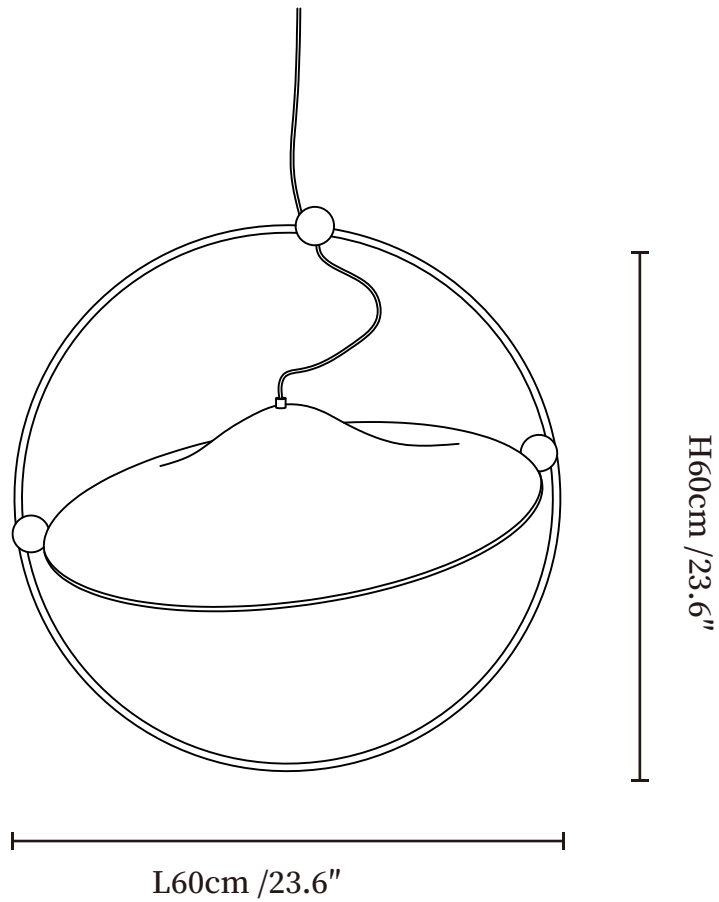

## SPECIFICATION DETAILS

\*For custom options, consult factory for details

<b>Fixture Dimensions</b>	Ø 23.6" x H 23.6"
<b>Light source</b>	E14 (bulb not included)
<b>Wattage</b>	MAX15W incandescent bulb or LED equivalent.
<b>Voltage</b>	AC 110-240V
<b>Mounting</b>	Hardwired.
<b>Dimming</b>	Compatible with dimmable bulbs (bulb not included)
<b>Control method</b>	Compatible with common wall switches(
<b>Finishes</b>	Black
<b>Shade Details</b>	Beige
<b>Material</b>	Metal
<b>Wire Length</b>	The standard length of the suspended wire is 59 "(150 cm) and the length is adjustable.