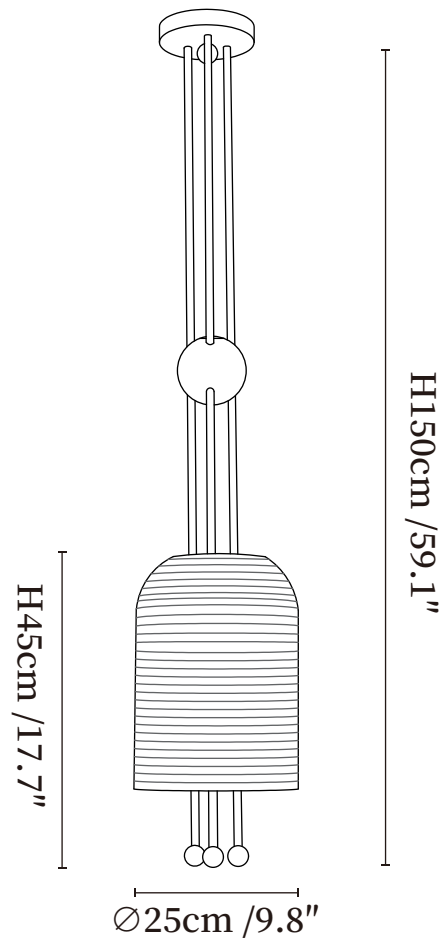

SPECIFICATION SHEET

SPECIFICATION DETAILS

*For custom options, consult factory for details

Fixture Dimensions	Ø 9.8" x H 59"
Light source	E26 or E27 (bulb not included)
Wattage	MAX 40W incandescent bulb or LED equivalent.
Voltage	AC 110-240V
Mounting	Hardwired.
Dimming	Compatible with dimmable bulbs (bulb not included)
Control method	Compatible with common wall switches (not included)
Finishes	Gold, Black
Shade Details	White
Material	Glass, Metal
Rod Length	Suspension rod is 19.7"+11.8", and can be spliced as needed.

SPECIFICATION SHEET

SPECIFICATION DETAILS

*For custom options, consult factory for details

Fixture Dimensions	Ø 31.9" x H 33.5"
Light source	E26 or E27 (bulb not included)
Wattage	MAX 40W incandescent bulb or LED equivalent.
Voltage	AC 110-240V
Mounting	Hardwired.
Dimming	Compatible with dimmable bulbs (bulb not included)
Control method	Compatible with common wall switches(not included)
Finishes	Gold, Black
Shade Details	White
Material	Glass, Metal
Rod Length	Suspension rod is 19.7"+11.8", and can be spliced as needed.