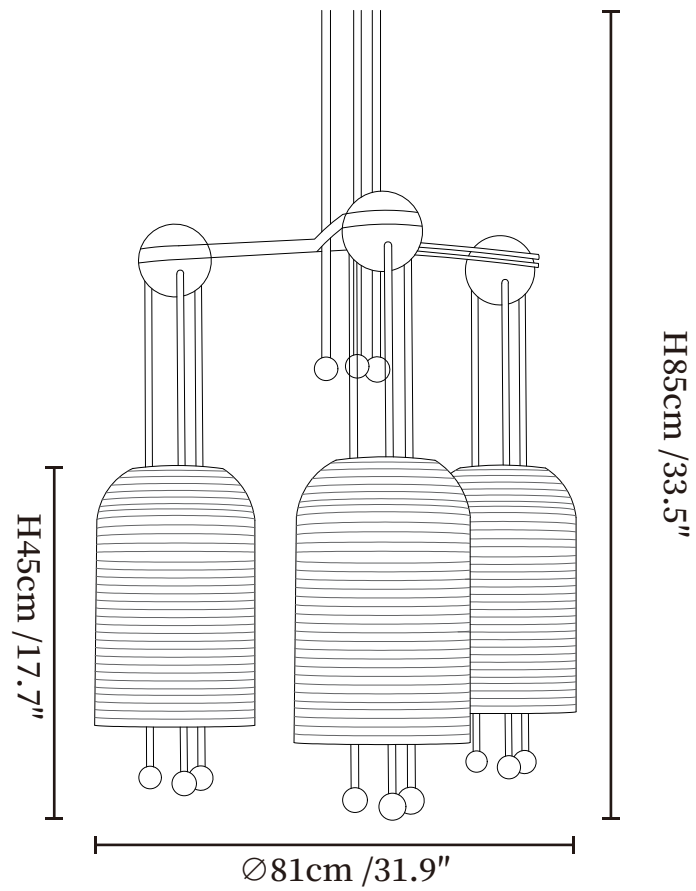

SPECIFICATION SHEET

SPECIFICATION DETAILS

*For custom options, consult factory for details

Fixture Dimensions	Ø 9.8" x H 59"
Light source	E26 or E27 (bulb not included)
Wattage	MAX 40W incandescent bulb or LED equivalent.
Voltage	AC 110-240V
Mounting	Hardwired.
Dimming	Compatible with dimmable bulbs (bulb not included)
Control method	Compatible with common wall switches (not included)
Finishes	Gold, Black
Shade Details	White
Material	Glass, Metal
Rod Length	Suspension rod is 19.7"+11.8", and can be spliced as needed.

SPECIFICATION SHEET

SPECIFICATION DETAILS

*For custom options, consult factory for details

Fixture Dimensions	Ø 31.9" x H 33.5"
Light source	E26 or E27 (bulb not included)
Wattage	MAX 40W incandescent bulb or LED equivalent.
Voltage	AC 110-240V
Mounting	Hardwired.
Dimming	Compatible with dimmable bulbs (bulb not included)
Control method	Compatible with common wall switches(not included)
Finishes	Gold, Black
Shade Details	White
Material	Glass, Metal
Rod Length	Suspension rod is 19.7"+11.8", and can be spliced as needed.