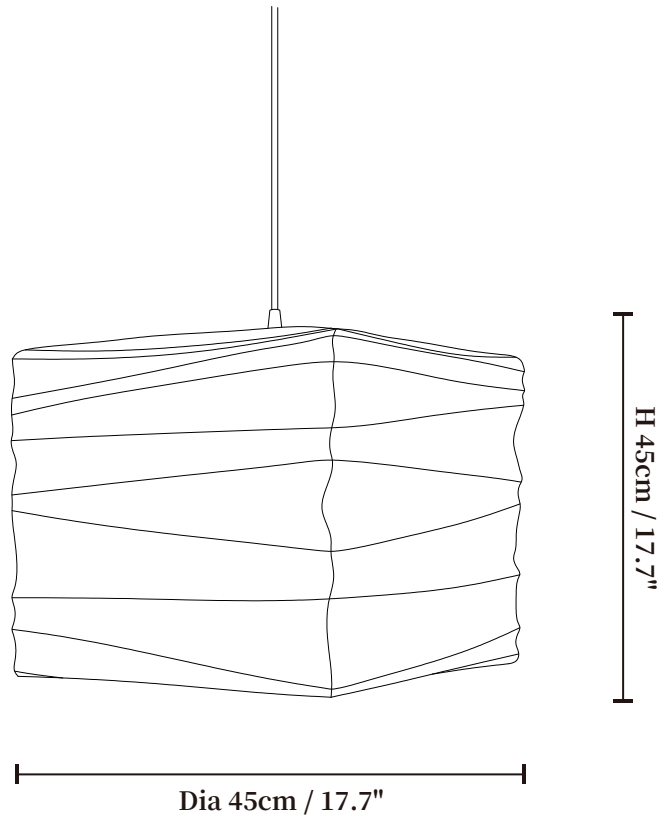

# SPECIFICATION SHEET

---

## SPECIFICATION DETAILS

\*For custom options, consult factory for details

<b>Fixture Dimensions</b>	Dia 13" x H 13" , Dia 17.7" x H 17.7"
<b>Light source</b>	E26 or E27 (bulb not included)
<b>Wattage</b>	MAX 40W incandescent bulb or LED equivalent.
<b>Voltage</b>	AC 110-240V
<b>Mounting</b>	Hardwired.
<b>Dimming</b>	Compatible with dimmable bulbs (bulb not included)
<b>Control method</b>	Compatible with common wall switches(not included)
<b>Finishes</b>	White
<b>Shade Details</b>	White
<b>Material</b>	Mulberry paper, Metal
<b>Wire Length</b>	The standard length of the suspended wire is 59 "(150 cm) and the length is adjustable.