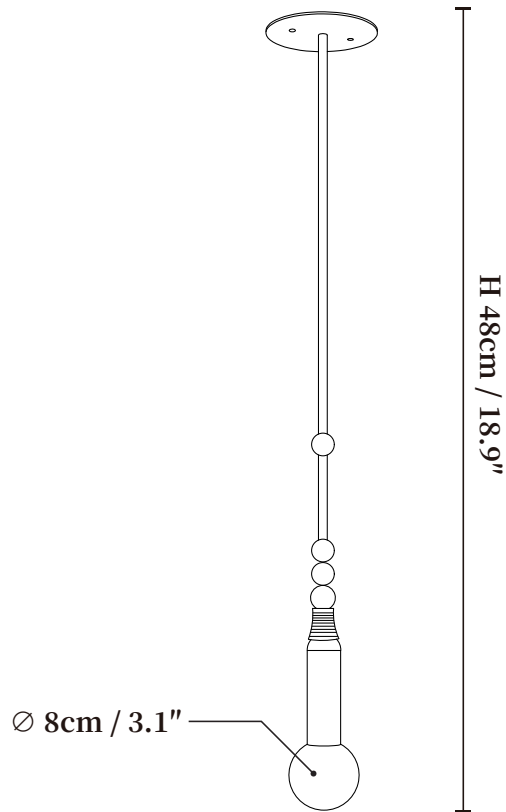

## SPECIFICATION DETAILS

\*For custom options, consult factory for details

<b>Fixture Dimensions</b>	Ø 3.1" x H 18.9"
<b>Light source</b>	E26 or E27 (bulb not included)
<b>Wattage</b>	MAX 40W incandescent bulb or LED equivalent.
<b>Voltage</b>	AC 110-240V
<b>Mounting</b>	Hardwired.
<b>Dimming</b>	Compatible with dimmable bulbs (bulb not included)
<b>Control method</b>	Compatible with common wall switches(not included)
<b>Finishes</b>	Antique Brass, Black Marble, White Marble, Brown Marble
<b>Shade Details</b>	White
<b>Material</b>	Brass, Marble, Metal
<b>Rod Length</b>	Suspension rod is 11.8"+19.7", and can be spliced as needed.