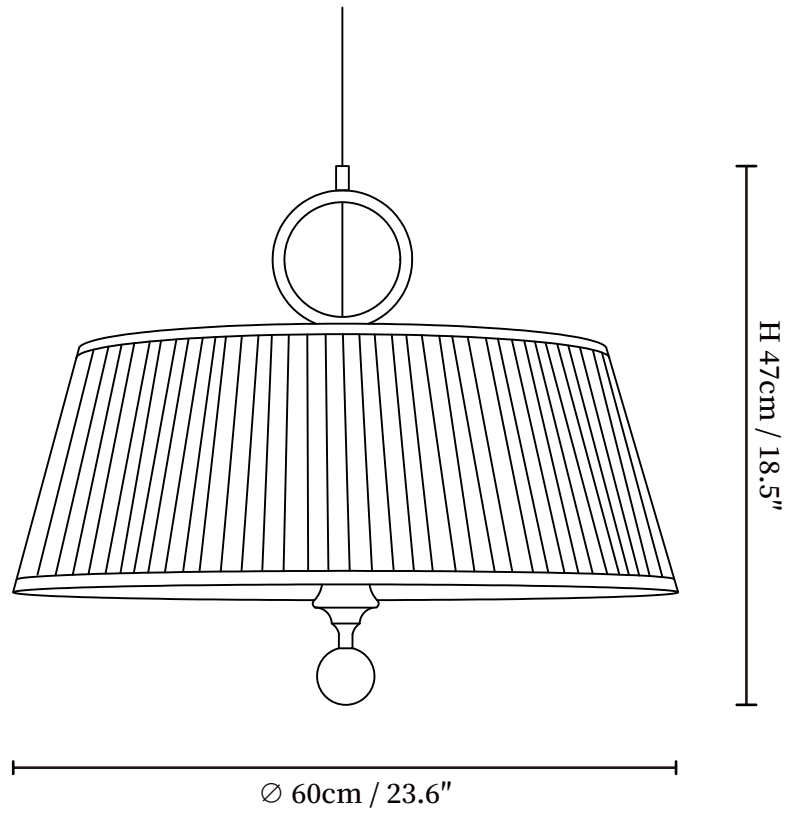

SPECIFICATION SHEET

SPECIFICATION DETAILS

*For custom options, consult factory for details

Fixture Dimensions	Ø 13.8" x H 16.9"
Light source	E26 or E27 (bulb not included)
Wattage	MAX 40W incandescent bulb or LED equivalent.
Voltage	AC 110-240V
Mounting	Hardwired.
Dimming	Compatible with dimmable bulbs (bulb not included)
Control method	Compatible with common wall switches (not included)
Finishes	Walnut Color, Brass
Shade Details	White
Material	Metal, Wood, Fabric
Wire Length	The standard length of the suspended wire is 59 "(150 cm) and the length is adjustable.

SPECIFICATION SHEET

SPECIFICATION DETAILS

*For custom options, consult factory for details

Fixture Dimensions	Ø 19.7" x H 18.5"
Light source	E26 or E27 (bulb not included)
Wattage	MAX 40W incandescent bulb or LED equivalent.
Voltage	AC 110-240V
Mounting	Hardwired.
Dimming	Compatible with dimmable bulbs (bulb not included)
Control method	Compatible with common wall switches(not included)
Finishes	Walnut Color, Brass
Shade Details	White
Material	Metal, Wood, Fabric
Wire Length	The standard length of the suspended wire is 59 "(150 cm) and the length is adjustable.

SPECIFICATION SHEET

SPECIFICATION DETAILS

*For custom options, consult factory for details

Fixture Dimensions	Ø 23.6" x H 18.5"
Light source	E26 or E27 (bulb not included)
Wattage	MAX 40W incandescent bulb or LED equivalent.
Voltage	AC 110-240V
Mounting	Hardwired.
Dimming	Compatible with dimmable bulbs (bulb not included)
Control method	Compatible with common wall switches (not included)
Finishes	Walnut Color, Brass
Shade Details	White
Material	Metal, Wood, Fabric
Wire Length	The standard length of the suspended wire is 59 "(150 cm) and the length is adjustable.