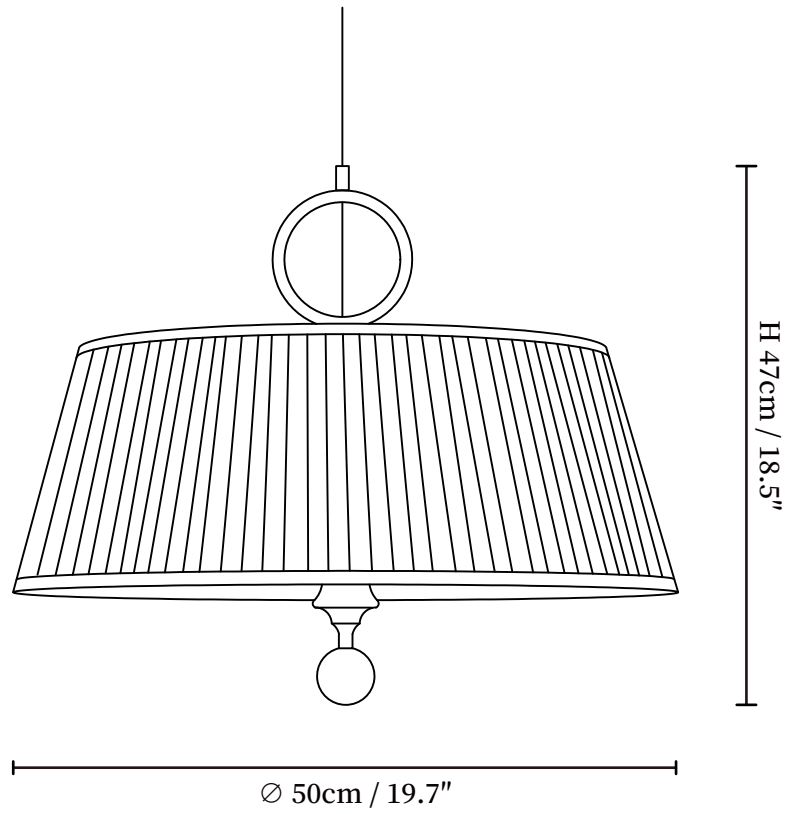

SPECIFICATION SHEET

SPECIFICATION DETAILS

*For custom options, consult factory for details

Fixture Dimensions	Ø 13.8" x H 16.9"
Light source	E26 or E27 (bulb not included)
Wattage	MAX 40W incandescent bulb or LED equivalent.
Voltage	AC 110-240V
Mounting	Hardwired.
Dimming	Compatible with dimmable bulbs (bulb not included)
Control method	Compatible with common wall switches (not included)
Finishes	Walnut Color, Brass
Shade Details	White
Material	Metal, Wood, Fabric
Wire Length	The standard length of the suspended wire is 59 "(150 cm) and the length is adjustable.

SPECIFICATION SHEET

SPECIFICATION DETAILS

*For custom options, consult factory for details

Fixture Dimensions	Ø 19.7" x H 18.5"
Light source	E26 or E27 (bulb not included)
Wattage	MAX 40W incandescent bulb or LED equivalent.
Voltage	AC 110-240V
Mounting	Hardwired.
Dimming	Compatible with dimmable bulbs (bulb not included)
Control method	Compatible with common wall switches(not included)
Finishes	Walnut Color, Brass
Shade Details	White
Material	Metal, Wood, Fabric
Wire Length	The standard length of the suspended wire is 59 "(150 cm) and the length is adjustable.

SPECIFICATION SHEET

SPECIFICATION DETAILS

*For custom options, consult factory for details

Fixture Dimensions	Ø 23.6" x H 18.5"
Light source	E26 or E27 (bulb not included)
Wattage	MAX 40W incandescent bulb or LED equivalent.
Voltage	AC 110-240V
Mounting	Hardwired.
Dimming	Compatible with dimmable bulbs (bulb not included)
Control method	Compatible with common wall switches (not included)
Finishes	Walnut Color, Brass
Shade Details	White
Material	Metal, Wood, Fabric
Wire Length	The standard length of the suspended wire is 59 "(150 cm) and the length is adjustable.