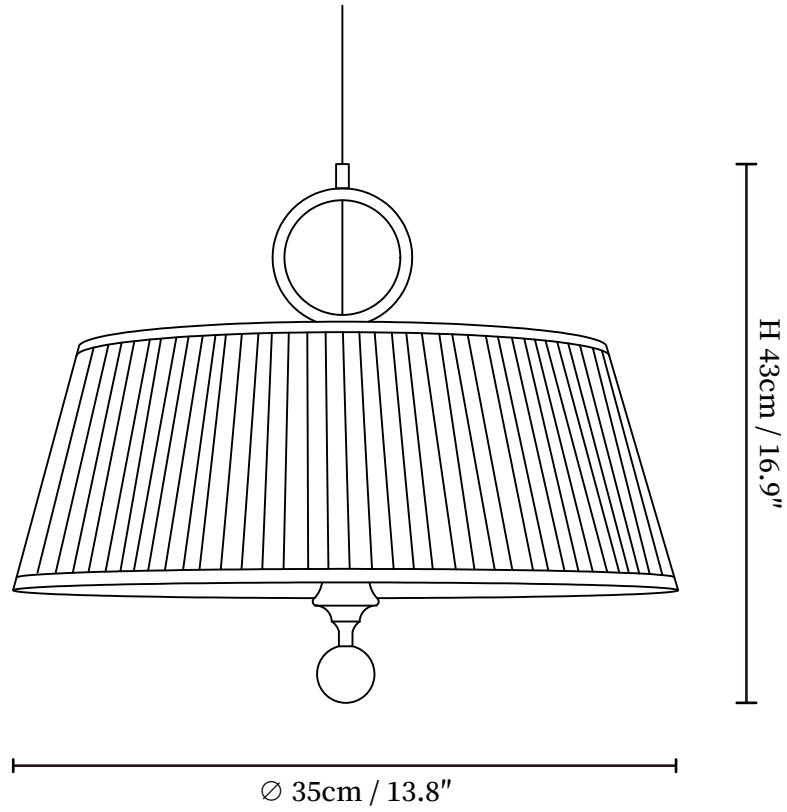

SPECIFICATION SHEET

SPECIFICATION DETAILS

*For custom options, consult factory for details

Fixture Dimensions	Ø 13.8" x H 16.9"
Light source	E26 or E27 (bulb not included)
Wattage	MAX 40W incandescent bulb or LED equivalent.
Voltage	AC 110-240V
Mounting	Hardwired.
Dimming	Compatible with dimmable bulbs (bulb not included)
Control method	Compatible with common wall switches (not included)
Finishes	Walnut Color, Brass
Shade Details	White
Material	Metal, Wood, Fabric
Wire Length	The standard length of the suspended wire is 59 "(150 cm) and the length is adjustable.

SPECIFICATION SHEET

SPECIFICATION DETAILS

*For custom options, consult factory for details

Fixture Dimensions	Ø 19.7" x H 18.5"
Light source	E26 or E27 (bulb not included)
Wattage	MAX 40W incandescent bulb or LED equivalent.
Voltage	AC 110-240V
Mounting	Hardwired.
Dimming	Compatible with dimmable bulbs (bulb not included)
Control method	Compatible with common wall switches(not included)
Finishes	Walnut Color, Brass
Shade Details	White
Material	Metal, Wood, Fabric
Wire Length	The standard length of the suspended wire is 59 "(150 cm) and the length is adjustable.

SPECIFICATION SHEET

SPECIFICATION DETAILS

*For custom options, consult factory for details

Fixture Dimensions	Ø 23.6" x H 18.5"
Light source	E26 or E27 (bulb not included)
Wattage	MAX 40W incandescent bulb or LED equivalent.
Voltage	AC 110-240V
Mounting	Hardwired.
Dimming	Compatible with dimmable bulbs (bulb not included)
Control method	Compatible with common wall switches (not included)
Finishes	Walnut Color, Brass
Shade Details	White
Material	Metal, Wood, Fabric
Wire Length	The standard length of the suspended wire is 59 "(150 cm) and the length is adjustable.