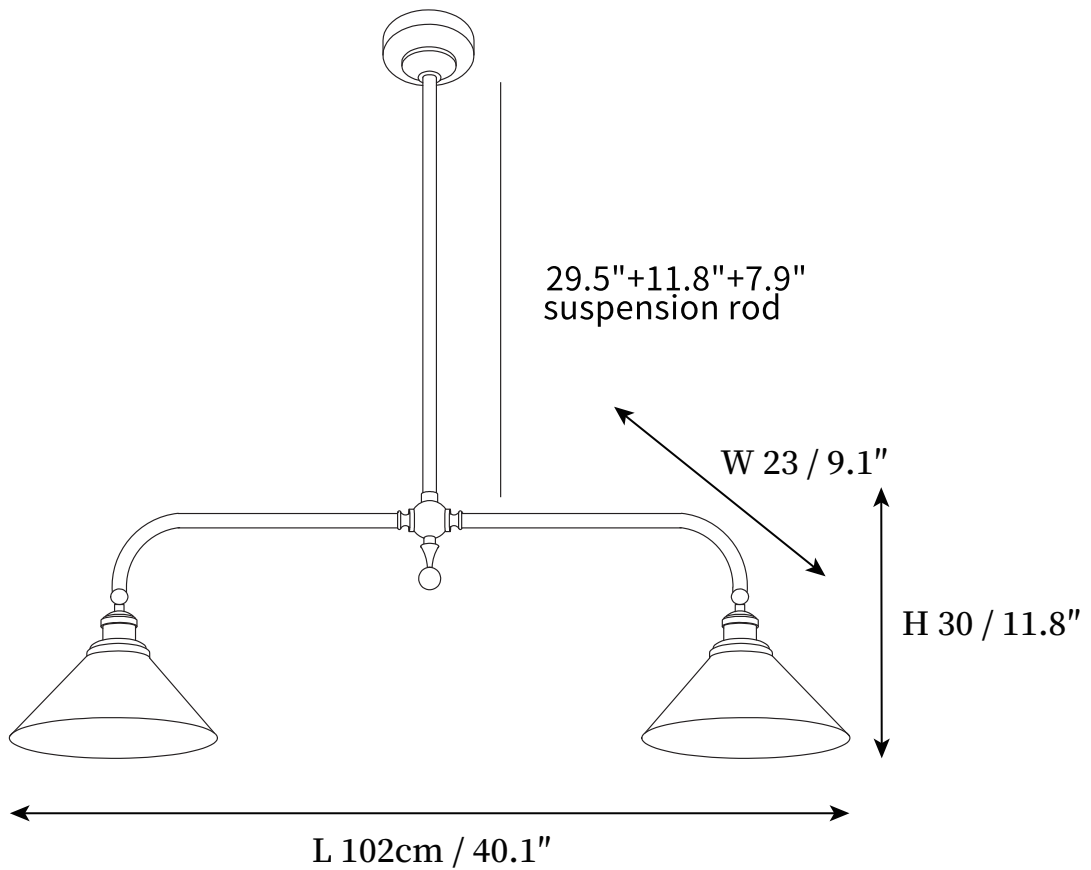

SPECIFICATION SHEET

SPECIFICATION DETAILS

*For custom options, consult factory for details

Fixture Dimensions	L 40.1" x W 9.1" x H 11.8"
Light source	E27
Wattage	Max 40W
Voltage	AC 110-240V
Color Temperature	Based on the purchase of light bulbs
CRI(Ra)	80CRI
Mounting	Ceiling
Finishes	Gold
Shade Details	White
Material	Brass, Aluminum, Ceramic.
Rod Length	29.5"+11.8"+7.9" Adjustable hanging height suspension rod, Can be extended upon request.